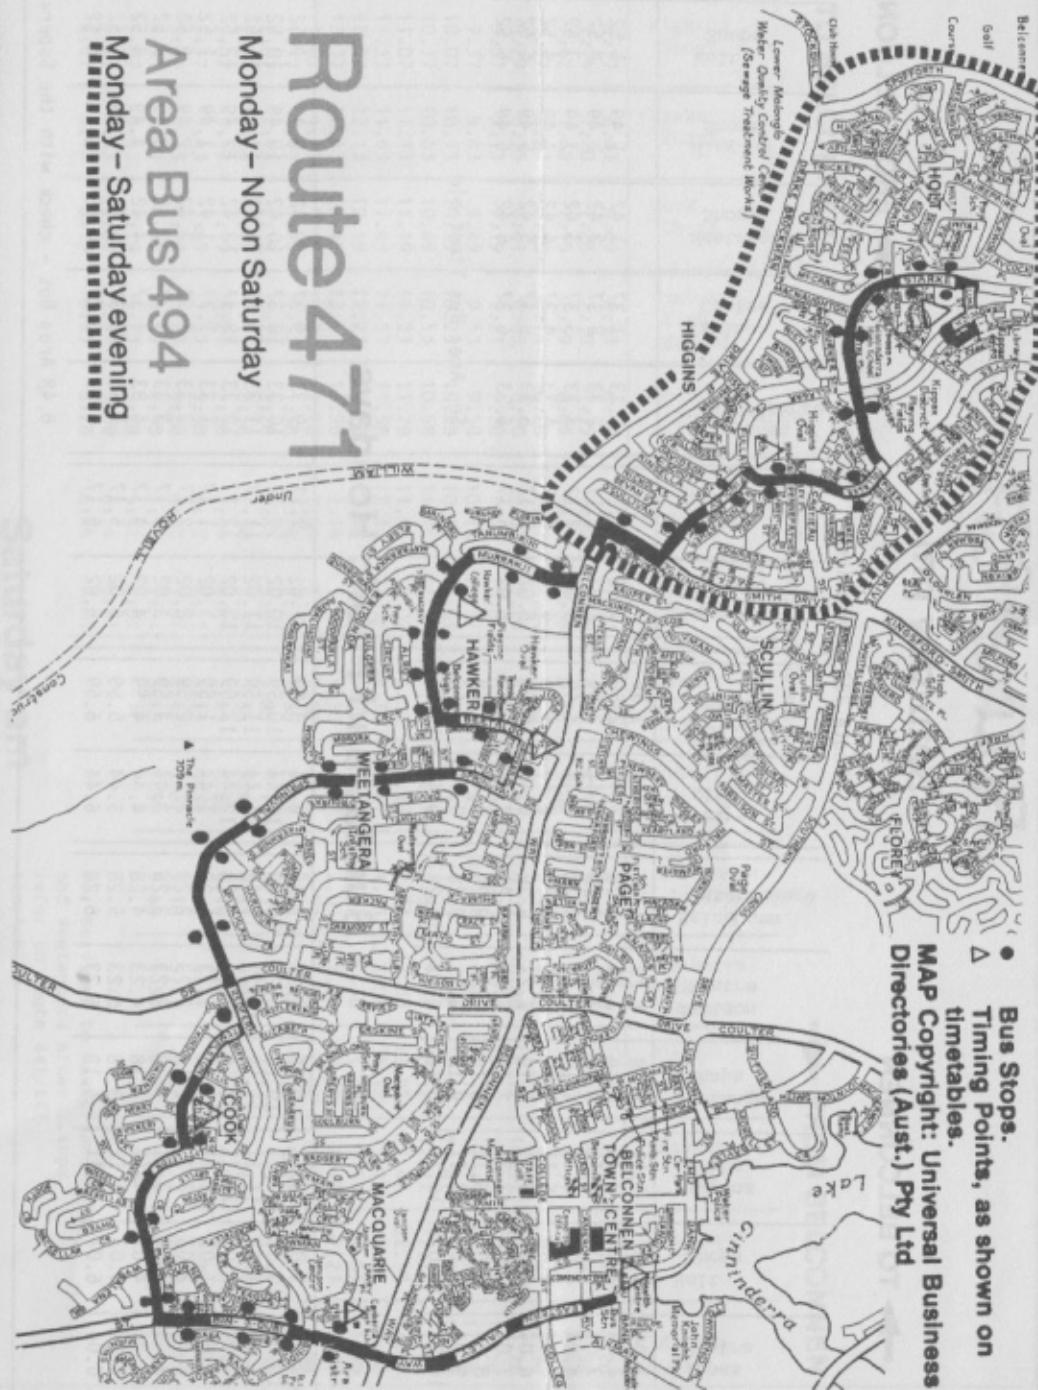

● Bus Stops.
▲ Timings, as shown on
timetables.
MAP Copyright: Universal Business
Directories (Aust.) Pty Ltd