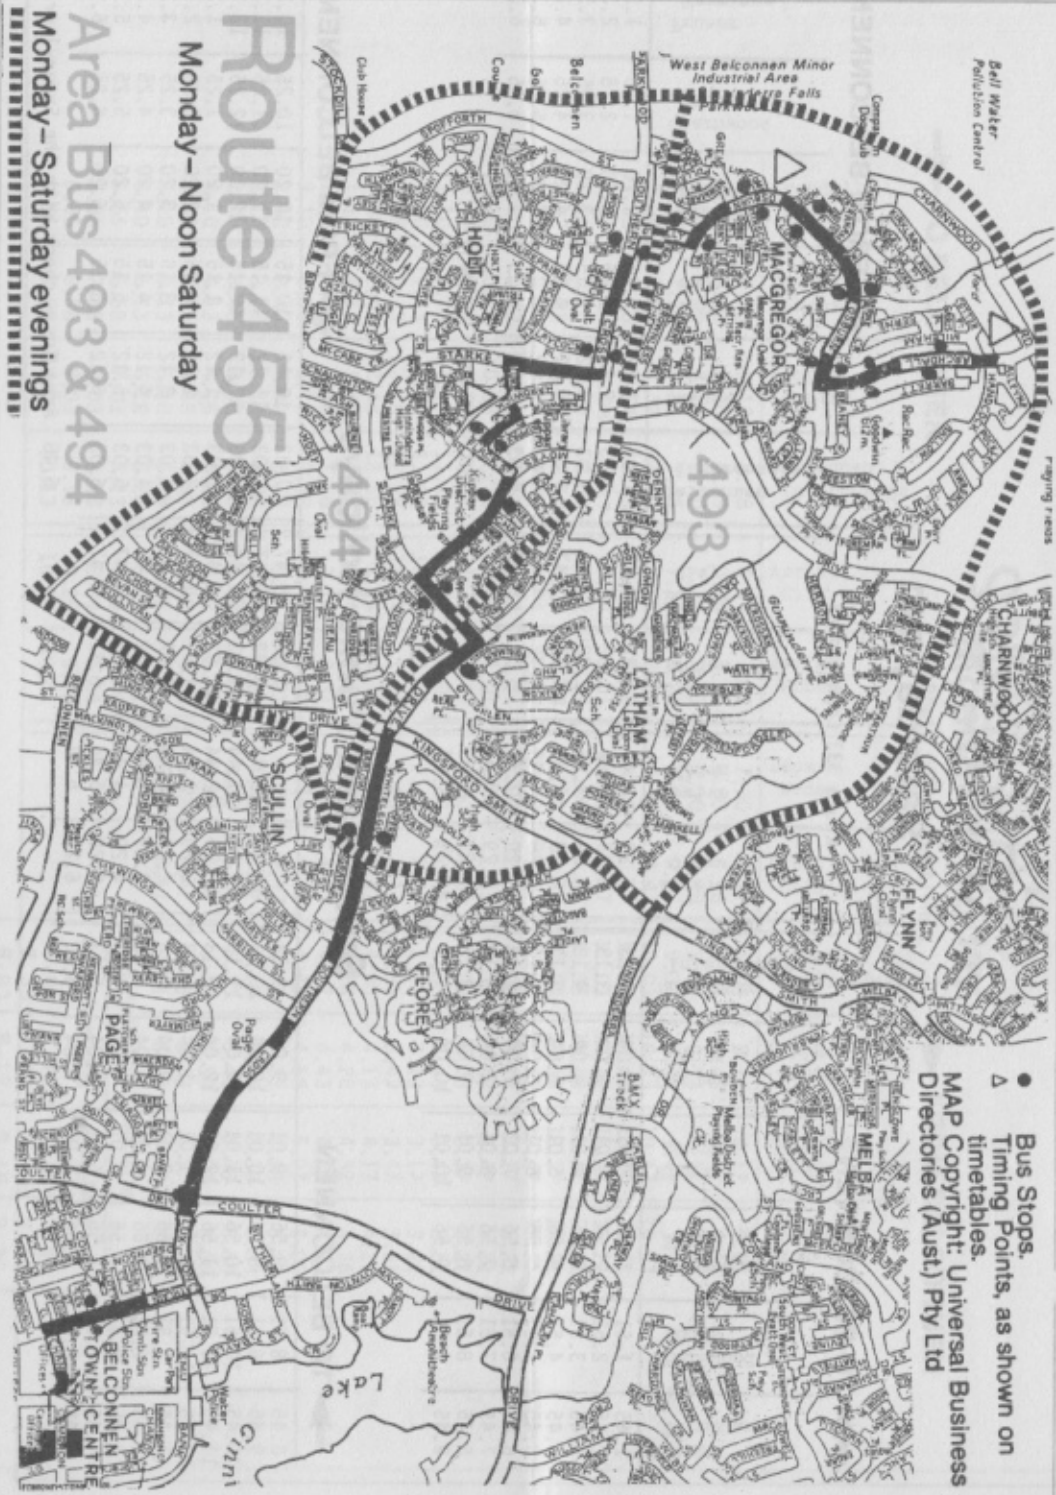

ROUTE 455 SERVES:

St Francis Xavier High School
St John the Apostle Primary School
Cranleigh School
Kippax District Playing Fields
Kippax Centre
Macgregor Shops
Macgregor Primary School

No services on Christmas Day,
New Years Day or Good Friday

Save money with

ACTION BUS TICKETS

Available from

- ACTION Bus Interchanges
  City Woden Belconnen
- ACTION Head Office
  Level 8, Wales Centre, City
- Newsagents
- ACT Tourist Bureau

INFORMATION

Bus Timetables

Mon-Fri 6am - 11.30pm	} 516566
Sat 6am - 11.30pm	
Sun 8.30am - 6.30pm	

School Bus Services *462668

Lost Property

Belconnen Area.....	*520224
Woden Area.....	*955278
All other areas.....	*955222
Customer Relations	*462147

*Weekday business hours only.

As at March 1987

Routes and Timetables may change to
better reflect travel needs.

All changes advertised on the back page of
the Wednesday Canberra Times.

1 6 NOV 1987

Route 455

BELCONNEN INTERCHANGE
Kippax
MACGREGOR
Monday - Noon Saturday

Area Bus 493 & 494

Monday - Saturday evenings

Route 462

BELCONNEN INTERCHANGE
Latham
Kippax
Macgregor
Tillyard Drive
FRASER
Saturday pm, Sunday and
Public Holidays