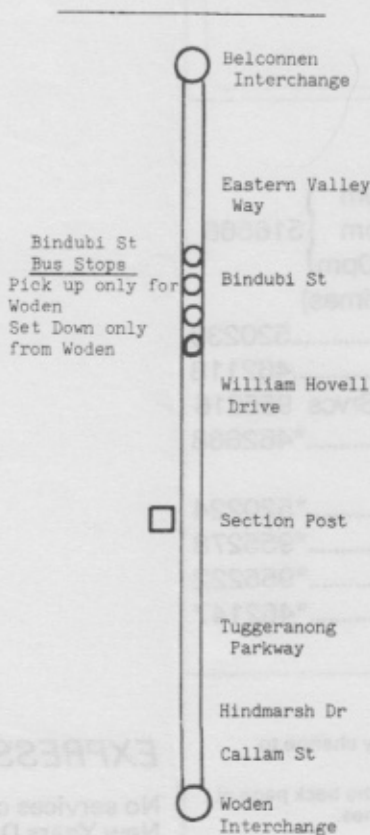

Route 424

Monday to Friday

	Depart Belconnen	Arrive Woden	Depart Woden	Arrive Belconnen
AM	7.48	8.12	7.48	8.12
	7.55	8.19	7.55	8.19
	8.03	8.27	8.03	8.27
PM	4.36	5.00	4.41	5.05
	5.04	5.28	5.06	5.30

NOTE:

This is an Express Service.

For travel between Belconnen Interchange and Woden Interchange at other times use Route 333.

Bus stops shown as