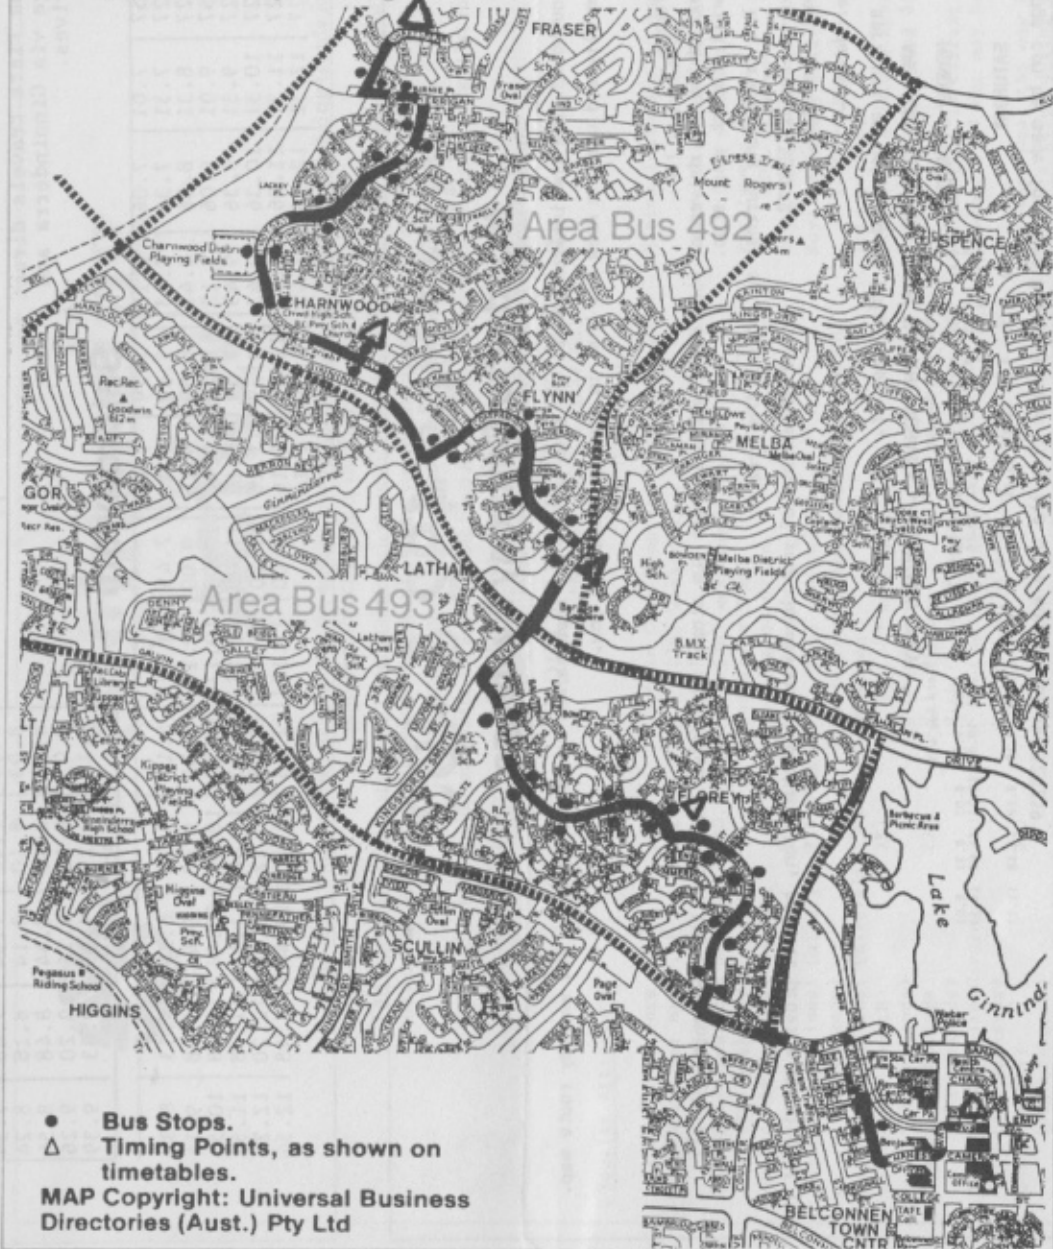

Area Bus 493 & 492

Monday - Saturday evenings

- Bus Stops.
- △ Timing Points, as shown on timetables.

MAP Copyright: Universal Business Directories (Aust.) Pty Ltd