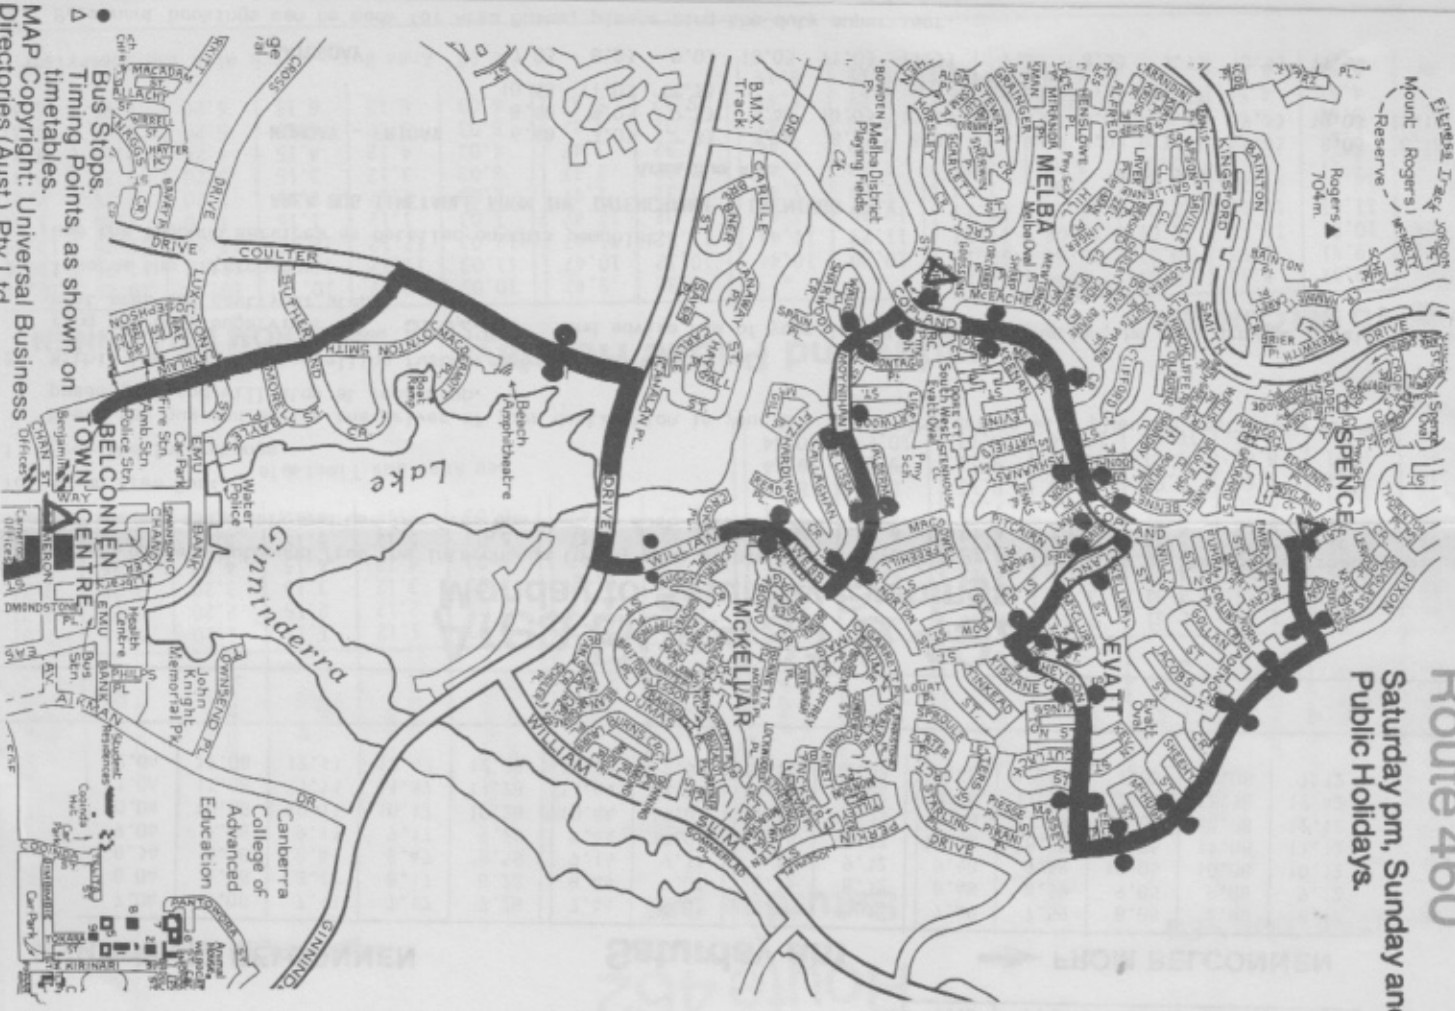

See Area Bus Timetable

→ TO BELCONNEN

Sunday and Public Holidays

→ FROM BELCONNEN

8.45	8.51	8.56	9.01	9.04	9.13	-	-	9.32	9.47	10.03	10.12	10.15	10.20	10.25	10.31
9.45	9.51	9.56	10.01	10.04	10.13	10.29	10.44	10.32	10.47	11.03	11.12	11.15	11.20	11.25	11.31
10.45	10.51	10.56	11.01	11.04	11.13	11.29	11.44	11.32	11.47	12.03	12.12	12.15	12.20	12.25	12.31
11.45	11.51	11.56	12.01	12.04	12.13	12.29	12.44	12.32	12.47	1.03	1.12	1.15	1.20	1.25	1.31
12.45	12.51	12.56	1.01	1.04	1.13	1.29	1.44	1.32	1.47	2.03	2.12	2.15	2.20	2.25	2.31
1.45	1.51	1.56	2.01	2.04	2.13	2.29	2.44	2.32	2.47	3.03	3.12	3.15	3.20	3.25	3.31
2.45	2.51	2.56	3.01	3.04	3.13	3.29	3.44	3.32	3.47	4.03	4.12	4.15	4.20	4.25	4.31
3.45	3.51	3.56	4.01	4.04	4.13	4.29	4.44	4.32	4.47	5.03	5.12	5.15	5.20	5.25	5.31
4.45	4.51	4.56	5.01	5.04	5.13	5.29	5.44	5.32	5.47	6.03	6.12	6.15	6.20	6.25	6.31
5.45	5.51	5.56	6.01	6.04	6.13	6.29	6.44								

6.48 Area Bus - check with the Supervisor

Route 460

Saturday pm, Sunday and Public Holidays.

- Bus Stops.
- ▲ Timing Points, as shown on timetables.

MAP Copyright: Universal Business Directories (Aust.) Pty Ltd