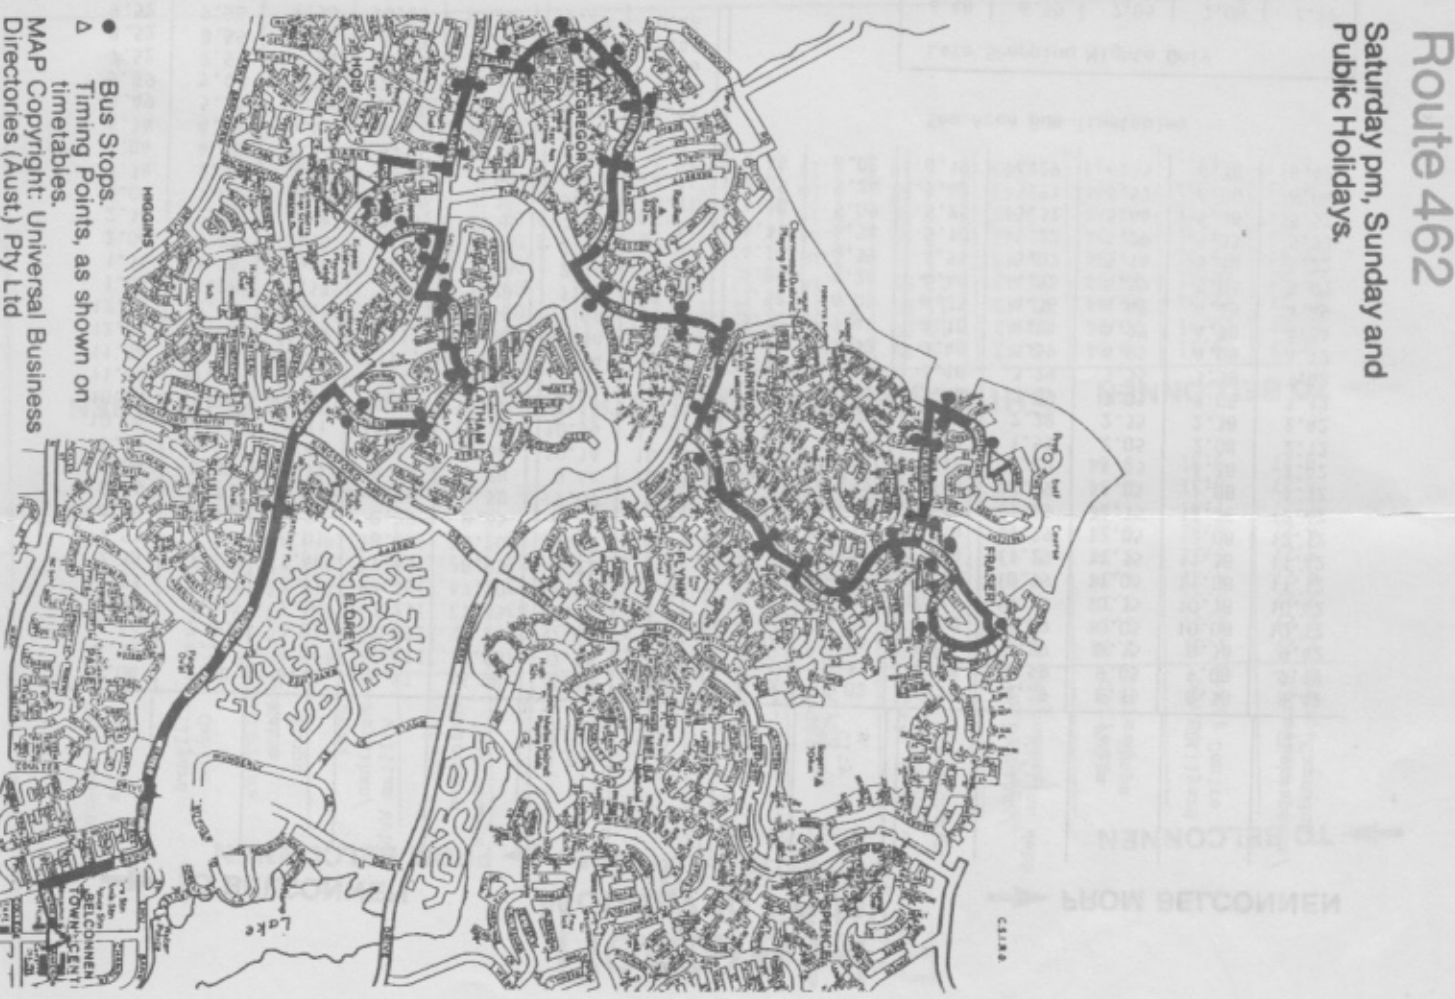

Route 462

Saturday pm, Sunday and Public Holidays.

- Bus Stops.
- ▲ Timing Points, as shown on timetables.

MAP Copyright: Universal Business Directories (Aust.) Pty Ltd