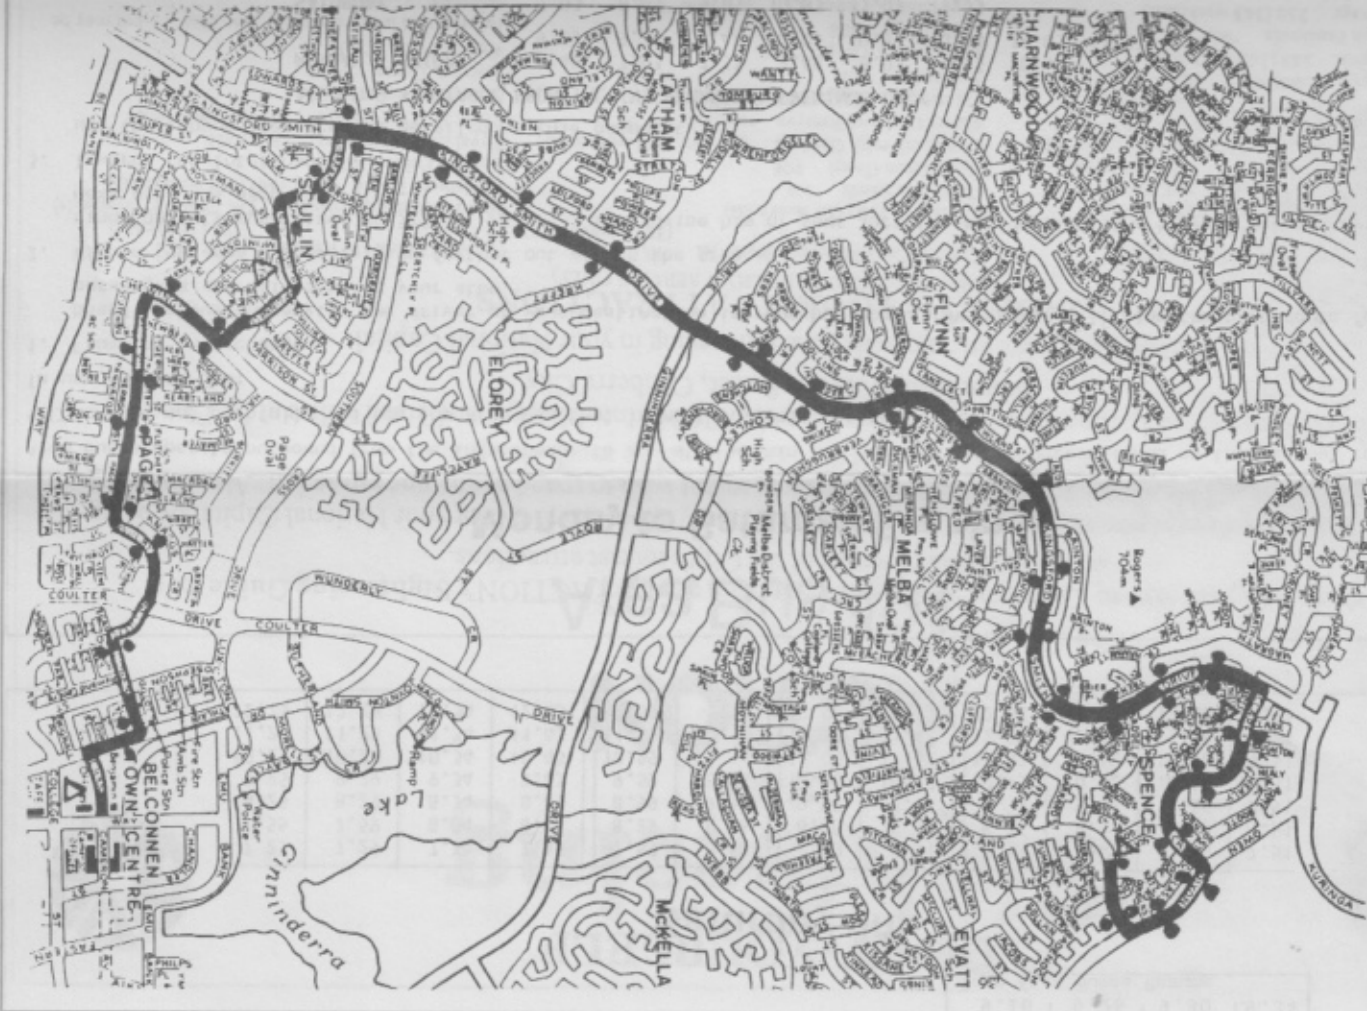

● Bus Stops.
▲ Timing Points, as shown on timetables.
MAP Copyright: Universal Business Directories (Aust.) Pty Ltd

Route 461
Saturday pm, Sunday and Public Holidays.

ACTION

PRE-PURCHASED TICKETS

We have a variety of pre-purchased tickets to suit your travel needs.

1. **Monthly Bus Card**
  — providing unlimited travel for a calendar month
2. **Weekly Bus Card**
  — providing unlimited travel for 7 days (Monday to Sunday)
3. **Quarterly Bus Card** (*Concessions only)
  Q1 JAN, FEB, MARCH
  Q2 APRIL, MAY, JUNE
  Q3 JULY, AUG, SEPT
  Q4 OCT, NOV, DEC
4. **Day Tripper Tickets**
  — providing unlimited travel for one day
5. **Fare Go Tickets**
  — single ride tickets in books of 10 (not valid on Route 333 or express services)

*Concession travel is available to children up to 15 years, High School students, College students and Tertiary students with **ACTION** Authority Cards and any other persons with an **ACTION** Authority card or Transport Concession Card.