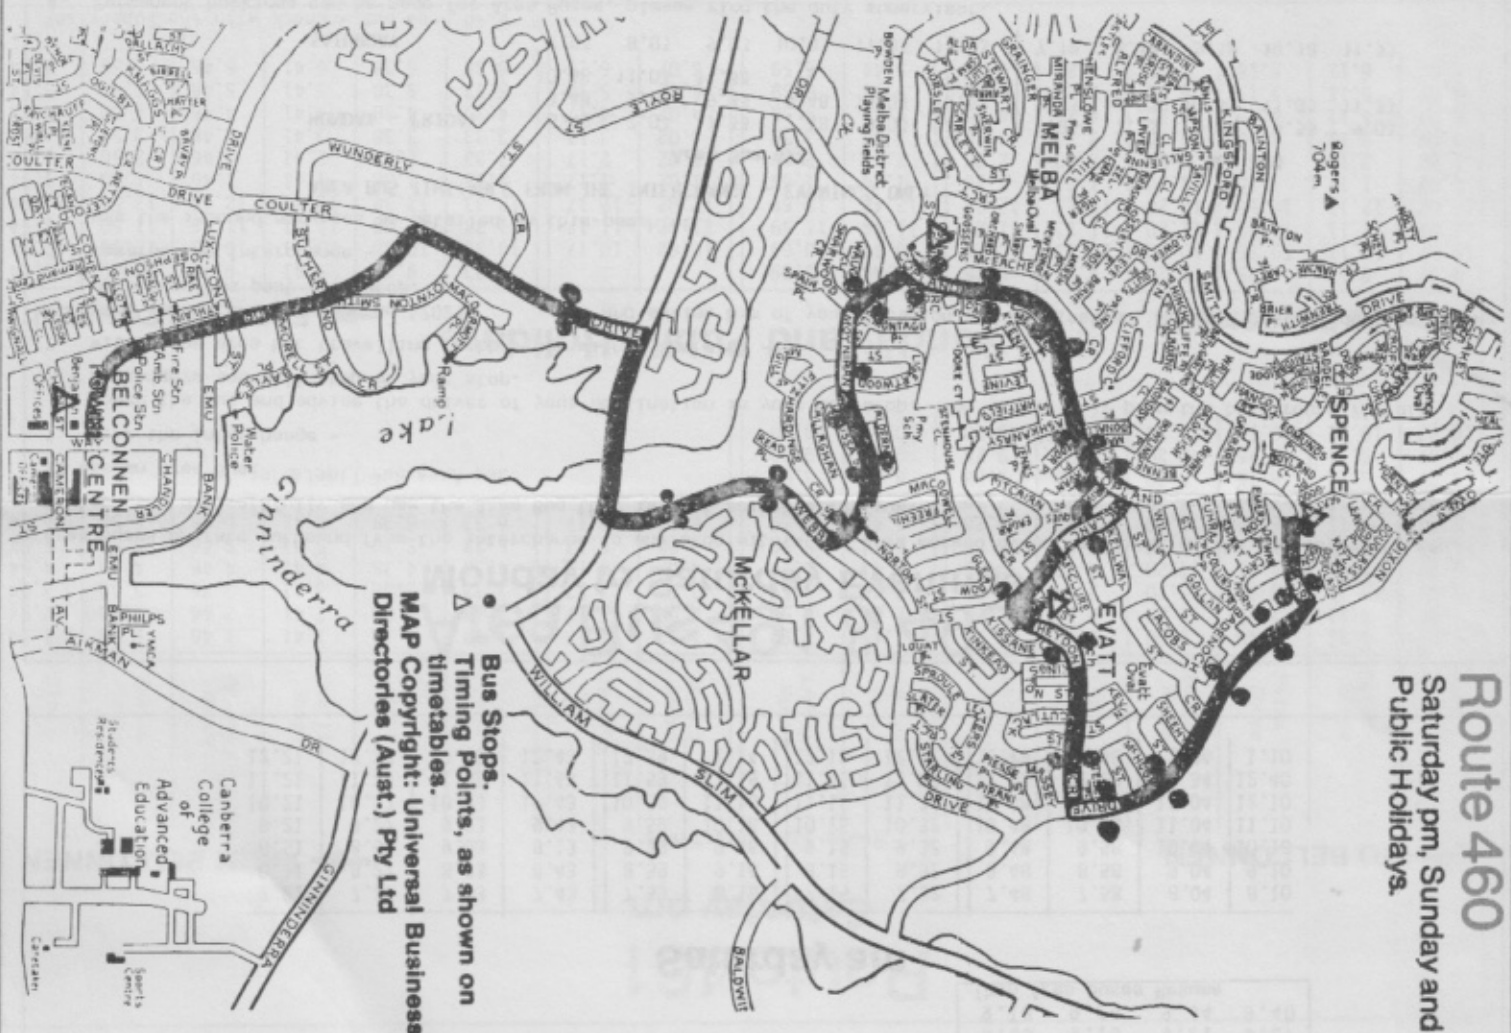

Route 460

Saturday pm, Sunday and Public Holidays.

● Bus Stops.
▲ Timing Points, as shown on timetables.
MAP Copyright: Universal Business Directories (Aust.) Pty Ltd