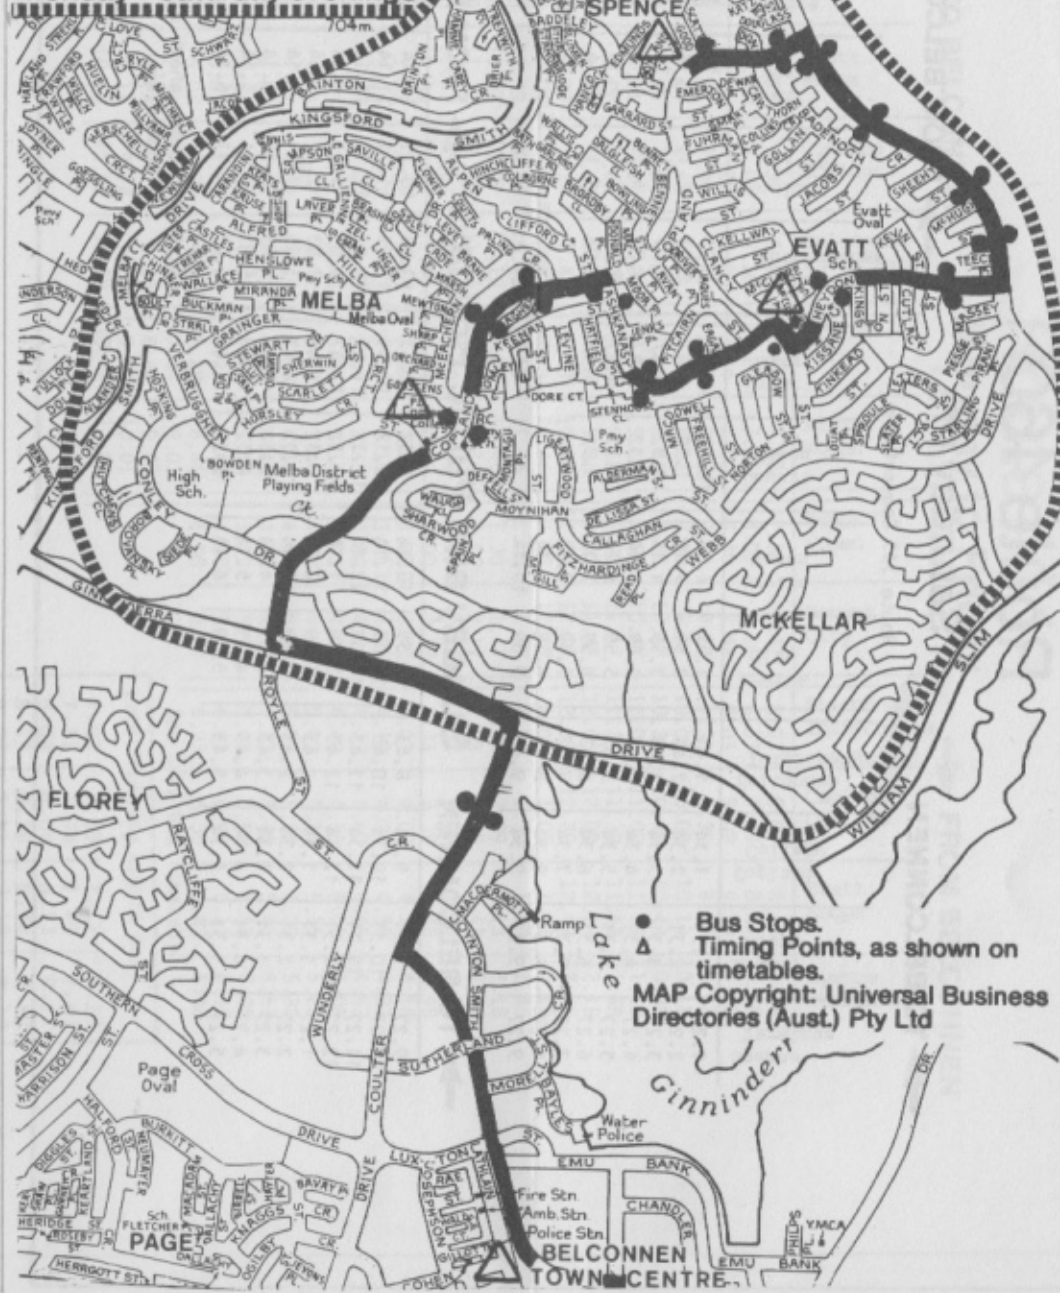

Area Bus 491

Monday - Saturday evenings