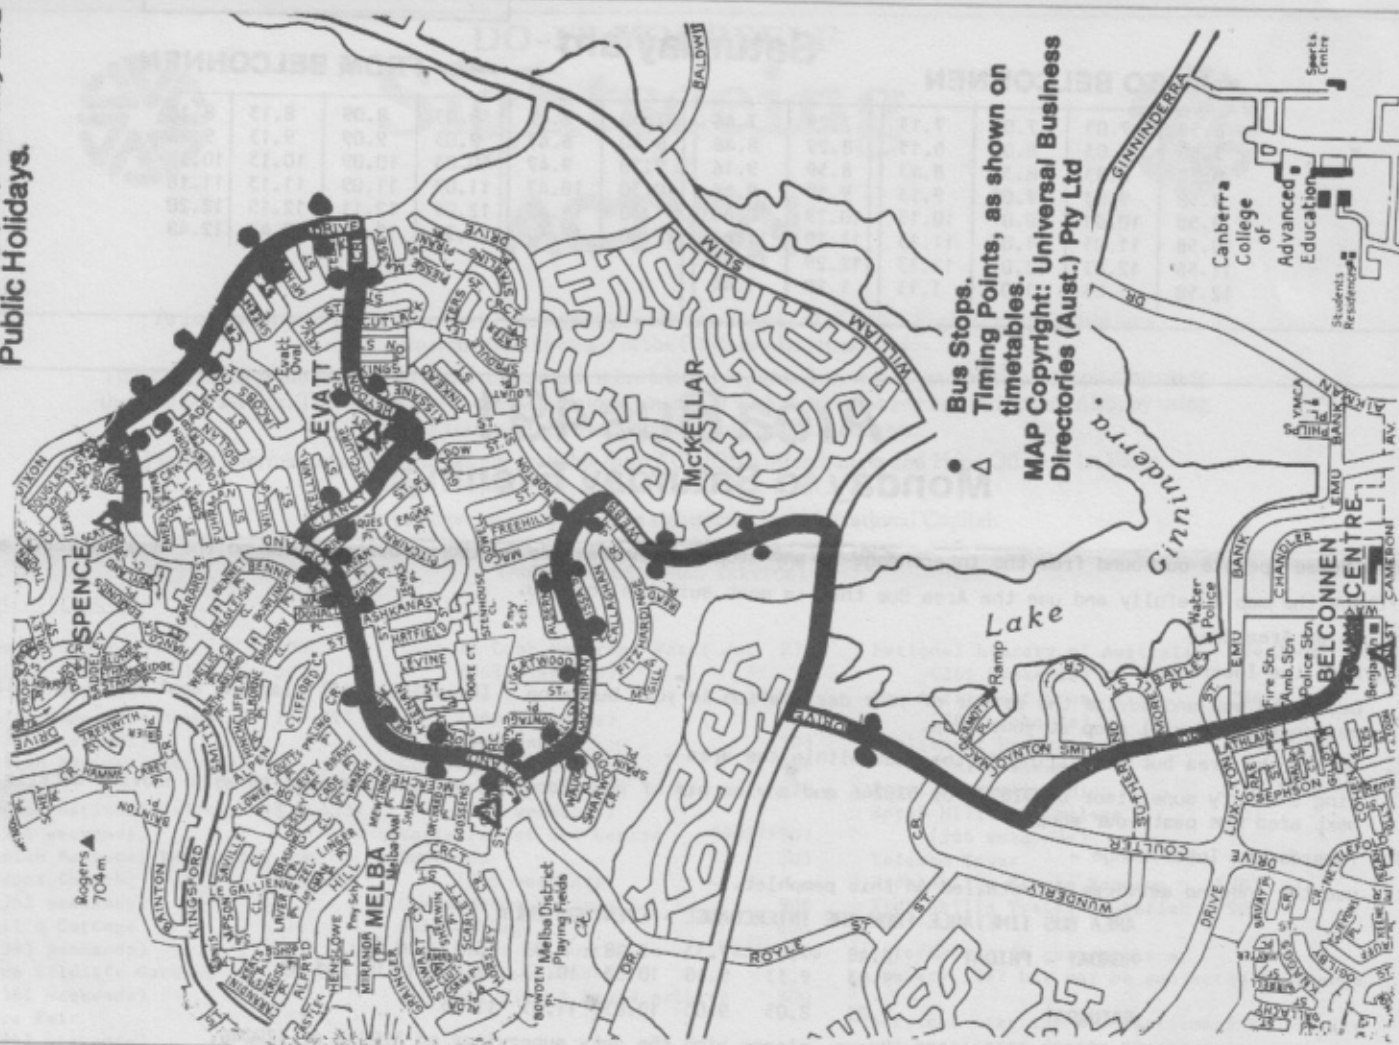

Route 460
Saturday pm, Sunday and
Public Holidays.

● Bus Stops.
▲ Timing Points, as shown on
timetables.
MAP Copyright: Universal Business
Directories (Aust.) Pty Ltd

ACTION

PRE-PURCHASED TICKETS

We have a variety of pre-purchased tickets to suit your travel needs.

1. **Monthly Bus Card** — providing unlimited travel for a calendar month
2. **Weekly Bus Card** — providing unlimited travel for 7 days (Monday to Sunday)
3. **Quarterly Bus Card** (*Concessions only)
  Q1 JAN, FEB, MARCH
  Q2 APRIL, MAY, JUNE
  Q3 JULY, AUG, SEPT
  Q4 OCT, NOV, DEC
4. **Day Tripper Tickets** — providing unlimited travel for one day
5. **Fare Go Tickets** — single ride tickets in books of 10 (not valid on Route 333 or express services)

*Concession travel is available to children up to 15 years, High School students, College students and Tertiary students with **ACTION** Authority Cards and any other persons with an **ACTION** Authority card or Transport Concession Card.