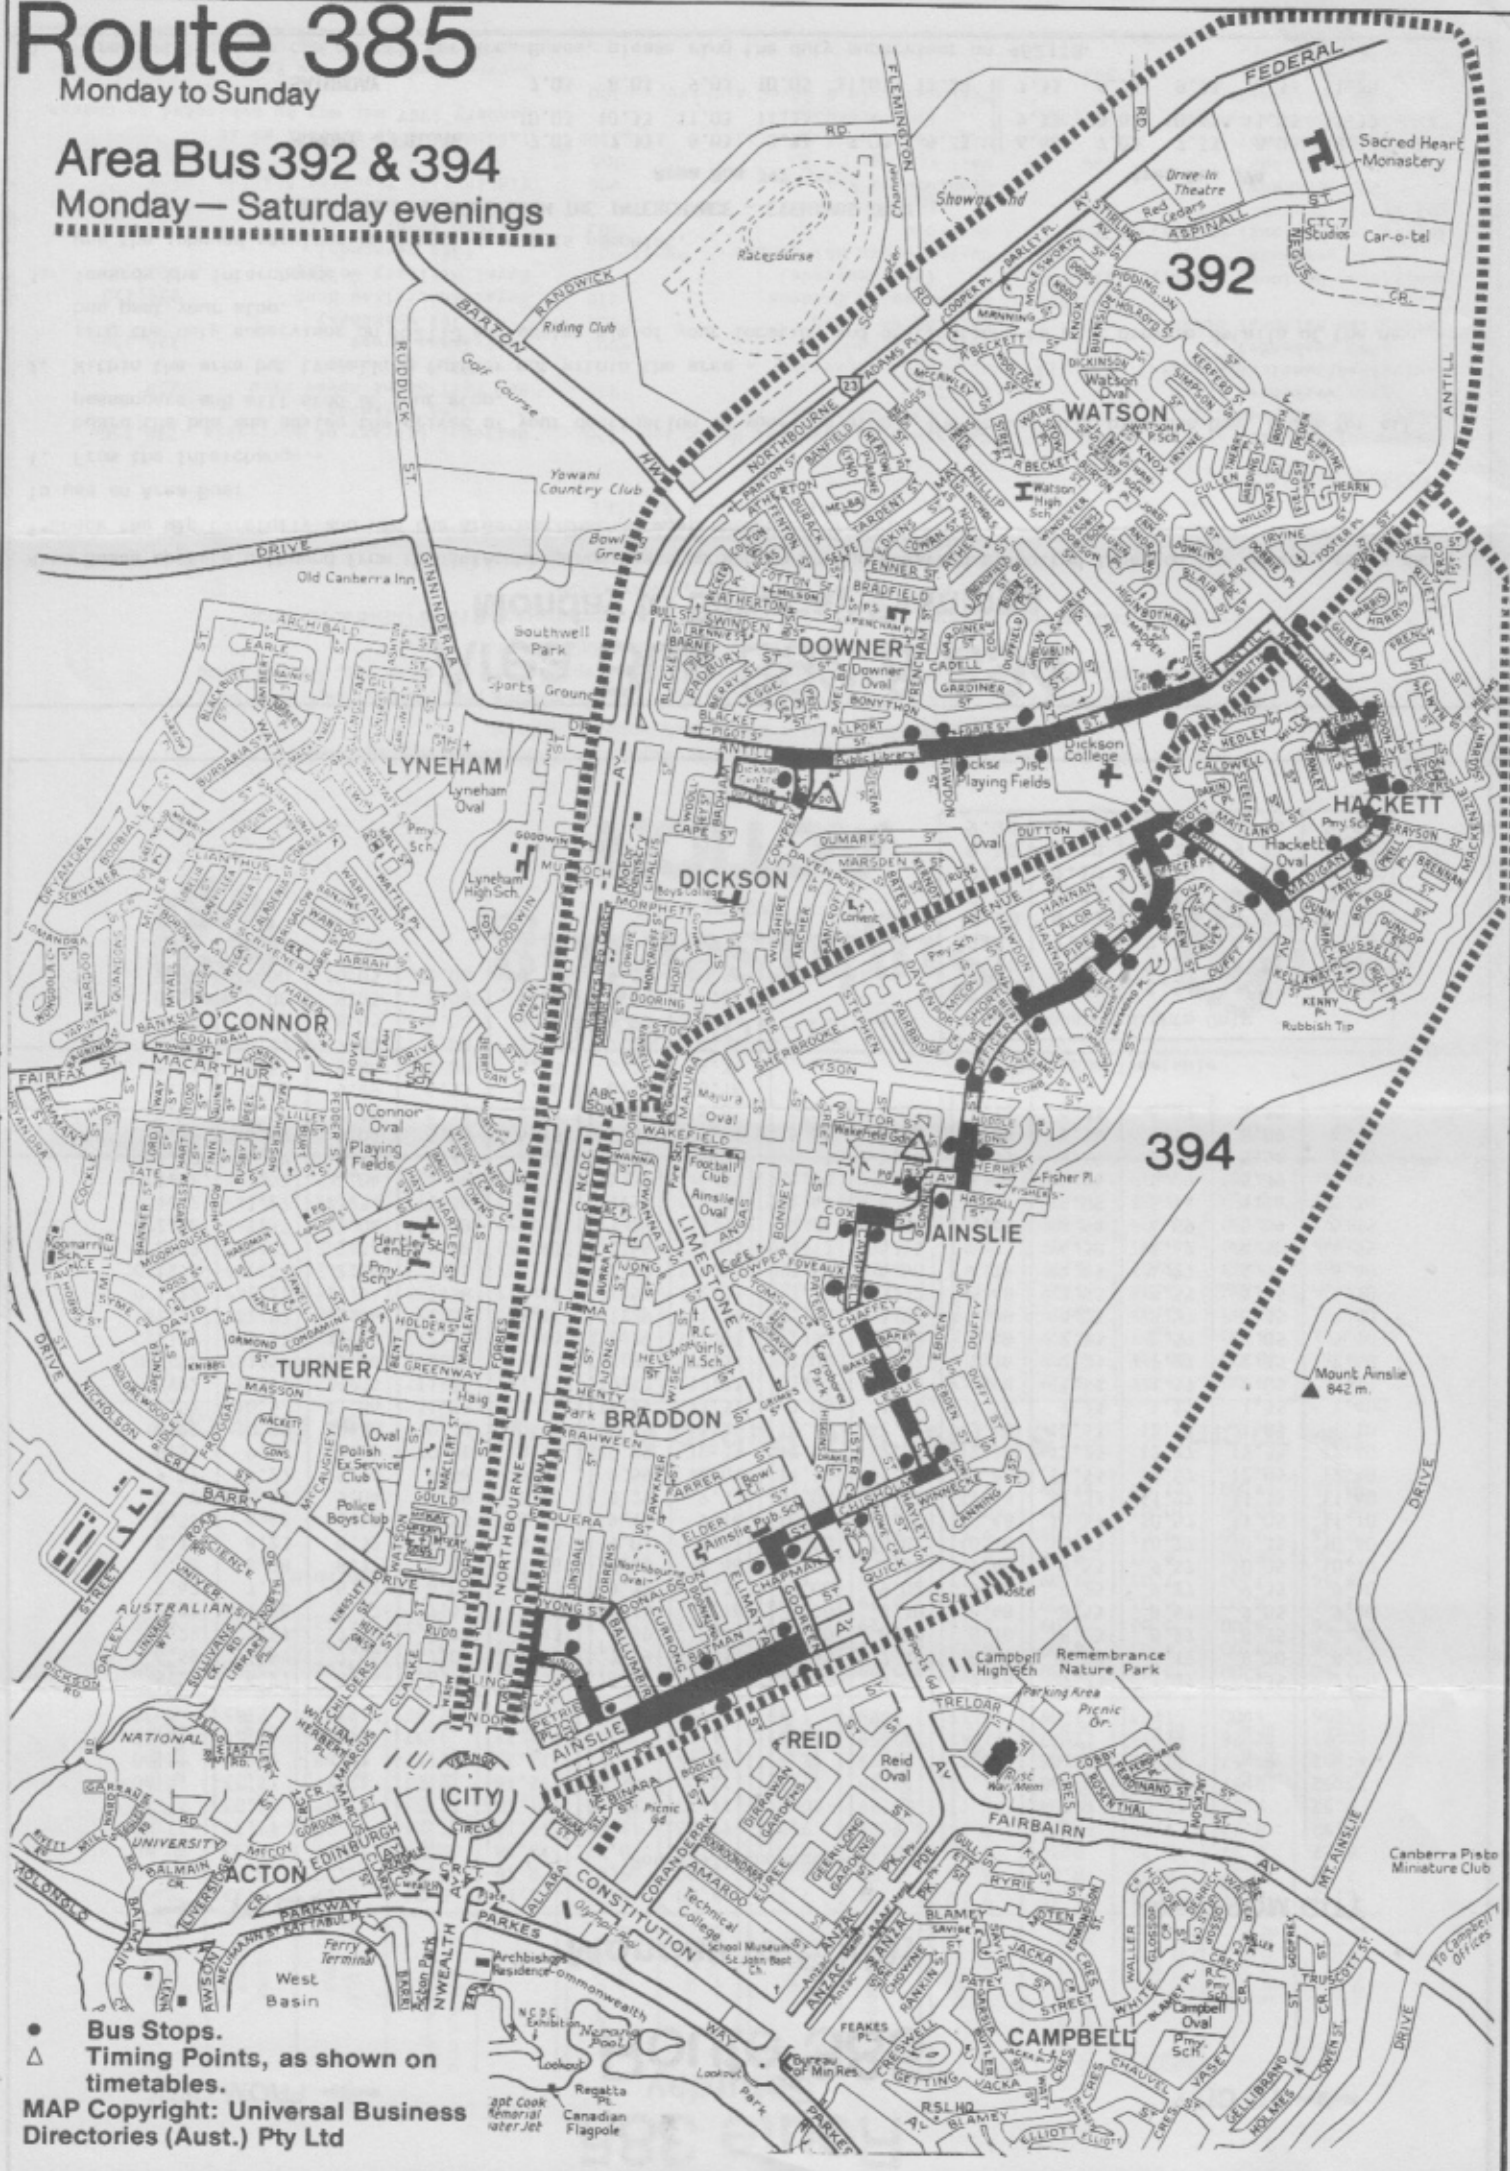

See Area Bus Timetable

→ TO CITY

Sunday and Public Holidays

→ FROM CITY

Dickson Shops	Hackett Shops	Ainslie Shops	Cnr Limestone & Chisholm	City	Arrive Belconnen	Arrive Woden	Depart Woden	Depart Belconnen	City	Cnr Limestone & Chisholm	Ainslie Shops	Hackett Shops	Dickson Shops
8.56	9.00	9.03	9.09	9.13	9.29	9.29	9.17	9.17	9.33	9.37	9.42	9.45	9.50
9.56	10.00	10.03	10.09	10.13	10.29	10.29	10.17	10.17	10.33	10.37	10.42	10.45	10.50
10.56	11.00	11.03	11.09	11.13	11.29	11.29	11.17	11.17	11.33	11.37	11.42	11.45	11.50
11.56	12.00	12.03	12.09	12.13	12.29	12.29	12.17	12.17	12.33	12.37	12.42	12.45	12.50
12.56	1.00	1.03	1.09	1.13	1.29	1.29	1.17	1.17	1.33	1.37	1.42	1.45	1.50
1.56	2.00	2.03	2.09	2.13	2.29	2.29	2.17	2.17	2.33	2.37	2.42	2.45	2.50
2.56	3.00	3.03	3.09	3.13	3.29	3.29	3.17	3.17	3.33	3.37	3.42	3.45	3.50
3.56	4.00	4.03	4.09	4.13	4.29	4.29	4.17	4.17	4.33	4.37	4.42	4.45	4.50
4.56	5.00	5.03	5.09	5.13	5.29	5.29	5.17	5.17	5.33	5.37	5.42	5.45	5.50
5.56	6.00	6.03	6.09	6.13	6.29	6.29	6.17	6.17	6.33	6.37	6.42	6.45	6.50

DO-IT-YOURSELF Sightseeing WITH ACTION

To assist with your visit to Canberra, we suggest you obtain a copy of ACTION's Sightseeing Guide for a comprehensive coverage of the City's tourist attractions.

This sightseeing guide explains an easier and a much more leisurely approach to seeing your National Capital by using the local bus service. This allows you to choose how long you might wish to spend at any one attraction. Also, by using public transport the overall cost should be much cheaper.

Further information and timetables are available from ACTION's interchanges and Head Office at 1st Floor, Akuna House, Akuna Street, Canberra City.

We hope you have an enjoyable time sightseeing in your National Capital.

INDEX TO TOURIST ATTRACTIONS (*DENOTES SEASONAL SERVICE)

Tourist Attraction

Academy of Science	300	Captain Cook Memorial Water Jet	230	National Library of Australia	234,350s
Australian War Memorial	302	(363 weekends)		(361 weekends)	
(366 weekends)		Carillon	230	New Parliament House site	234
Australian/American Memorial	230,323	(363 weekends)		(267 weekends)	
(366 weekends)		Casuarina Sands	*903	Parliament House	234,350s
Australian National Botanic Gardens	300,904	Cockington Green	906	(361 weekends)	
Australian National Gallery	234,350s	Commonwealth Gardens	230	Royal Australian Mint	234,230
(361 weekends)		(363 weekends)		Royal Military College	303
Australian National University	300	Corin Forest Ski Centre	*903/*907	(366 weekends)	
All Saints Church	383	Duntroon	303	Telecom Tower	904
(362 weekends)		(366 weekends)		Tidbinbilla Nature Reserve	*903
Blundell's Cottage	230	Ginninderra Village	906	Tidbinbilla Tracking Station	*903
(362 weekends)		Hall Village	906		
Canberra Wildlife Gardens	350,351	High Court of Australia	234,350s	Information is current as at	
(361 weekends)		(361 weekends)		January 1987 but may be subjected to change.	
Canberra Fair	383	National Film & Sound Archive	300	Services near the new Parliament House site	
(362 weekends)				may be altered during construction work.	

Route 385

Monday to Sunday

Area Bus 392 & 394

Monday — Saturday evenings

- Bus Stops.
- ▲ Timing Points, as shown on timetables.

MAP Copyright: Universal Business Directories (Aust.) Pty Ltd