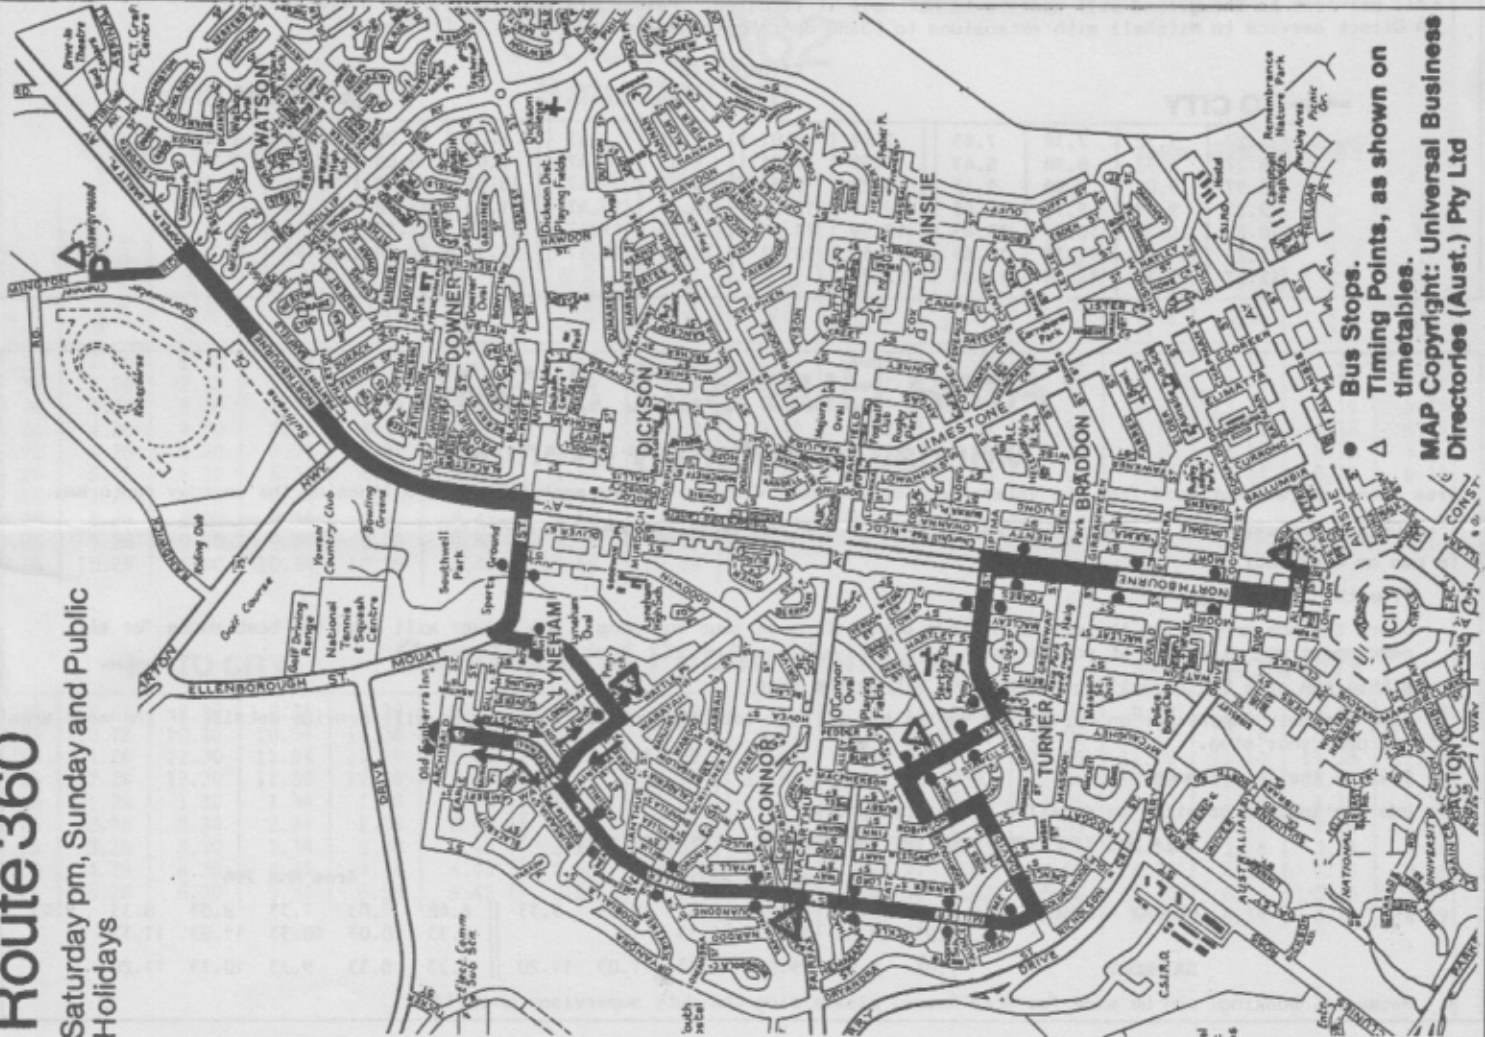

Route 360

Saturday pm, Sunday and Public Holidays

● Bus Stops.
▲ Timing Points, as shown on timetables.
MAP Copyright: Universal Business Directories (Aust.) Pty Ltd