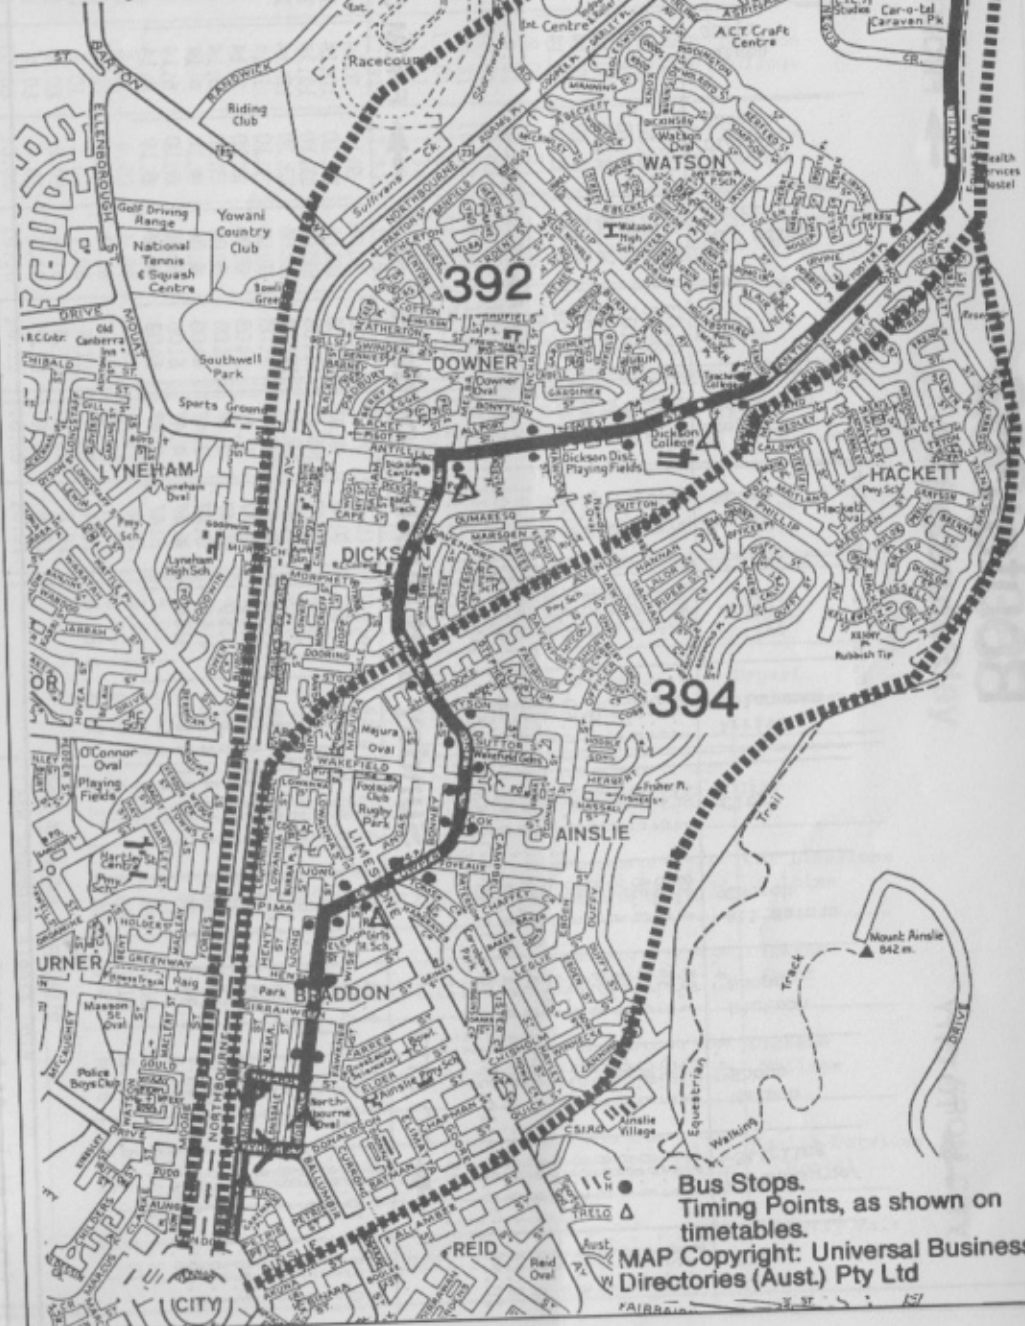

ROUTE 383 SERVES:-

Haig Park
Merici College
All Saints Church
Goodwin Homes
Daramalan College
Dickson Swimming Pool
Dickson Centre
Dickson College
Signadou Teachers College
Rosary Primary School
Health Services Hostel
Canberra Fair

Save money with

ACTION BUS TICKETS

Available from

- ACTION Bus Interchanges
  City Woden Belconnen
- ACTION Head Office
  Level 8, Wales Centre, City
- Newsagents
- ACT Tourist Bureau

INFORMATION

Bus Timetables

Mon-Fri 6am - 11.30pm	} 516566
Sat 6am - 11.30pm	
Sun 8.30am - 6.30pm	

School Bus Services *462668

Lost Property

Belconnen Area..... *520224

Woden Area..... *955278

All other areas..... *955222

Customer Relations *462147

*Weekday business hours only.

As at March 1987

Routes and Timetables may change to better reflect travel needs.

All changes advertised on the back page of the Wednesday Canberra Times.

ACTION

16 NOV 1987

Route 383

CITY
Braddon
Ainslie
Dickson Centre
Health Services Hostel
CANBERRY FAIR
Monday — noon Saturday
Area Bus 392 & 394
Monday — Saturday evenings

Route 362

CITY
Braddon
Dickson
Downer
Watson
Showground
CANBERRY FAIR
Saturday pm, Sunday &
Public Holidays

Route 385

CITY
Ainslie
Hackett
DICKSON SHOPS
Saturday, Sunday and
Public Holidays

No services on Christmas Day,
New Years Day or Good Friday

Route 383

Monday — noon Saturday
Area Bus 392 & 394
Monday — Saturday evenings