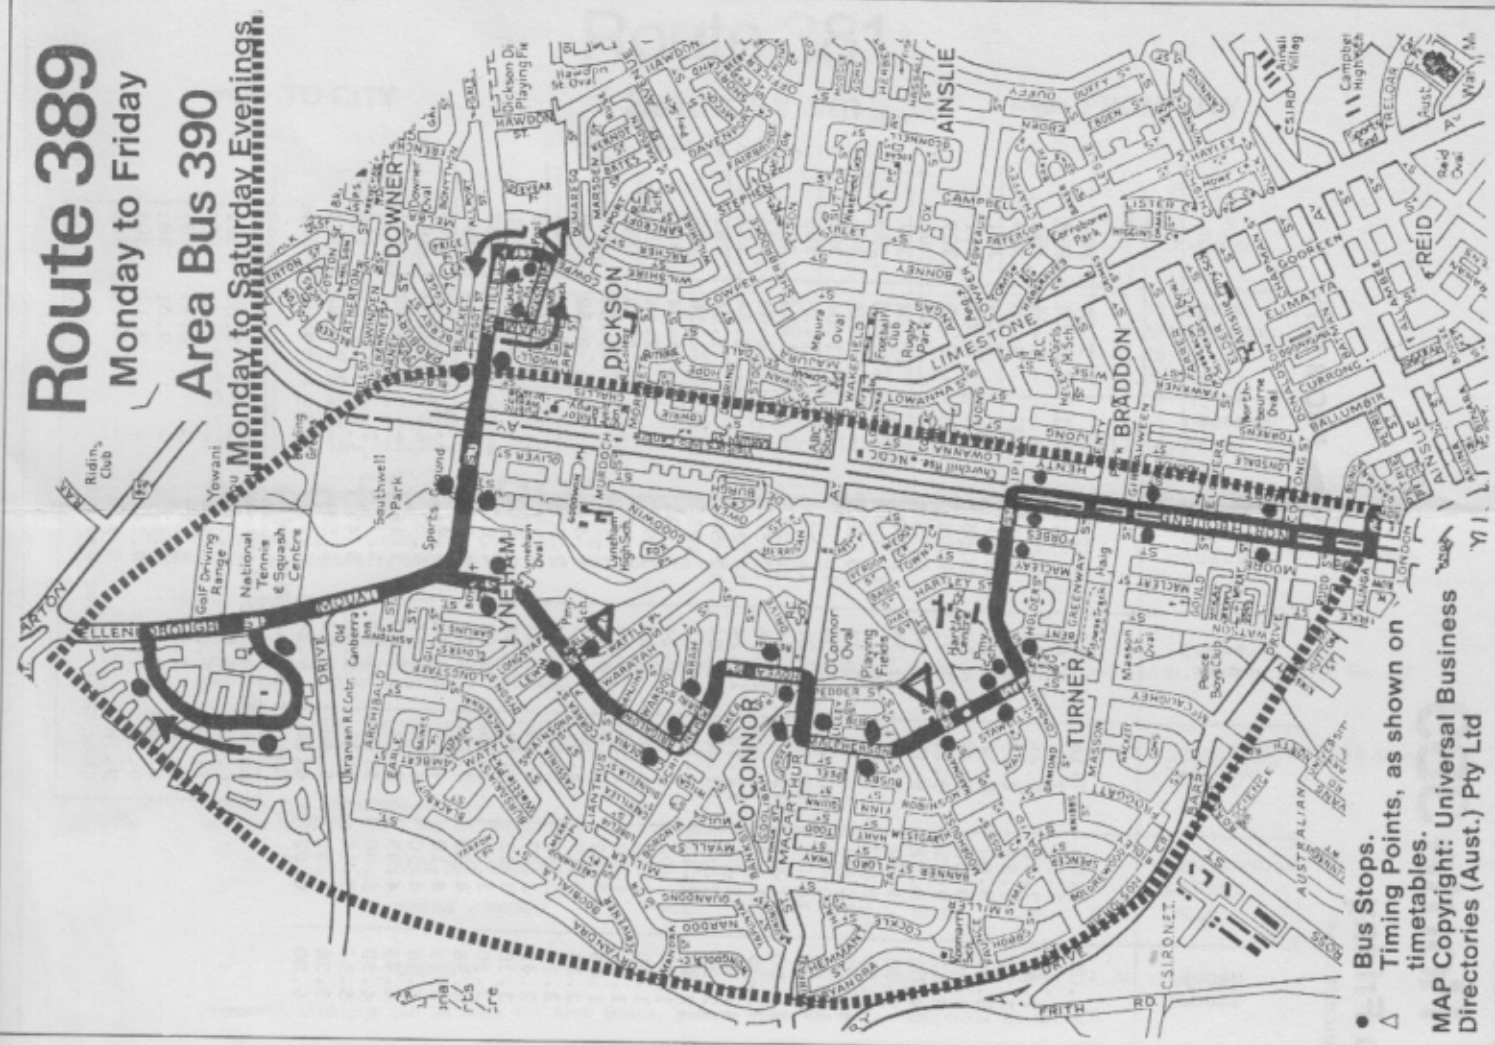

Area Bus 390

Monday to Saturday Evenings

● Bus Stops.
△ Timing Points, as shown on timetables.
MAP Copyright: Universal Business Directories (Aust.) Pty Ltd