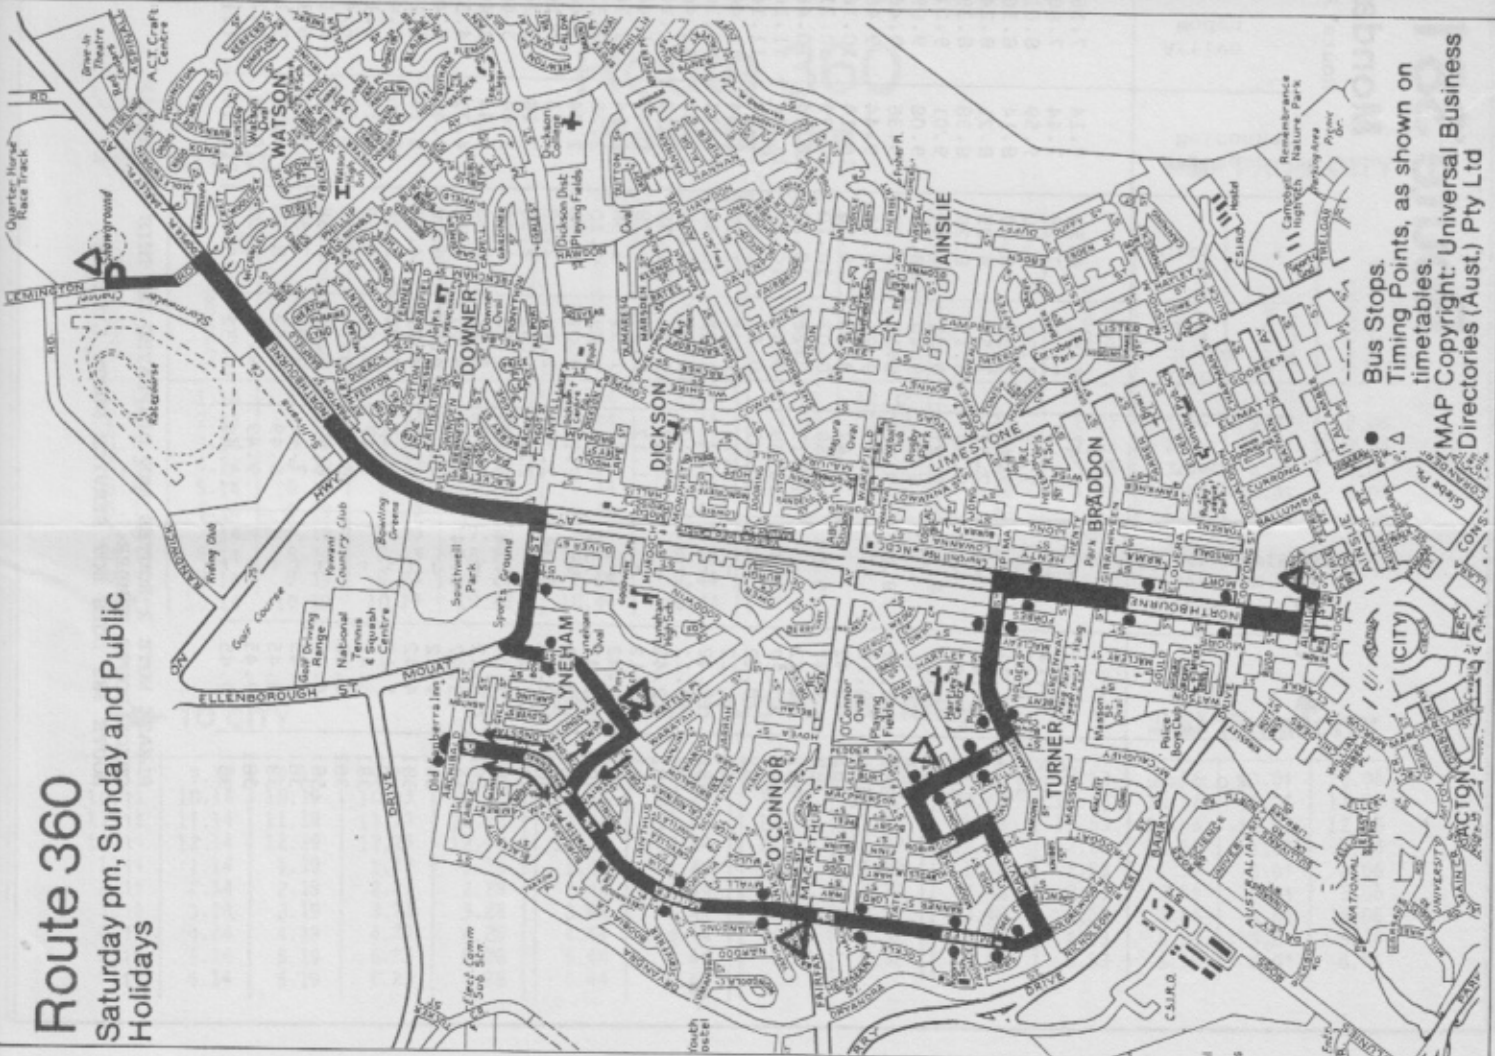

See Area Bus Timetable.

➔ TO CITY

Sunday and Public Holidays

➔ FROM CITY

9.11	9.14	9.19	9.23	9.28	9.44	-	9.32	9.32	9.48	9.53	9.56	10.01	10.06
10.11	10.14	10.19	10.23	10.28	10.44	10.44	10.32	10.32	10.48	10.53	10.56	11.01	11.06
11.11	11.14	11.19	11.23	11.28	11.44	11.44	11.32	11.32	11.48	11.53	11.56	12.01	12.06
12.11	12.14	12.19	12.23	12.28	12.44	12.44	12.32	12.32	12.48	12.53	12.56	1.01	1.06
1.11	1.14	1.19	1.23	1.28	1.44	1.44	1.32	1.32	1.48	1.53	1.56	2.01	2.06
2.11	2.14	2.19	2.23	2.28	2.44	2.44	2.32	2.32	2.48	2.53	2.56	3.01	3.06
3.11	3.14	3.19	3.23	3.28	3.44	3.44	3.32	3.32	3.48	3.53	3.56	4.01	4.06
4.11	4.14	4.19	4.23	4.28	4.44	4.44	4.32	4.32	4.48	4.53	4.56	5.01	5.06
5.11	5.14	5.19	5.23	5.28	5.44	5.44	5.32	5.32	5.48	5.53	5.56	6.01	6.06
6.11	6.14	6.19	6.23	6.28	6.44	6.44							

Route 360

Saturday pm, Sunday and Public Holidays

● Bus Stops.
△ Timing Points, as shown on timetables.
MAP Copyright: Universal Business Directories (Aust.) Pty Ltd

Route 389

Monday to Friday

Area Bus 390