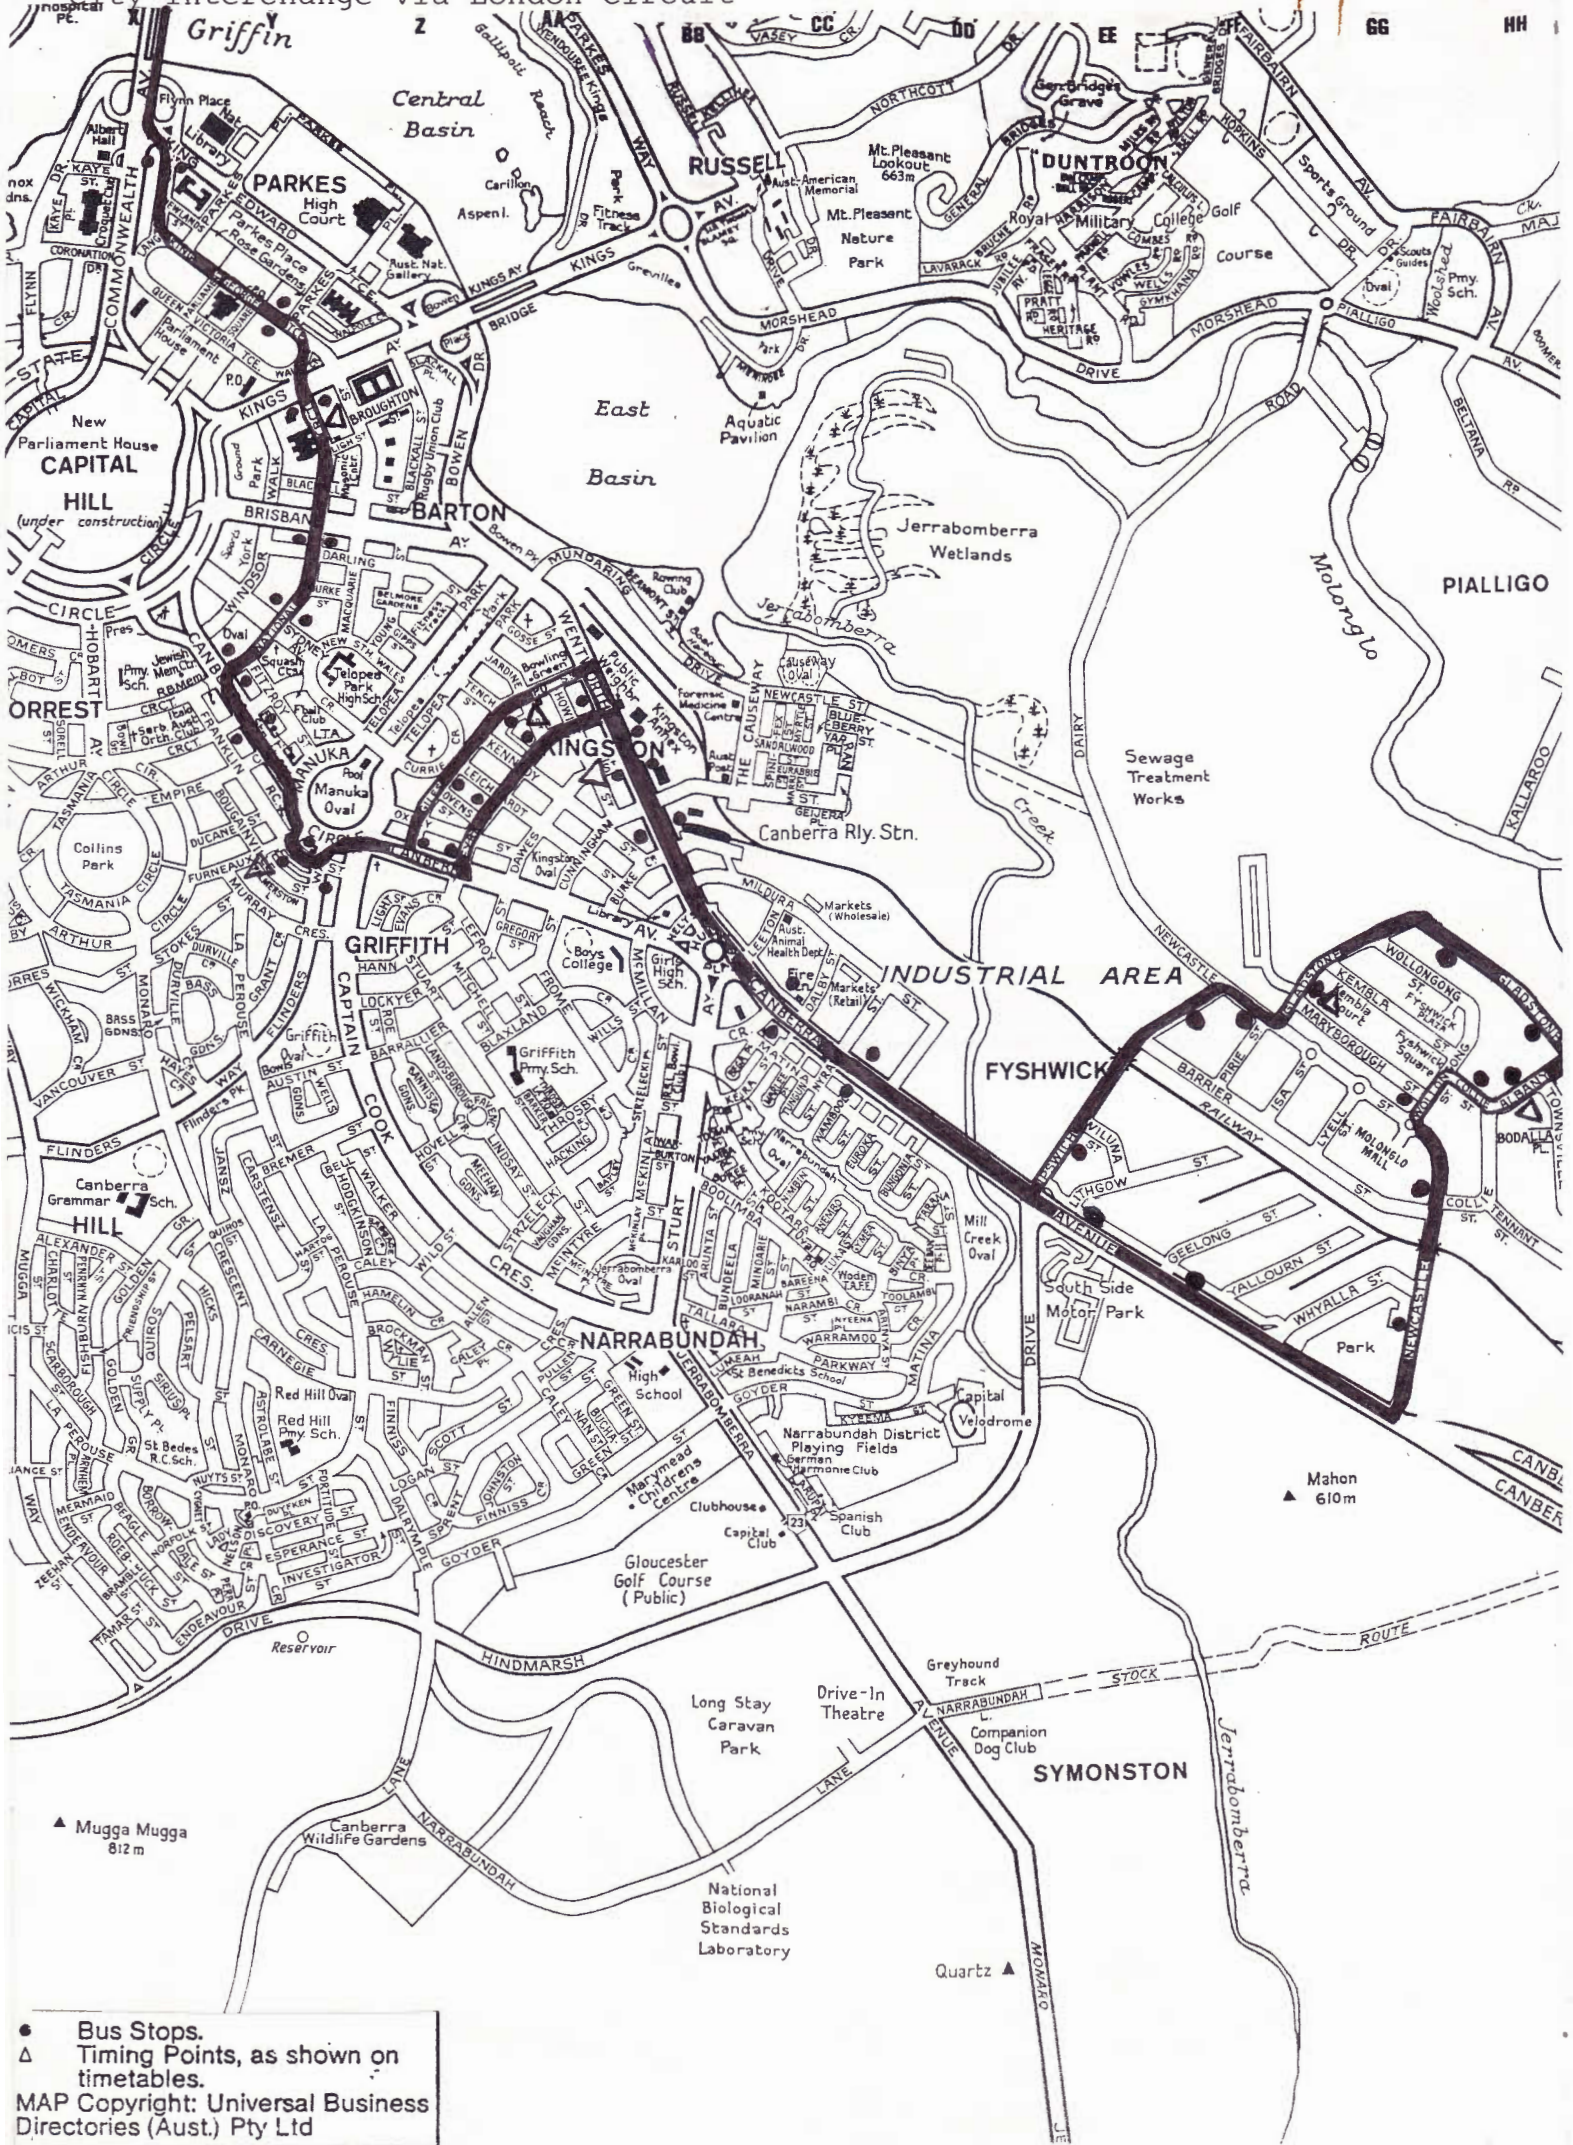

Route 365

Saturday pm

To Fyshwick

City	Barton	Manuka	Kingston Shops	Cannons Food Barn	Paragon Mall	Kingston Depot
12.18	12.25	12.28	12.33	12.36	12.40	12.48
2.18	2.25	2.28	2.33	2.36	2.40	2.48
4.18	4.25	4.28	4.33	-	-	-

From Fyshwick

Kingston Depot	Cannons Food Barn	Paragon Mall	Kingston Shops	Manuka	Barton	City
1.28	1.35	1.38	1.43	1.46	1.50	1.58
3.28	3.35	3.38	3.43	3.46	3.50	3.58
4.58	5.05	5.08	5.13	5.16	5.20	5.28

For services to Fyshwick at other times use Route 323.

ACTION

Route 365

CITY
Manuka
Kingston
Fyshwick

Saturday pm

Interim Service Only

City Interchange via London Circuit

● Bus Stops.
 ▲ Timing Points, as shown on timetables.
 MAP Copyright: Universal Business Directories (Aust.) Pty Ltd