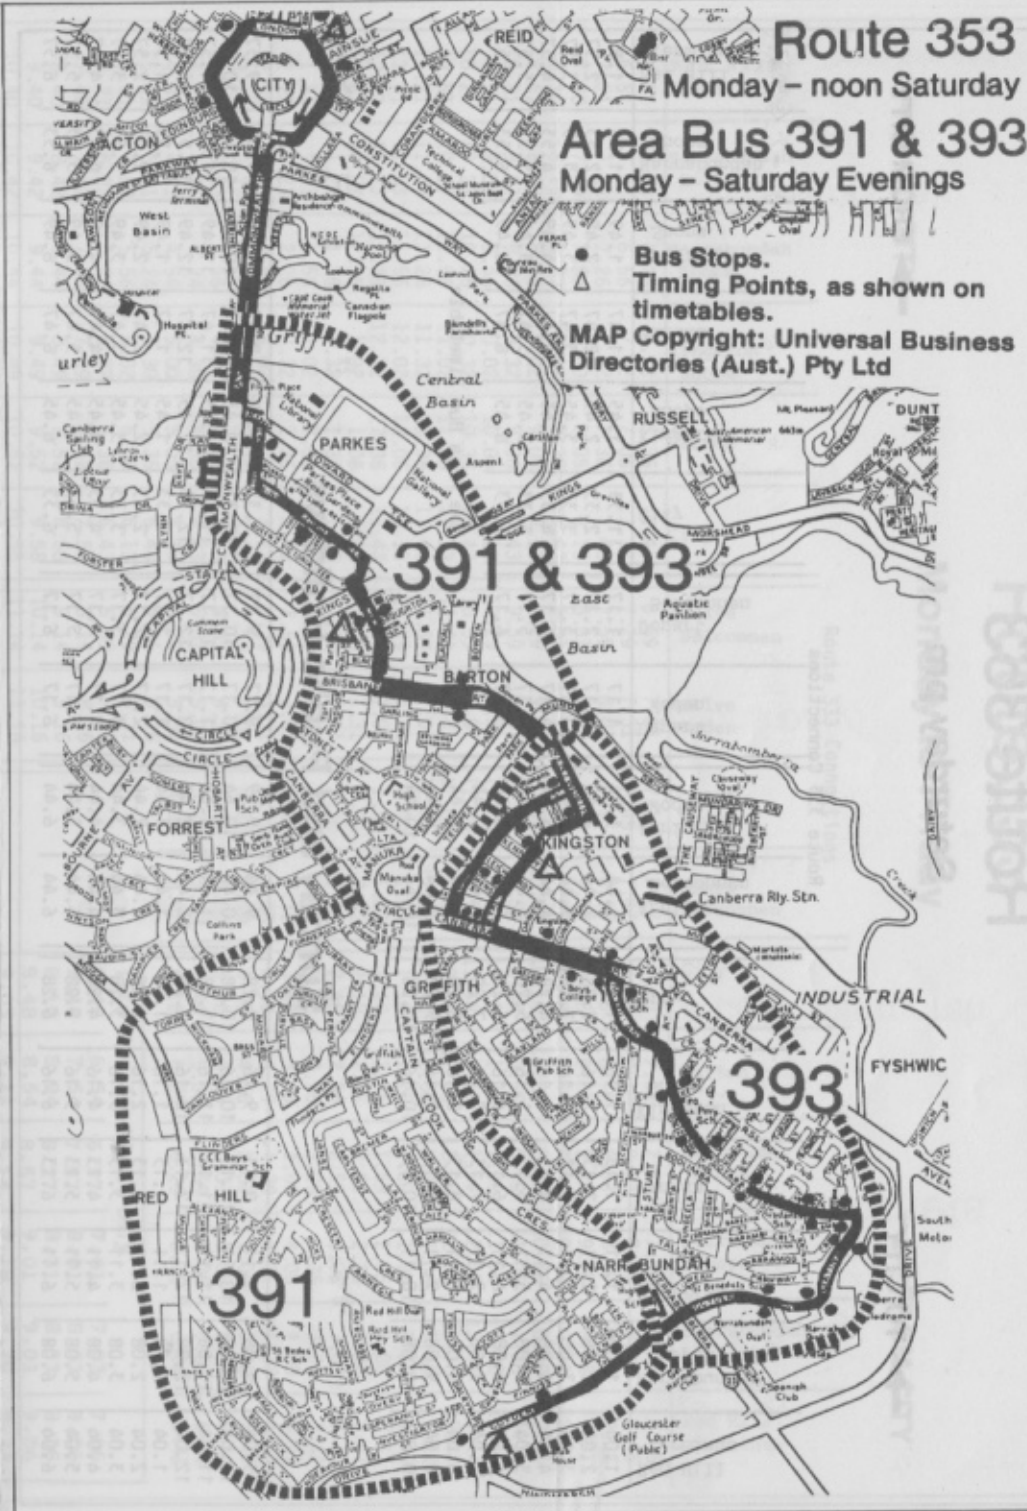

ROUTE 353 SERVES:—

National Library
Treasury Building
Parliament House
Barton Offices
Kingston Shops
St Clare's High School
St Edmund's College
Narrabundah Primary School
Narrabundah Shops
Narrabundah Health Centre
Narrabundah College
Marymead Children's Home
Jindalee Nursing Home

Other routes in this timetable serve the areas shown on the maps.

Save money with

ACTION BUS TICKETS

Available from

- ACTION Bus Interchanges
  City Woden Belconnen
- ACTION Head Office
  Level 8, Wales Centre, City
- Newsagents
- ACT Tourist Bureau

INFORMATION

Bus Timetables

Mon-Fri 6am - 11.30pm	} 516566
Sat 6am - 11.30pm	
Sun 8.30am - 6.30pm	

School Bus Services *462668

Lost Property

Belconnen Area.....	*520224
Woden Area.....	*955278
All other areas.....	*955222
Customer Relations	*462147

*Weekday business hours only.

As at March 1987

Routes and Timetables may change to better reflect travel needs.

All changes advertised on the back page of the Wednesday Canberra Times.

ACTION

16 NOV 1987

Route 353

CITY
Barton
Kingston Shops
Griffith
Narrabundah
RED HILL
Monday - noon Saturday

Area Bus 391 & 393
Monday - Saturday Evenings

Route 363
CITY
Commonwealth Park
Kingston
Griffith
NARRABUNDAH
Saturday pm, Sunday and
Public Holidays

No services on Christmas Day,
New Years Day or Good Friday