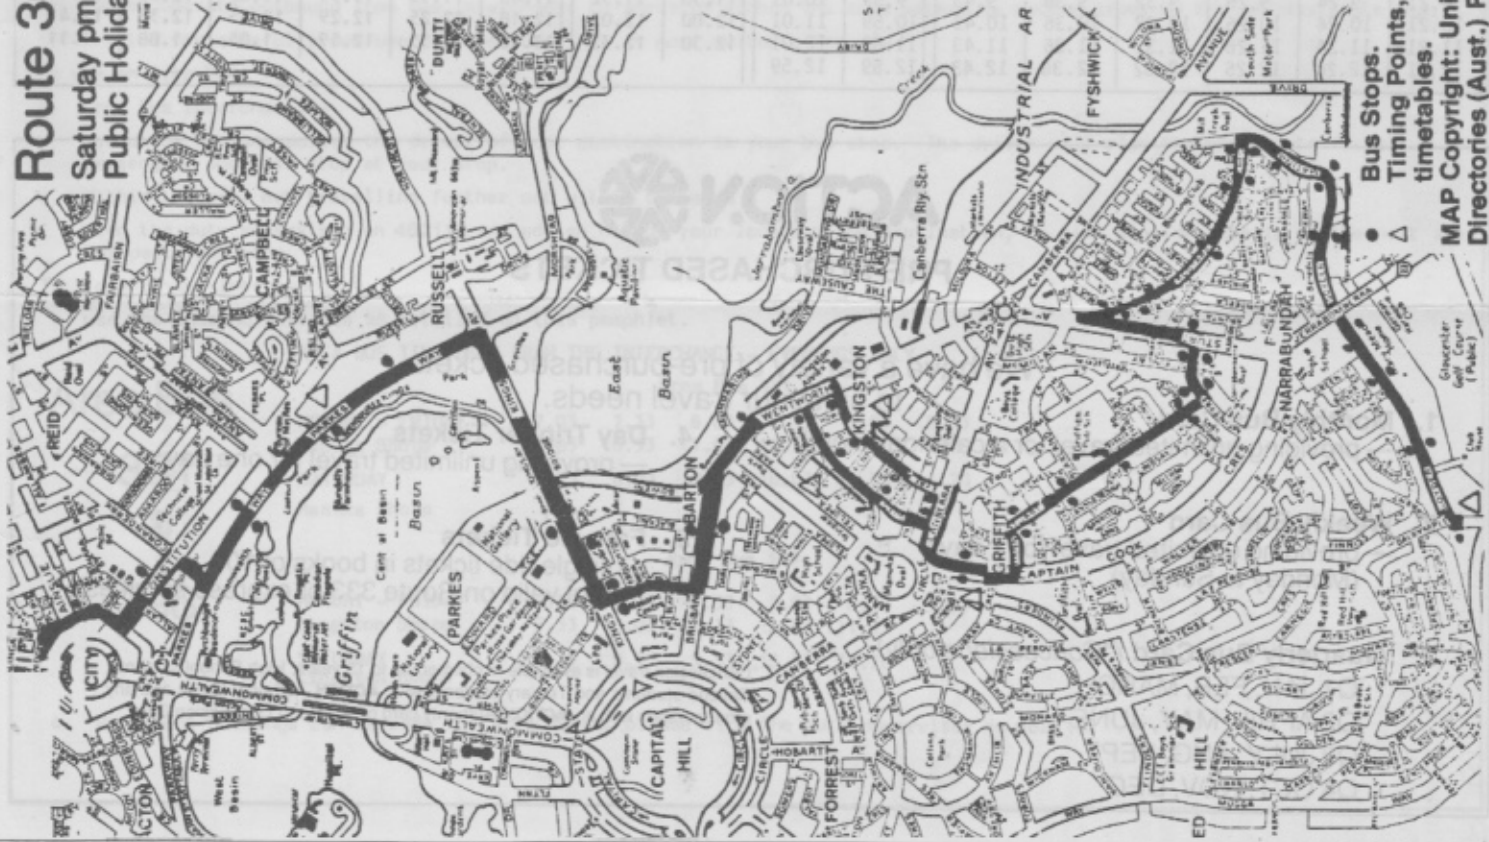

## Route 363

Saturday pm, Sunday and Public Holidays

● Bus Stops.  
▲ Timing Points, as shown on timetables.

MAP Copyright: Universal Business Directories (Aust.) Pty Ltd