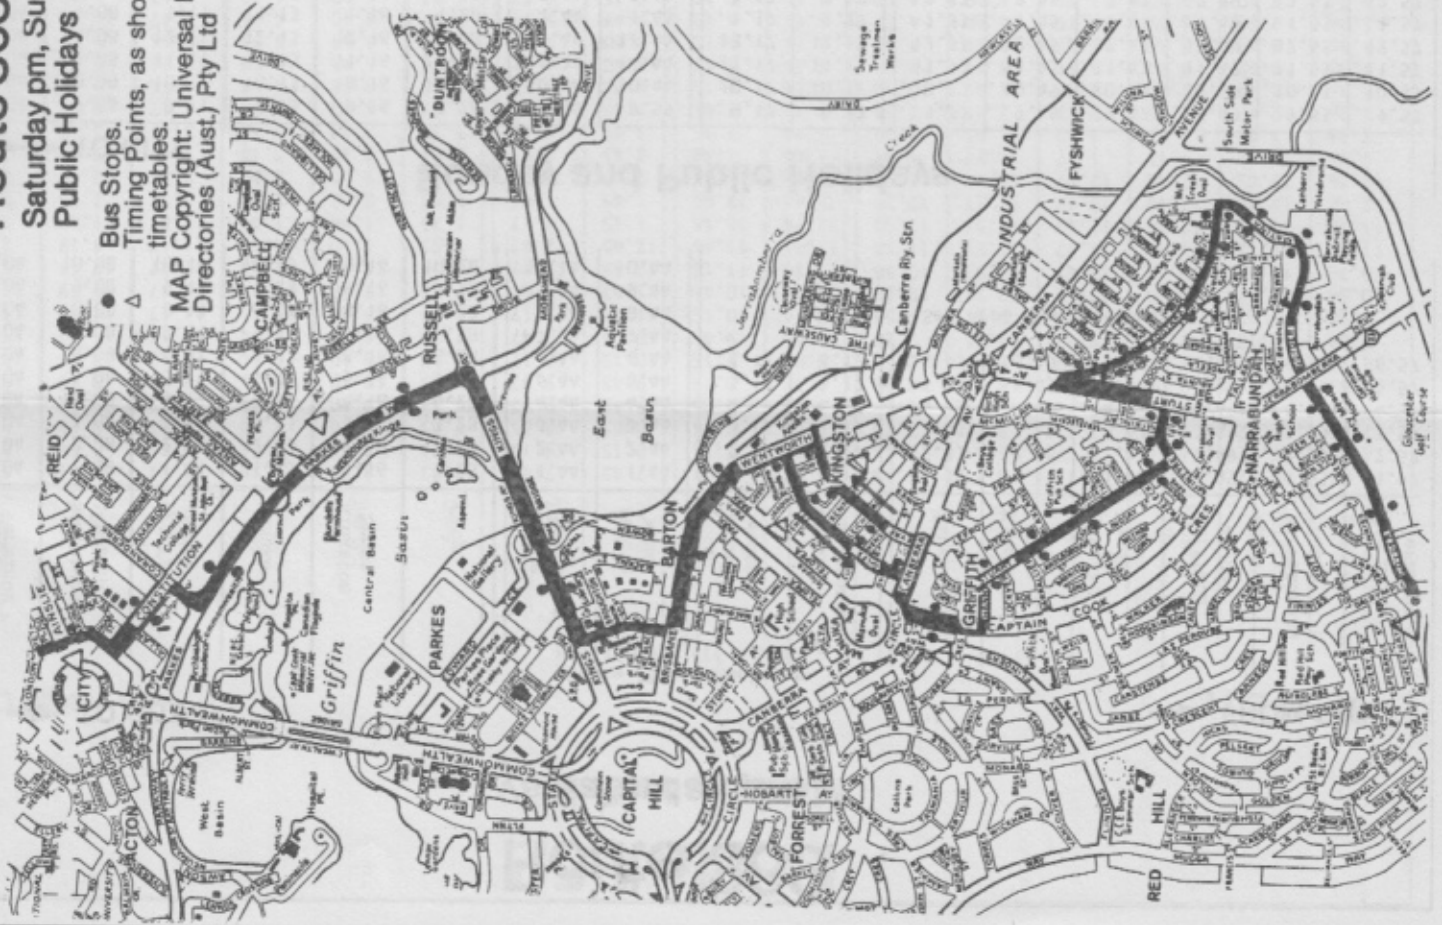

Route 363

Saturday pm, Sunday & Public Holidays

Bus Stops.
Timing Points, as shown on timetables.

MAP Copyright: Universal Business Directories (Aust.) Pty Ltd

ACTION

PRE-PURCHASED TICKETS

We have a variety of pre-purchased tickets to suit your travel needs.

1. **1. Monthly Bus Card**
   — providing unlimited travel for a calendar month
2. **2. Weekly Bus Card**
   — providing unlimited travel for 7 days (Monday to Sunday)
3. **3. Quarterly Bus Card (*Concessions only)**
   Q1 JAN, FEB, MARCH
   Q2 APRIL, MAY, JUNE
   Q3 JULY, AUG, SEPT
   Q4 OCT, NOV, DEC
4. **4. Day Tripper Tickets**
   — providing unlimited travel for one day
5. **5. Fare Go Tickets**
   — single ride tickets in books of 10 (not valid on Route 333 or express services)

*Concession travel is available to children up to 15 years, High School students, College students and Tertiary students with **ACTION** Authority Cards and any other persons with an **ACTION** Authority card or Transport Concession Card.