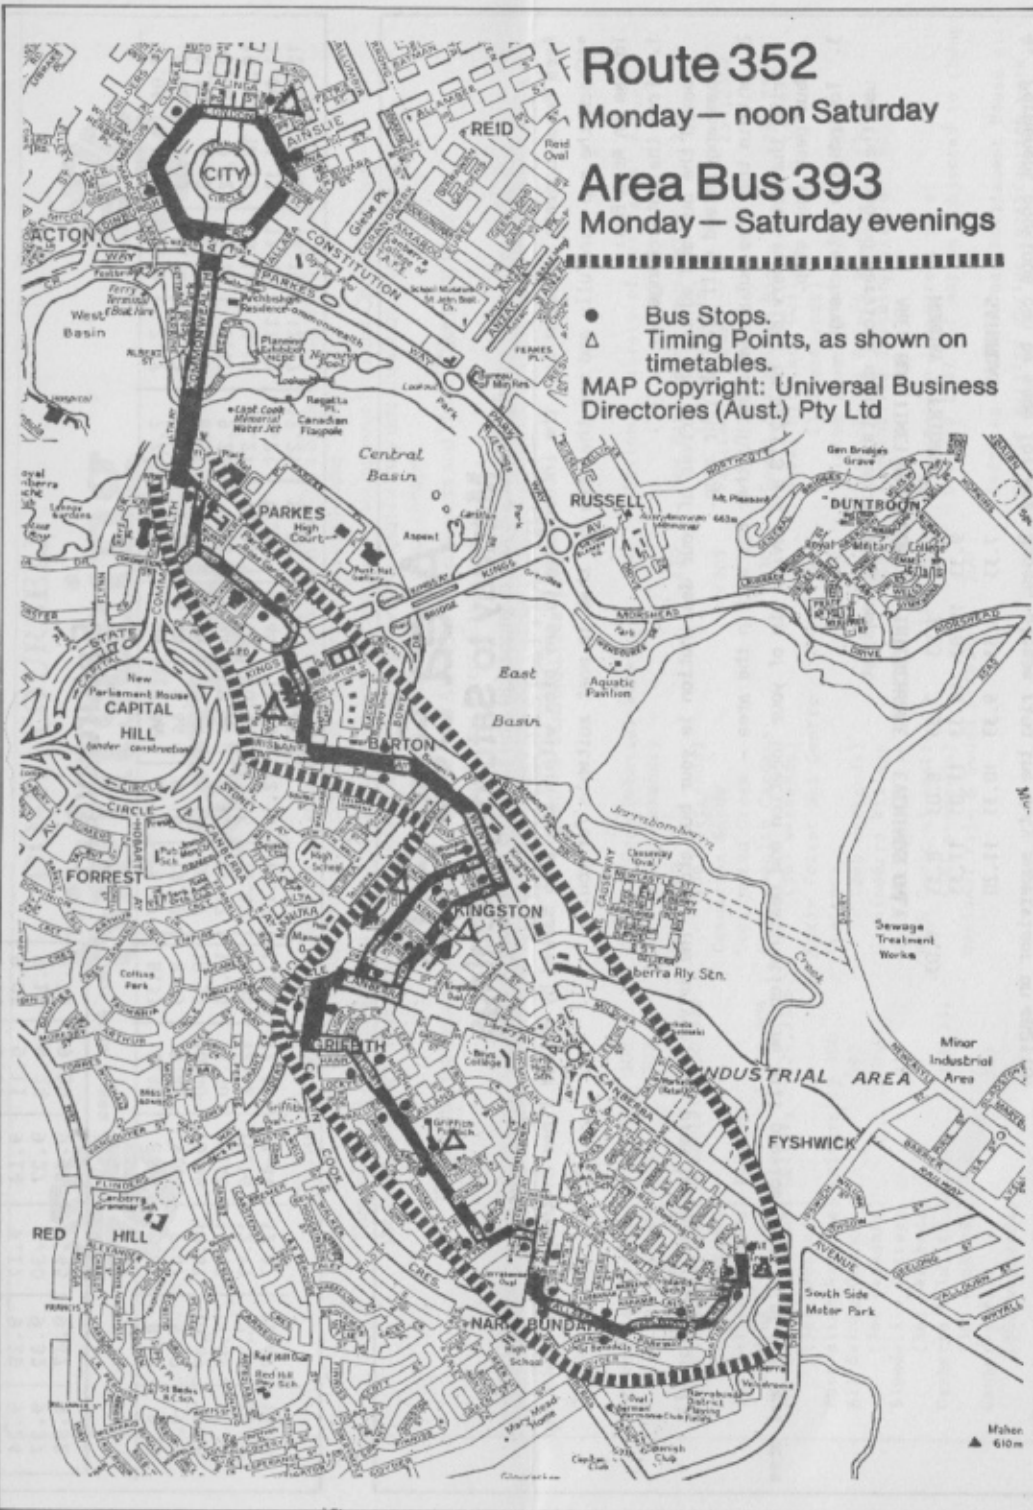

ROUTE 352 SERVES:-

National Library
Treasury Building
Parliament House
Barton Offices
Kingston Shops
St Paul's Church
Griffith Primary School
Griffith Shops
St Benedict's Primary School
Mill Creek Oval

Save money with

ACTION BUS TICKETS

Available from

- ACTION Bus Interchanges
  City Woden Belconnen
- ACTION Head Office
  Level 8, Wales Centre, City
- Newsagents
- ACT Tourist Bureau

INFORMATION

Bus Timetables

Mon-Fri	6am - 11.30pm	} 516566
Sat	6am - 11.30pm	
Sun	8.30am - 6.30pm	

School Bus Services *462668
Lost Property
Belconnen Area *520224
Woden Area *955278
All other areas *955222
Customer Relations *462147

*Weekday business hours only.

As at March 1987

Routes and Timetables may change to better reflect travel needs.

All changes advertised on the back page of the Wednesday Canberra Times.

ACTION Route 352

1861 AON 9 1

CITY
Barton
Kingston
Griffith
NARRABUNDAH
Monday — noon Saturday

Area Bus 393
Monday — Saturday evenings

Route 363
CITY
Commonwealth Park
Kingston
Griffith
NARRABUNDAH
Saturday pm, Sunday &
Public Holidays

No services on Christmas Day,
New Years Day or Good Friday

Route 352
Monday — noon Saturday

Area Bus 393
Monday — Saturday evenings

● Bus Stops.
△ Timing Points, as shown on timetables.
MAP Copyright: Universal Business Directories (Aust.) Pty Ltd

Mahon
▲ 610m