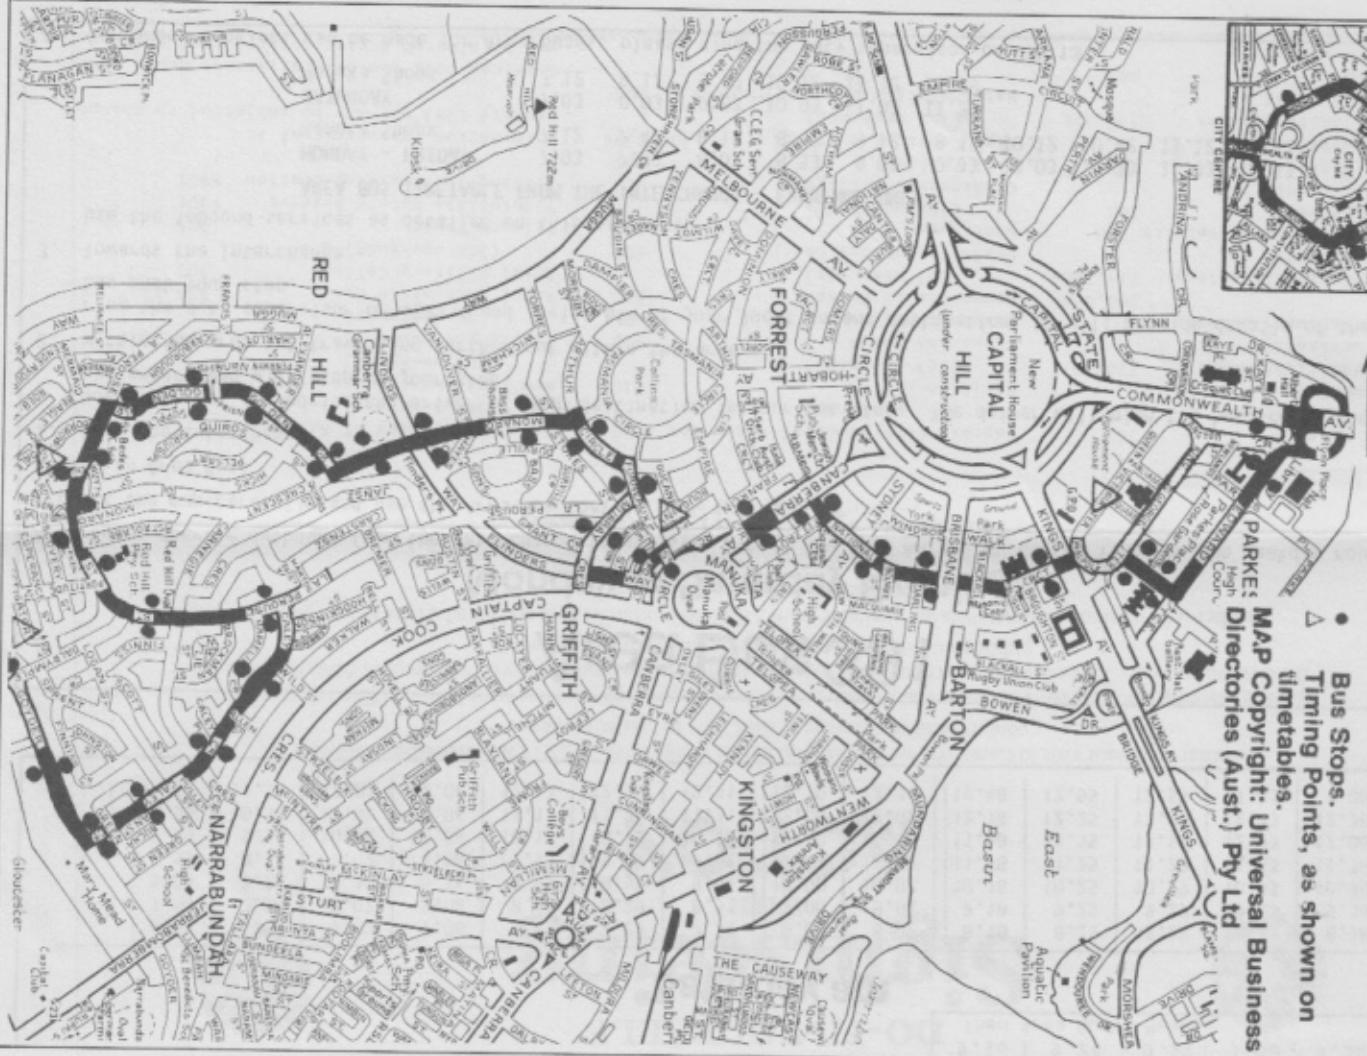

Route 361
Saturday pm, Sunday and
Public Holidays.

Bus Stops,
Timing Points, as shown on
timetables.

MAP Copyright: Universal Business
Directories (Aust.) Pty Ltd