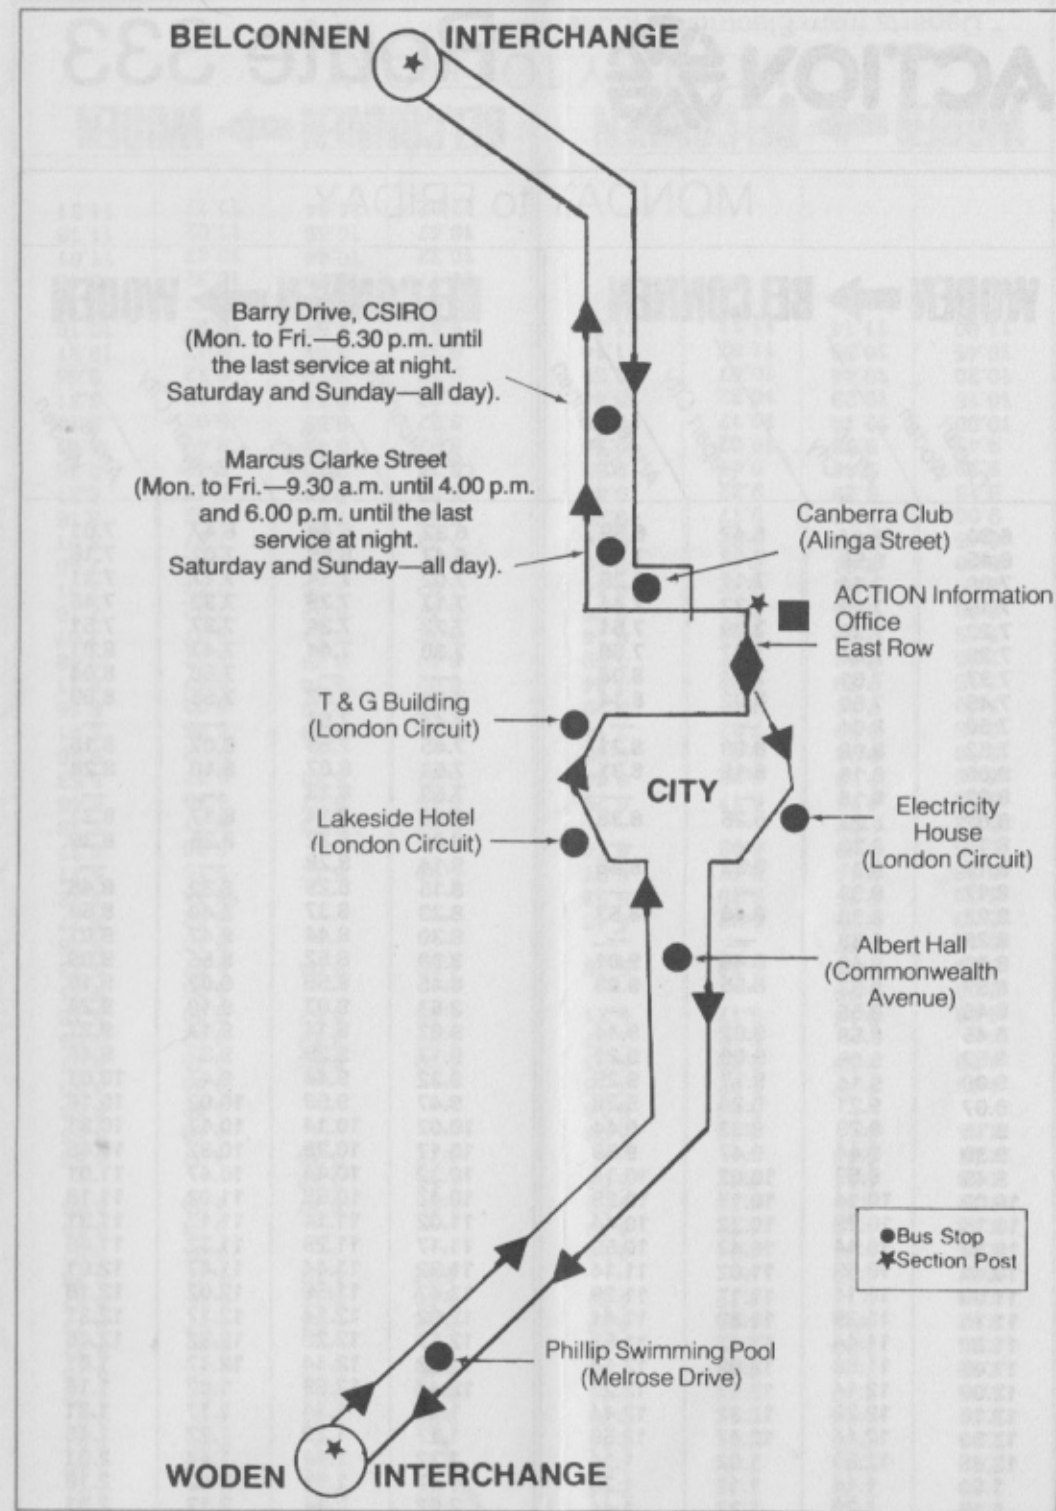

Route 333

BELCONNEN INTERCHANGE

CITY

WODEN INTERCHANGE

MONDAY TO SUNDAY LIMITED STOP EXPRESS SERVICE

BELCONNEN INTERCHANGE

Barry Drive, CSIRO
(Mon. to Fri.—6.30 p.m. until the last service at night.
Saturday and Sunday—all day).

Marcus Clarke Street
(Mon. to Fri.—9.30 a.m. until 4.00 p.m. and 6.00 p.m. until the last service at night.
Saturday and Sunday—all day).

Canberra Club
(Alinga Street)

ACTION Information Office
East Row

T & G Building
(London Circuit)

Lakeside Hotel
(London Circuit)

CITY

Electricity House
(London Circuit)

Albert Hall
(Commonwealth Avenue)

Phillip Swimming Pool
(Melrose Drive)

WODEN INTERCHANGE

● Bus Stop
★ Section Post