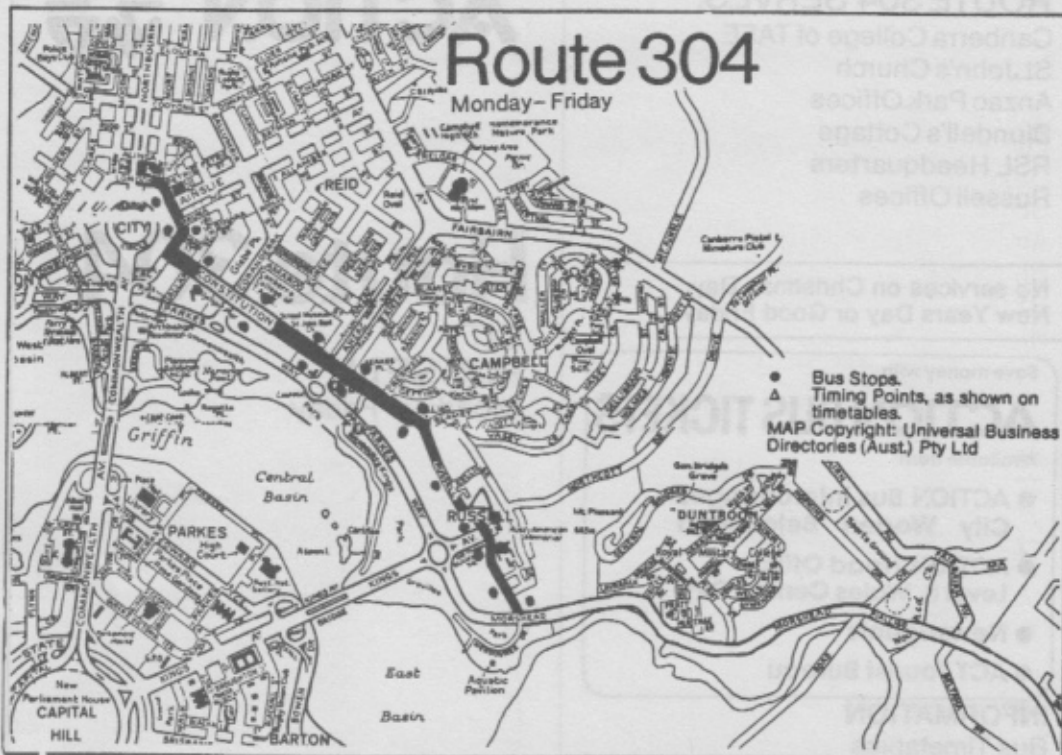

*Weekday business hours only.

ACTION Head Office:
Level 8, Wales Centre, City

As at June 1986.

Routes and Timetables may change to
better reflect travel needs.

All changes advertised on the back page of
the Wednesday Canberra Times

Route 304

Monday - Friday

Route 304

Monday to Friday

➔ TO CITY

➔ FROM CITY

Route 333 Connections

Russell Offices (Air Block)	City	Arrive Belconnen	Arrive Woden	Depart Woden	Depart Belconnen	City	Russell Offices (Air Block)
12.13	12.20	12.44	12.46	12.30	12.32	12.48	12.55
12.20	12.27	12.44	12.46	12.45	12.47	1.10	1.17
12.30	12.37	12.59	1.01	1.00	1.02	1.20	1.27
1.43	1.50	2.14	1.16	1.00	1.02	1.25	1.32
				1.15	1.17	1.40	1.47
				1.30	1.32	1.48	1.55