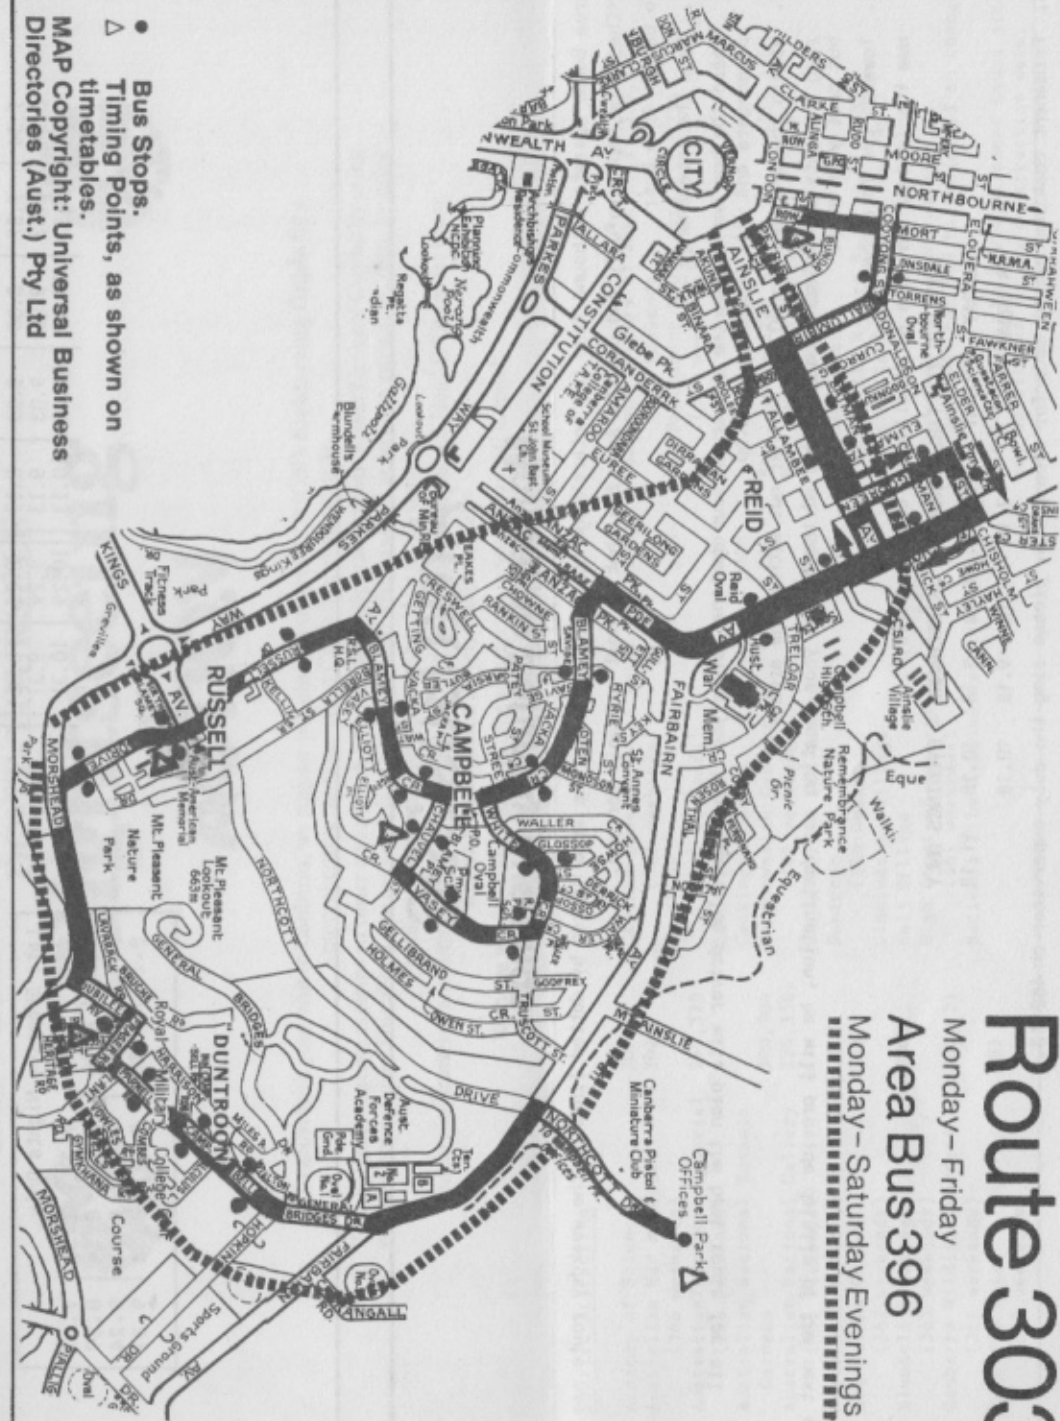

ROUTE 303 SERVES:

Gorman House
Campbell Shops
St Thomas More Primary School
Campbell Oval
Campbell Primary School
RSL Headquarters
Russell Offices
Duntroun
Campbell Park Offices

No services on Christmas Day,
New Years Day or Good Friday

Save money with

ACTION BUS TICKETS

Available from

- ACTION Bus Interchanges
  City Woden Belconnen
- ACTION Head Office
  Level 8, Wales Centre, City
- Newsagents
- ACT Tourist Bureau

INFORMATION

Bus Timetables..... 51 6566
School Bus Services... 46 2668*
Lost Property
Belconnen Area..... 52 0224*
Woden Area..... 95 5278*
All other areas..... 95 5222*
Customer Relations.... 46 2147*

*Weekday business hours only.

ACTION Head Office:
Level 8, Wales Centre, City

As at May 1987

Routes and Timetables may change to
better reflect travel needs.

All changes advertised on the back page of
the Wednesday Canberra Times.

ACTION

16 NOV 1987

Route 303

CITY
Reid
Campbell
Russell
Duntroun
CAMPBELL PARK OFFICES
Monday - Friday

Area Bus 396
Monday - Saturday Evenings

Route 366

CITY
Reid
Campbell
DUNTROUN
Saturday, Sunday and
Public Holidays

1. Bus Stops.
   - △ Timing Points, as shown on timetables.
2. MAP Copyright: Universal Business Directories (Aust.) Pty Ltd

Route 303

Monday - Friday

Area Bus 396

Monday - Saturday Evenings