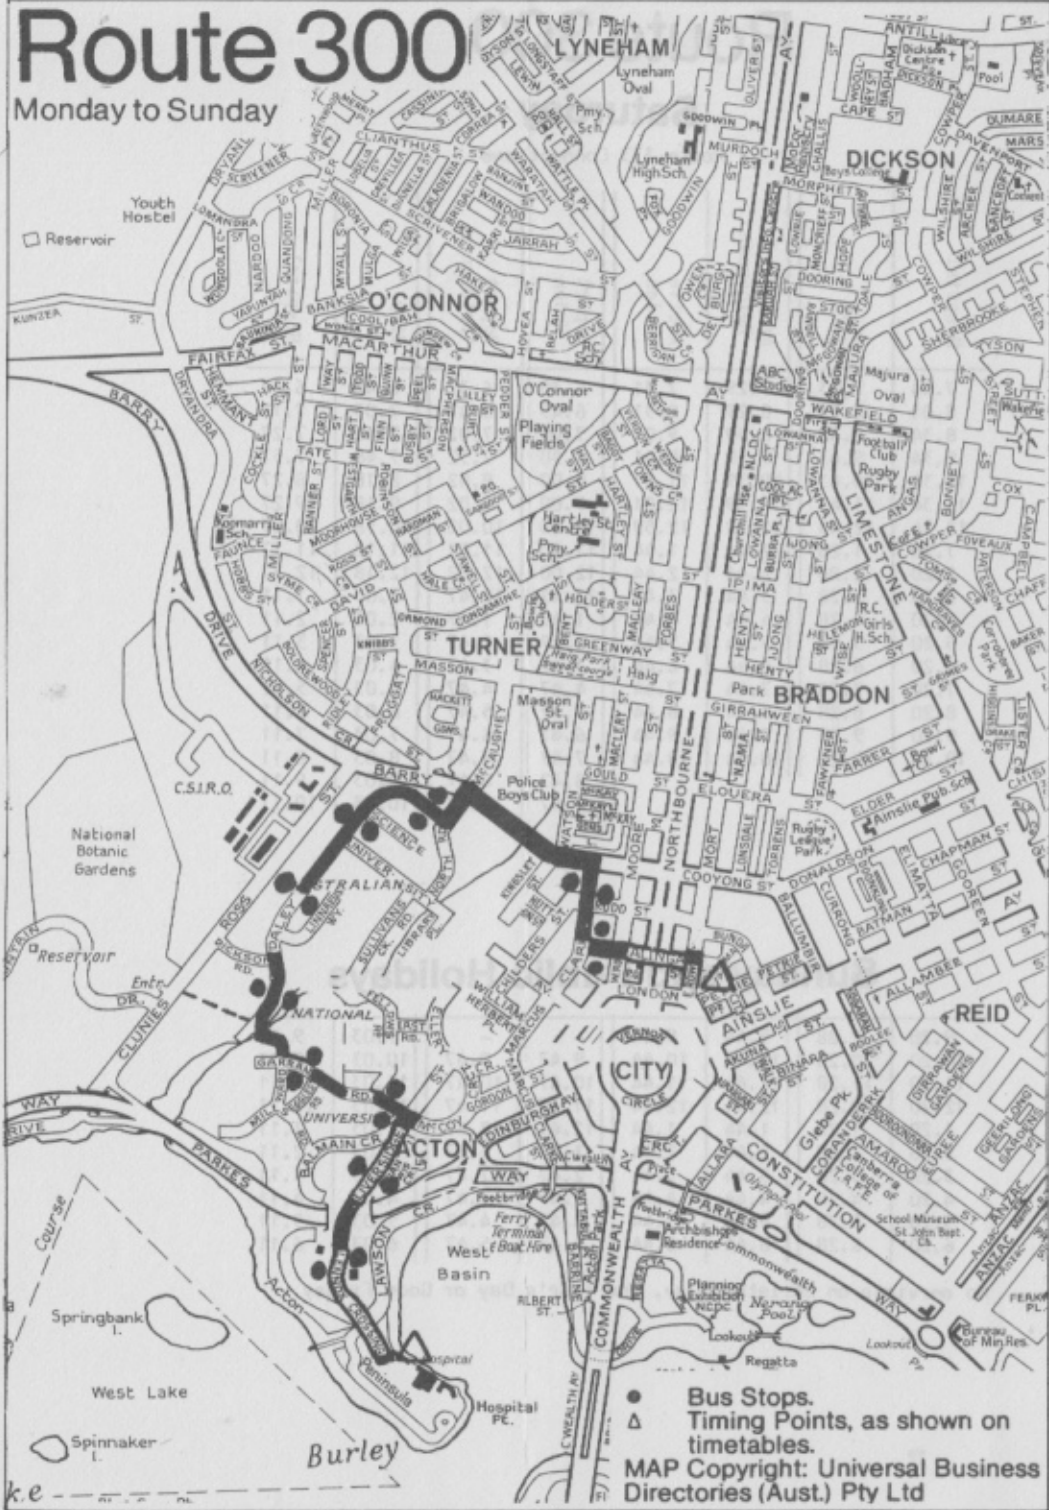

Route 300

Monday to Sunday

● Bus Stops.
▲ Timing Points, as shown on timetables.
MAP Copyright: Universal Business Directories (Aust.) Pty Ltd

ROUTE 300 SERVES:

- CSIRO (Black Mountain)
- National Botanic Gardens (10 mins walk along footpath marked on map)
- Australian National University
- Institute of Anatomy
- Academy of Science
- Royal Canberra Hospital

No services on Christmas Day, New Years Day or Good Friday

Save money with

ACTION BUS TICKETS

Available from

- ACTION Bus Interchanges
  City Woden Belconnen
- ACTION Head Office
  Level 8, Wales Centre, City
- Newsagents
- ACT Tourist Bureau

INFORMATION

Bus Timetables

Mon-Fri 6am - 11.30pm	} 516566
Sat 6am - 11.30pm	
Sun 8.30am - 6.30pm	

School Bus Services *462668

Lost Property

Belconnen Area.....	*520224
Woden Area.....	*955278
All other areas.....	*955222
Customer Relations	*462147

*Weekday business hours only.

As at March 1987

Routes and Timetables may change to better reflect travel needs.

All changes advertised on the back page of the Wednesday Canberra Times.