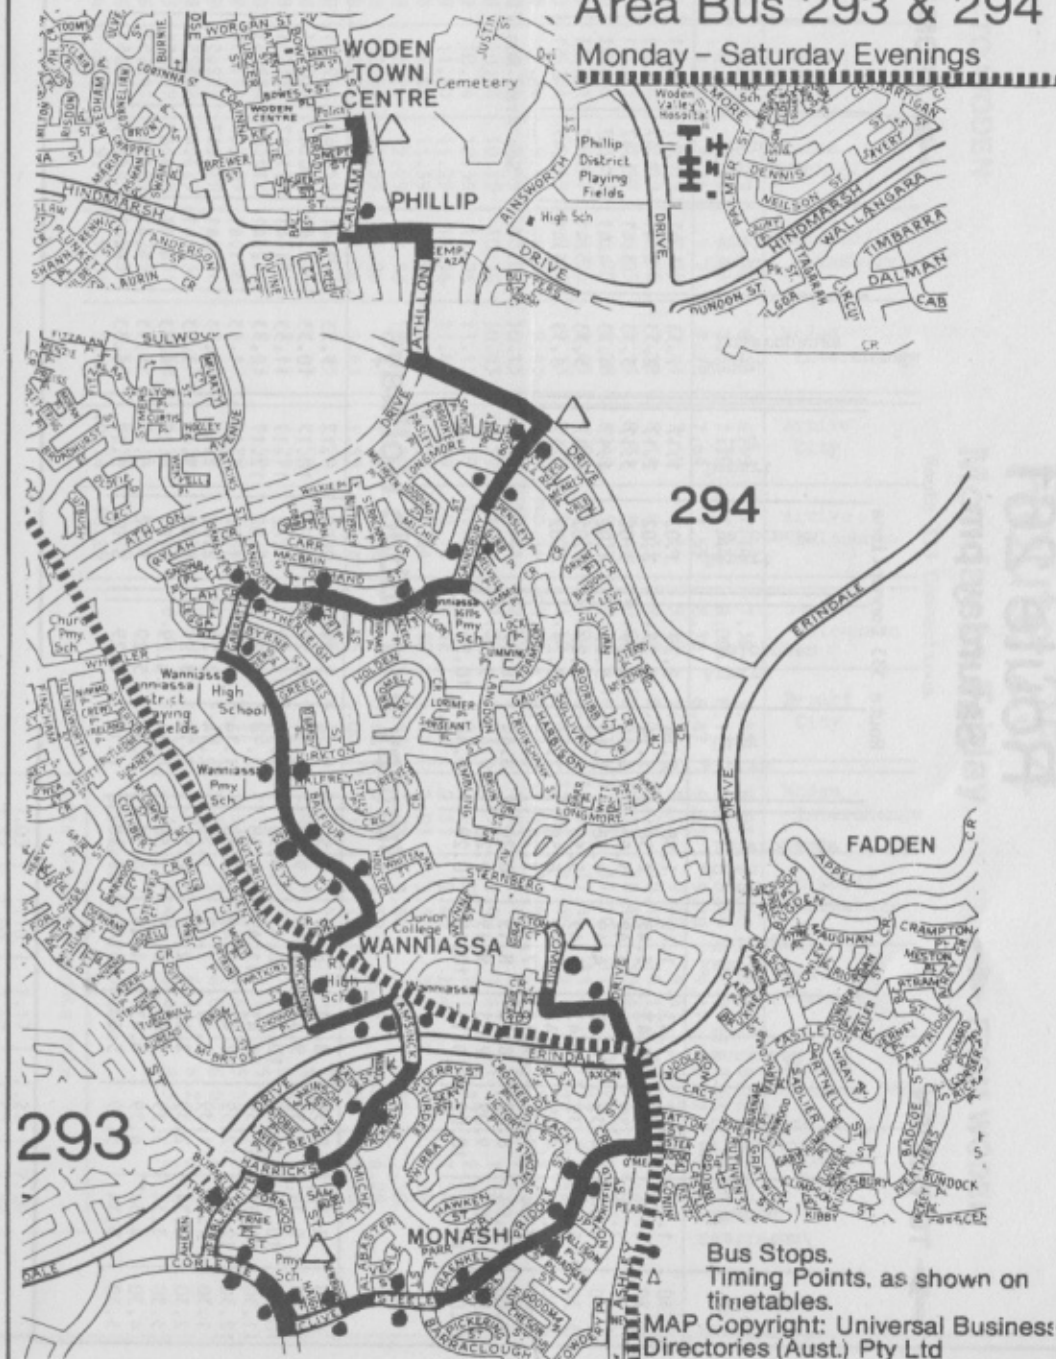

Area Bus 293 & 294

Monday - Saturday Evenings

Bus Stops.
Timing Points, as shown on
timetables.
MAP Copyright: Universal Business
Directories (Aust.) Pty Ltd