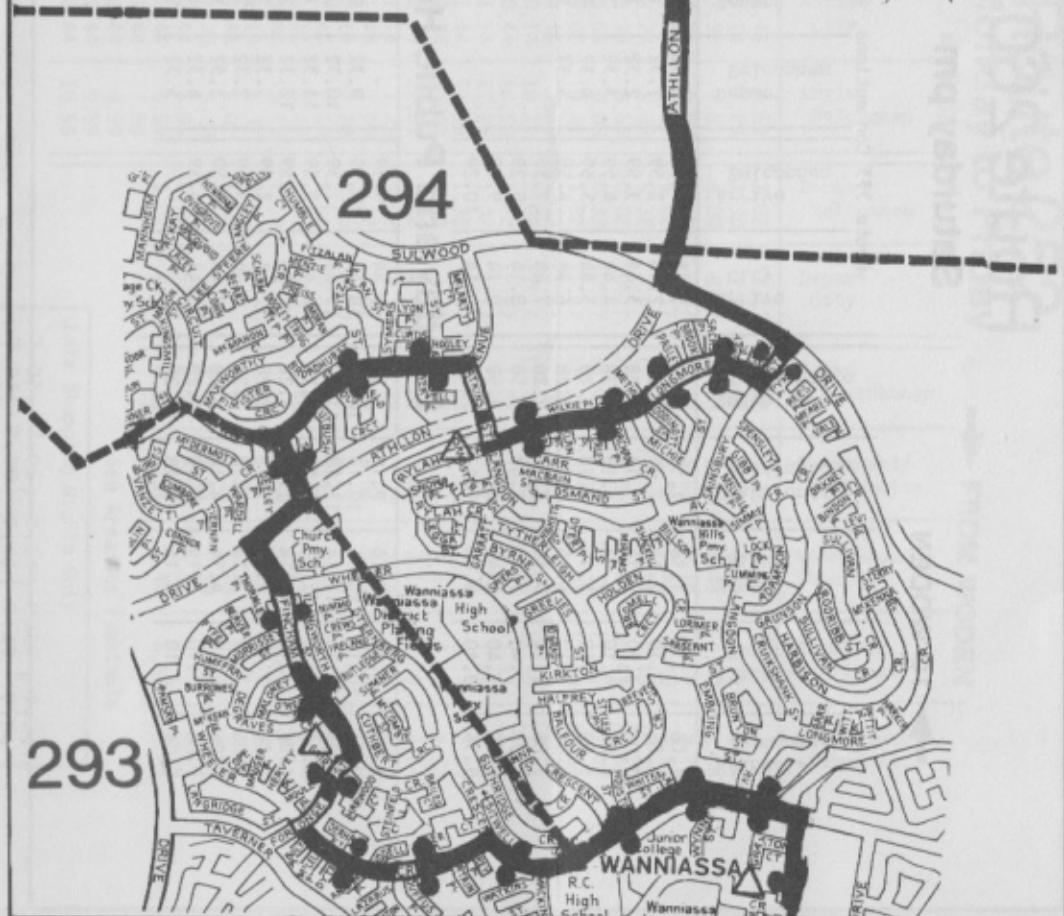

Route 252

WODEN INTERCHANGE
Wanniassa West
ERINDALE CENTRE
Monday - Noon Saturday

Area Bus 293 & 294
Monday - Saturday Evenings

Route 260
WODEN INTERCHANGE
Kambah West
Wanniassa West
ERINDALE CENTRE
Saturday pm, Sunday and
Public Holidays.

Route 262
WODEN INTERCHANGE
Wanniassa East
Erindale Centre
Monash
RICHARDSON
CHISHOLM
RICHARDSON TERMINUS
Saturday pm, Sunday and Public
Holidays

Route 252
Monday - Noon Saturday

Monday - Saturday Evenings

● Bus Stops.
△ Timing Points, as shown on
timetables.

MAP Copyright: Universal Business
Directories (Aust.) Pty Ltd