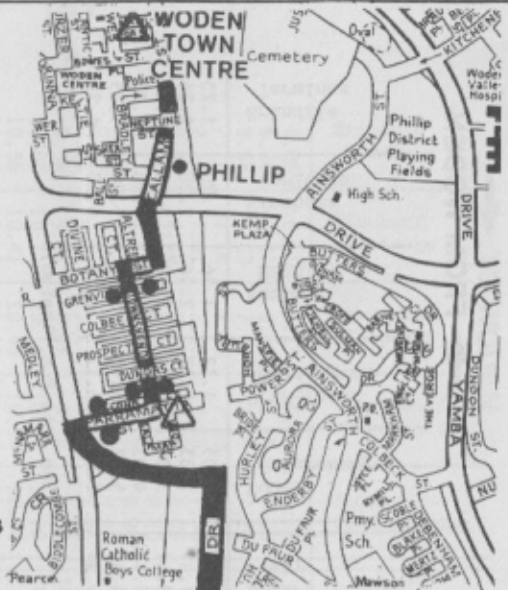

Route 252

WODEN INTERCHANGE
Wanniassa West
ERINDALE CENTRE
Monday - Noon Saturday

Area Bus 293 & 294
Monday - Saturday Evenings

Route 260
WODEN INTERCHANGE
Kambah West
Wanniassa West
ERINDALE CENTRE
Saturday pm, Sunday and
Public Holidays.

Route 262
WODEN INTERCHANGE
Wanniassa East
Erindale Centre
Monash
RICHARDSON
CHISHOLM
RICHARDSON TERMINUS
Saturday pm, Sunday and Public
Holidays

Route 252
Monday - Noon Saturday

Monday - Saturday Evenings

● Bus Stops.
△ Timing Points, as shown on
timetables.

MAP Copyright: Universal Business
Directories (Aust.) Pty Ltd