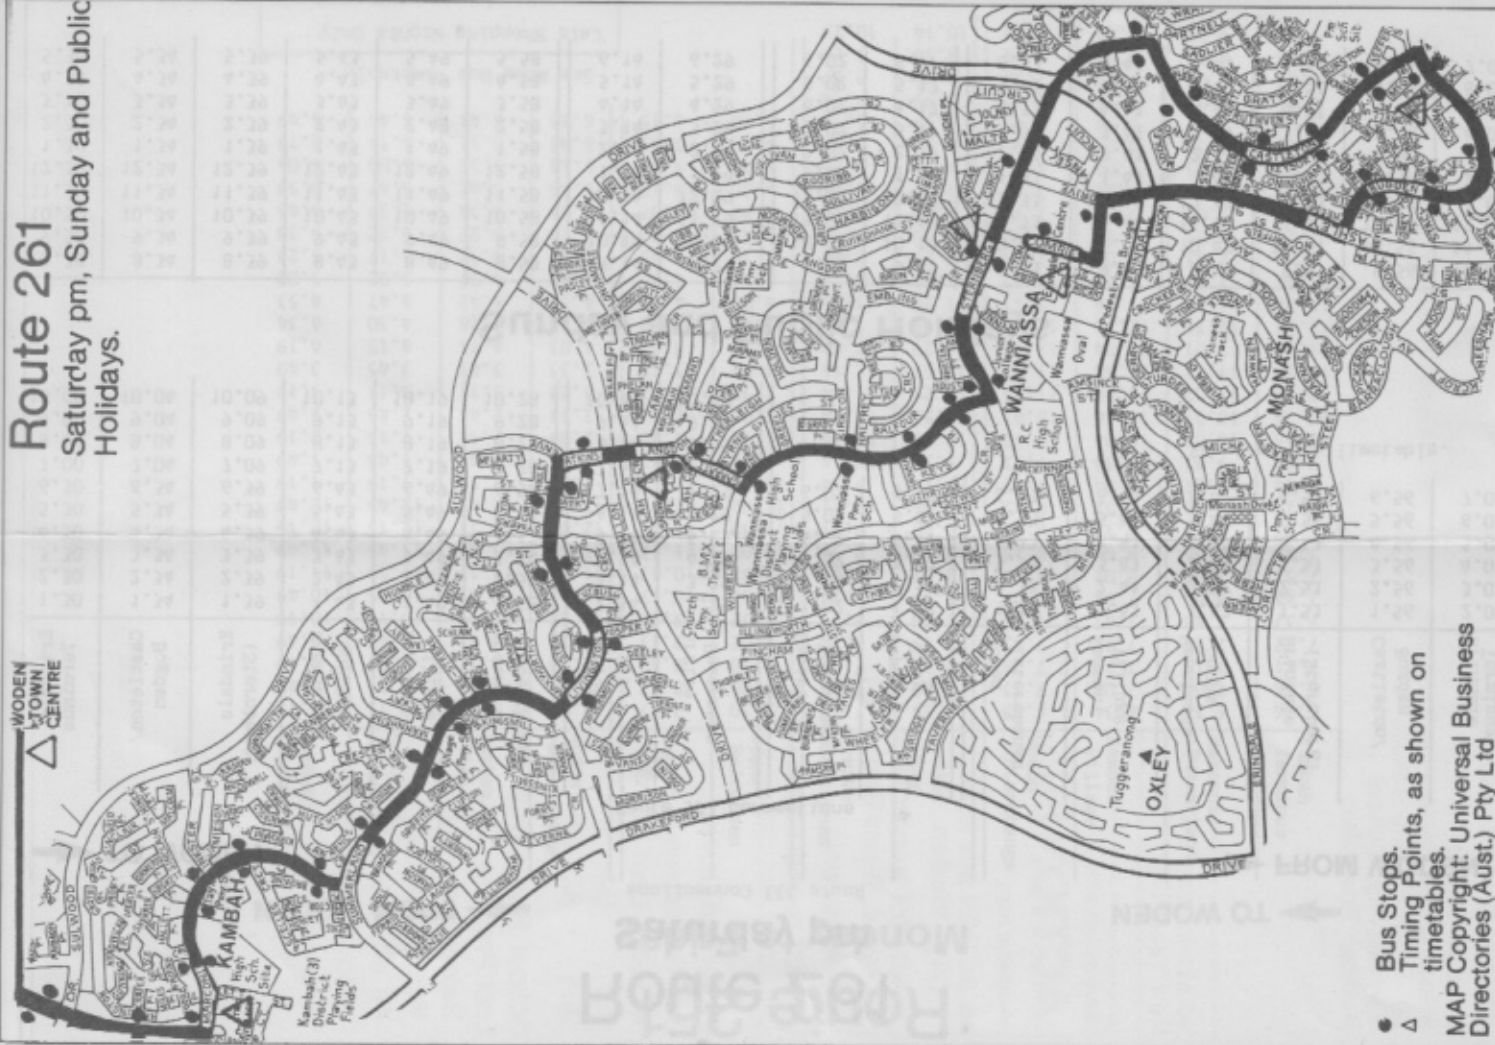

Route 261

Saturday pm, Sunday and Public Holidays.

● Bus Stops.
▲ Timing Points, as shown on timetables.
MAP Copyright: Universal Business Directories (Aust.) Pty Ltd

ACTION

PRE-PURCHASED TICKETS

We have a variety of pre-purchased tickets to suit your travel needs.

1. **Monthly Bus Card**
  — providing unlimited travel for a calendar month
2. **Weekly Bus Card**
  — providing unlimited travel for 7 days (Monday to Sunday)
3. **Quarterly Bus Card (*Concessions only)**
  Q1 JAN, FEB, MARCH
  Q2 APRIL, MAY, JUNE
  Q3 JULY, AUG, SEPT
  Q4 OCT, NOV, DEC
4. **Day Tripper Tickets**
  — providing unlimited travel for one day
5. **Fare Go Tickets**
  — single ride tickets in books of 10 (not valid on Route 333 or express services)

*Concession travel is available to children up to 15 years, High School students, College students and Tertiary students with **ACTION** Authority Cards and any other persons with an **ACTION** Authority card or Transport Concession Card.