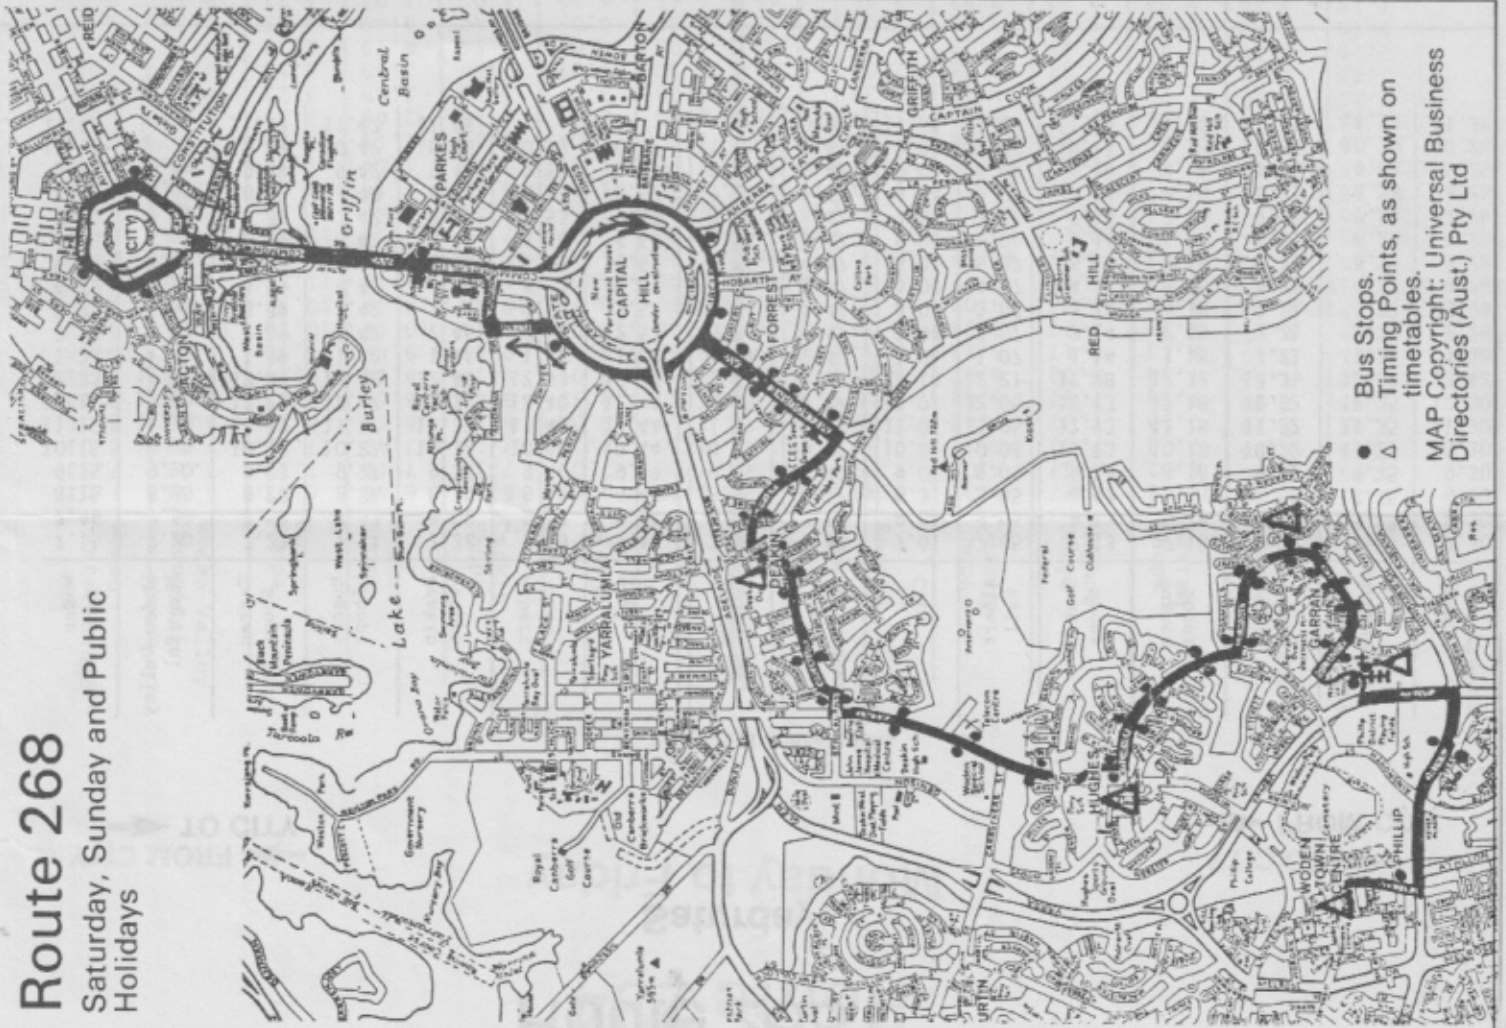

Route 268

Saturday, Sunday and Public
Holidays

● Bus Stops.
▲ Timing Points, as shown on
timetables.

MAP Copyright: Universal Business
Directories (Aust.) Pty Ltd