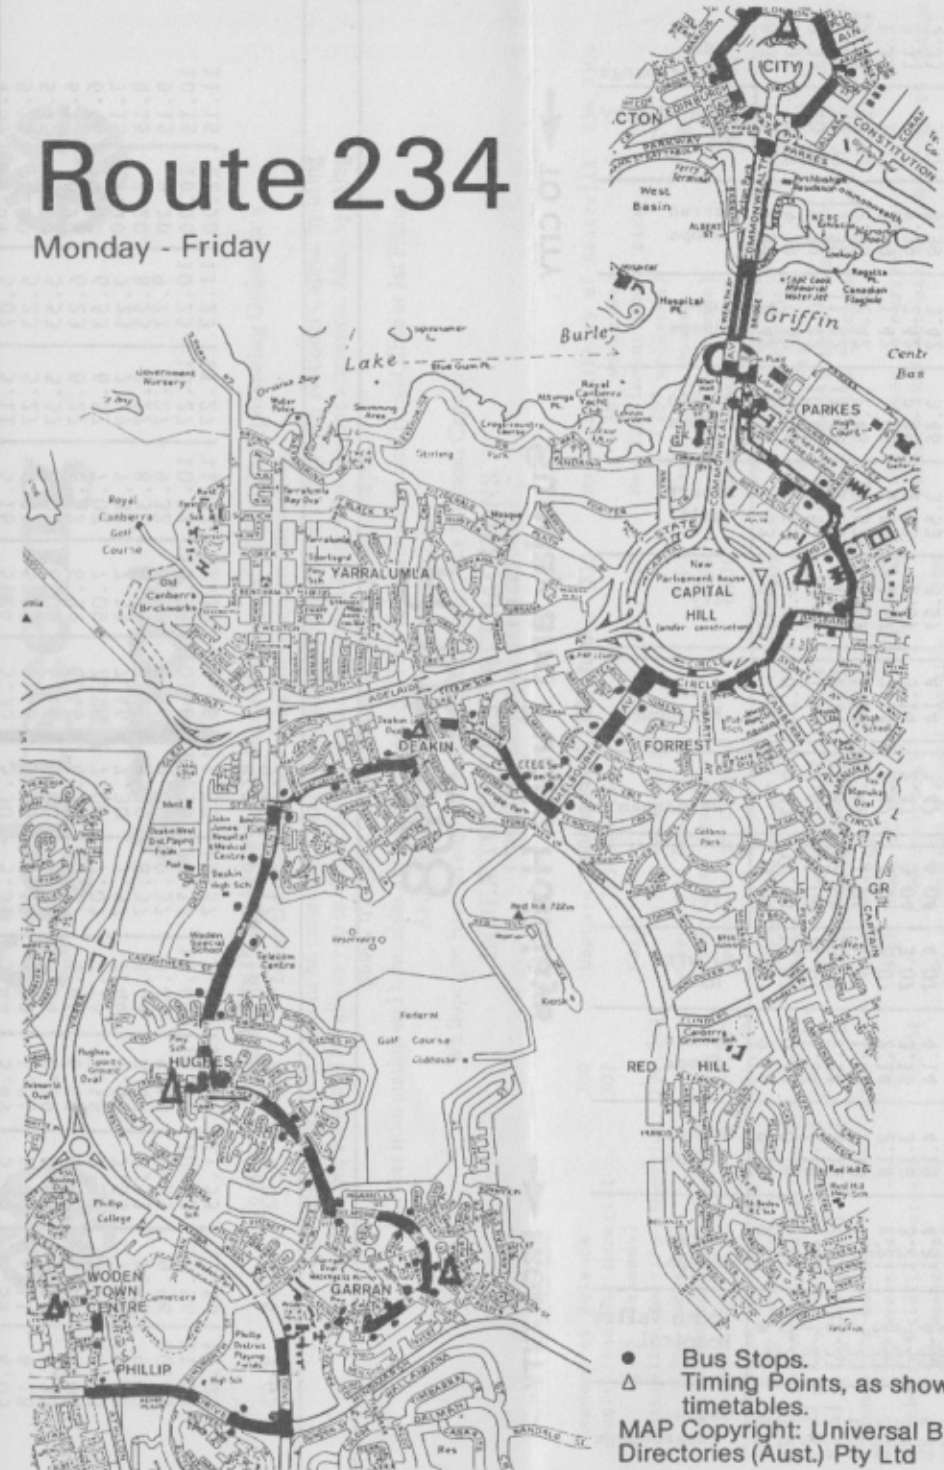

ROUTE 234 SERVES:

- Woden Valley Hospital
- Garran Primary School
- Garran Shops
- Hughes Shops
- Hughes Primary School
- Deakin Shops
- Church of England Girls Grammar School (Jnr Girls)
- Forrest Primary School
- Barton Offices
- Parliament House
- Treasury Building
- National Library

WODEN INTERCHANGE

- Garran
- Hughes
- Deakin
- Forest
- Barton
- CITY
- Monday - Friday

Route 268

WODEN INTERCHANGE

- Garran
- Hughes
- Deakin
- CITY
- Saturday, Sunday and Public Holidays

No services on Christmas Day, New Years Day or Good Friday

Route 234

Monday - Friday

● Bus Stops.
 △ Timing Points, as shown on timetables.
 MAP Copyright: Universal Business Directories (Aust.) Pty Ltd

Route 268

Saturday

→ TO CITY

→ FROM CITY

Route 333 Connections