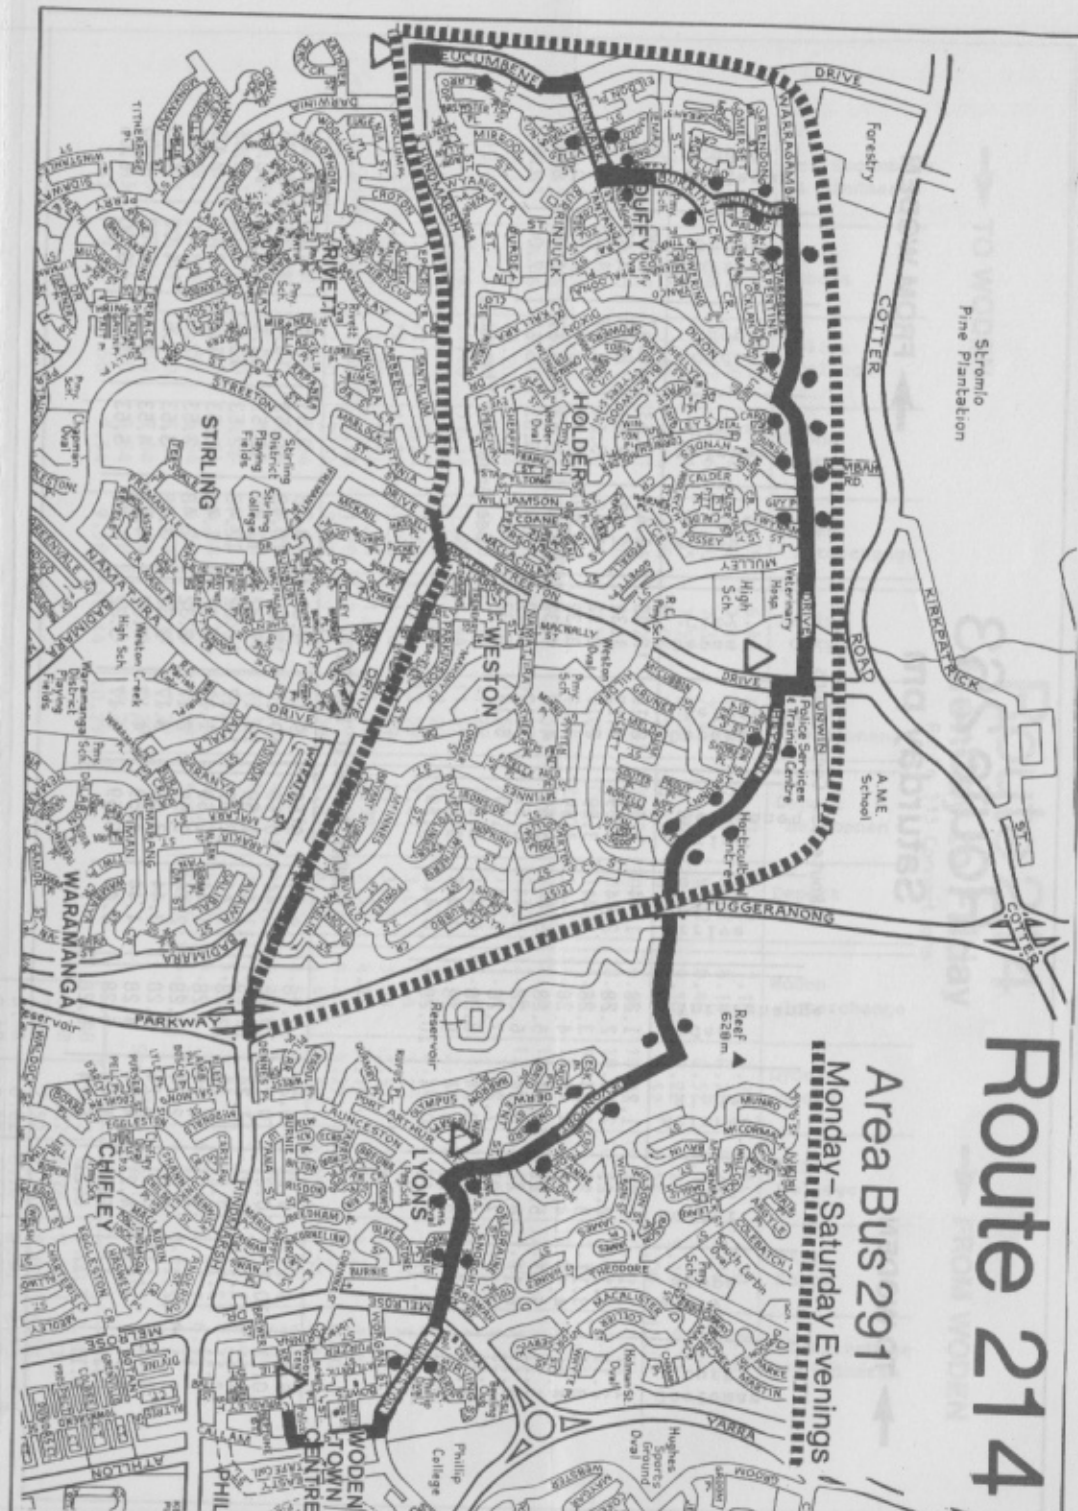

ROUTE 214 SERVES:

- Phillip Swimming Pool
- Lyons Shops
- Lyons Primary School
- AME School
- Woden TAFE – School of Horticulture
- Police College
- Holder High School
- Duffy Shops
- Duffy Primary School

No services on Christmas Day,
New Years Day or Good Friday

Save money with

ACTION BUS TICKETS

Available from

- ACTION Bus Interchanges
  City Woden Belconnen
- ACTION Head Office
  Level 8, Wales Centre, City
- Newsagents
- ACT Tourist Bureau

INFORMATION

Bus Timetables

Mon-Fri 6am - 11.30pm	} 516566
Sat 6am - 11.30pm	
Sun 8.30am - 6.30pm	

School Bus Services *462668

Lost Property

Belconnen Area.....*520224

Woden Area.....*955278

All other areas.....*955222

Customer Relations *462147

*Weekday business hours only.

As at May 1987

Routes and Timetables may change to
better reflect travel needs.

All changes advertised on the back page of
the Wednesday Canberra Times.

ACTION

16 NOV 1987

Route 214

WODEN INTERCHANGE

Lyons
Weston
Holder
DUFFY

Monday – Noon Saturday

Area Bus 291

Monday – Saturday Evenings

Route 263

WODEN INTERCHANGE

Weston
Holder
Duffy
COOLEMAN COURT

Saturday pm, Sunday and Public
Holidays

Route 214

Area Bus 291

Monday – Saturday Evenings