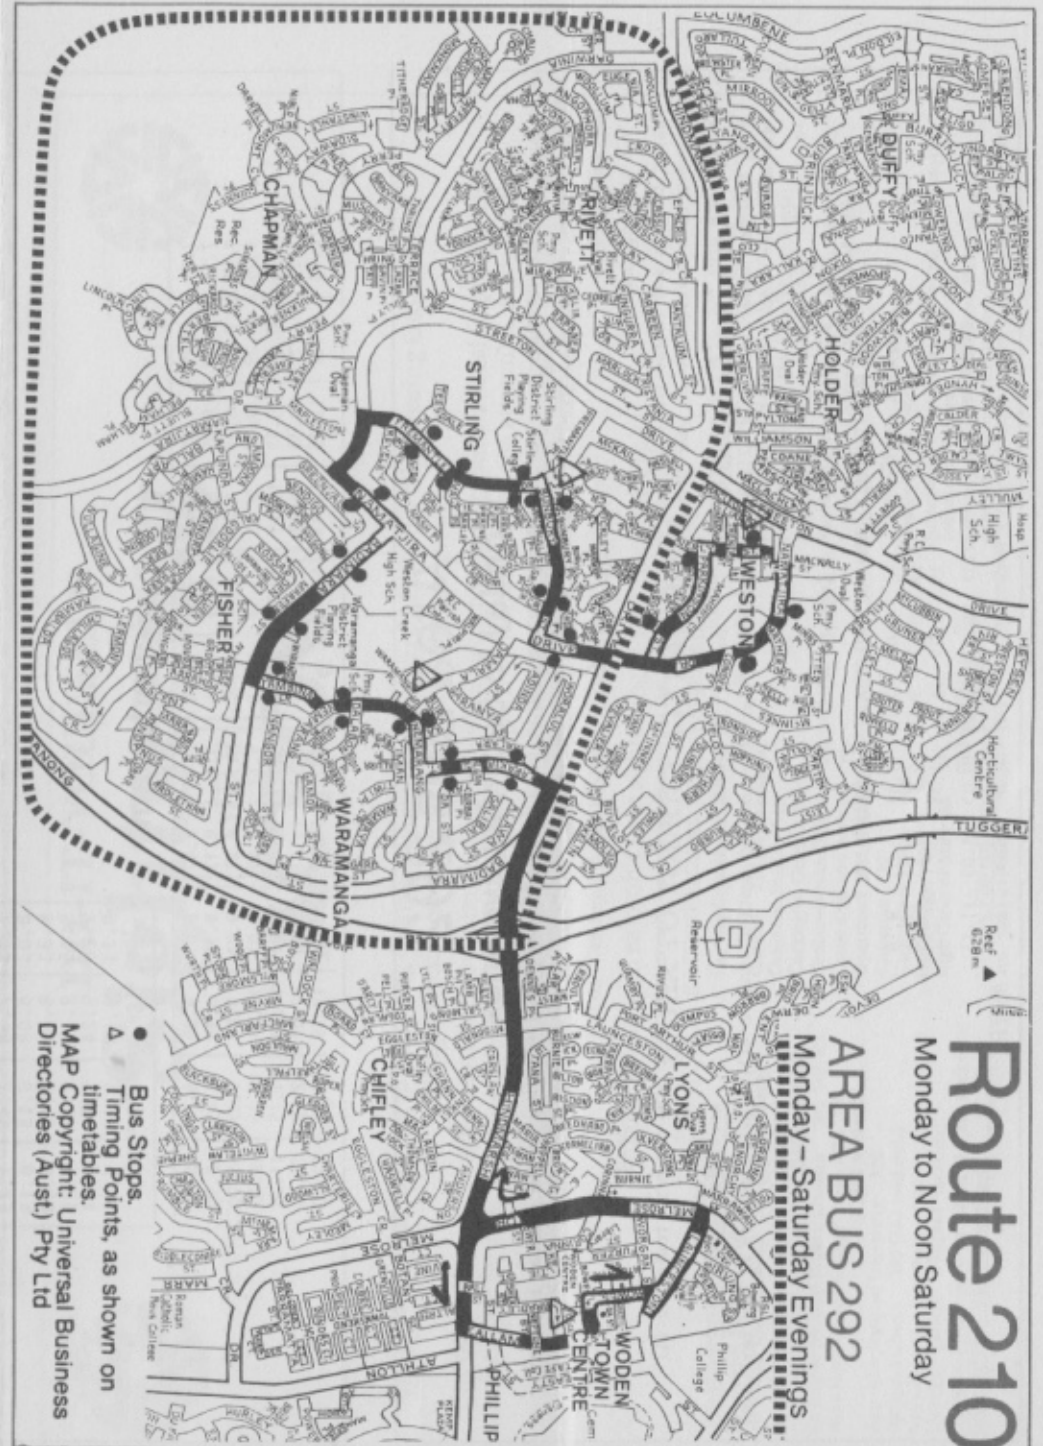

Route 210
Monday to Noon Saturday

AREA BUS 292

Monday - Saturday Evenings

● Bus Stops.
▲ Timing Points, as shown on
timetables.
MAP Copyright: Universal Business
Directories (Aust.) Pty Ltd