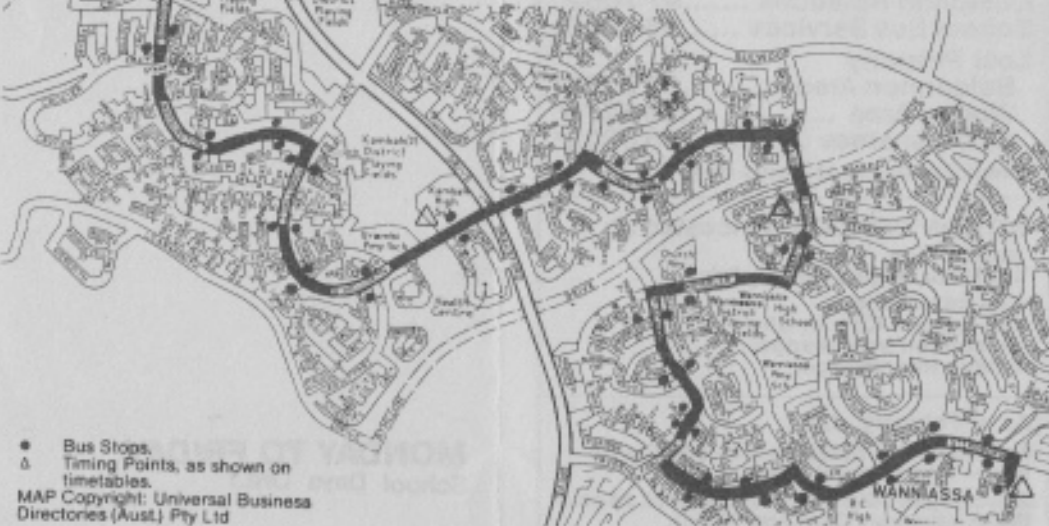

# 510

MONDAY TO FRIDAY

SCHOOL DAYS ONLY

● Bus Stops.  
 ▲ Timing Points, as shown on timetables.  
 MAP Copyright: Universal Business Directories (Aust.) Pty Ltd

Coolman Court	Stirling College	Harritt St/ Boddington Cres.	Kambah High School	Wanniasa Shops	Erindale Centre
-	-	8.25	8.32	8.36	8.43
9.02	9.07	9.16	9.23	9.27	9.34
3.10	3.15	3.24	3.31	3.35	3.42
4.02	4.07	4.16	4.23	4.27	4.34