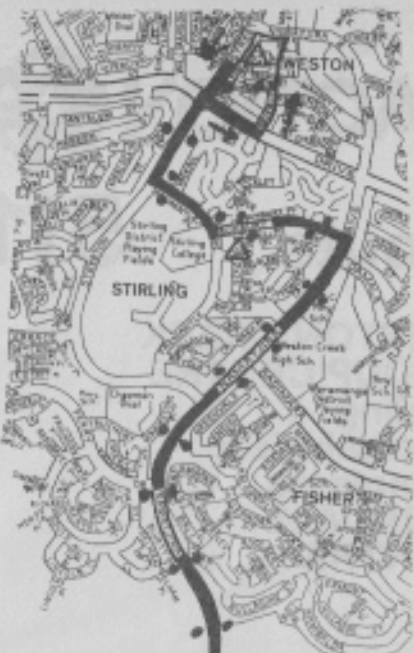

# 510

MONDAY TO FRIDAY

SCHOOL DAYS ONLY

● Bus Stops.  
 ▲ Timing Points, as shown on timetables.  
 MAP Copyright: Universal Business Directories (Aust.) Pty Ltd

Coolman Court	Stirling College	Harritt St/ Boddington Cres.	Kambah High School	Wanniasa Shops	Erindale Centre
-	-	8.25	8.32	8.36	8.43
9.02	9.07	9.16	9.23	9.27	9.34
3.10	3.15	3.24	3.31	3.35	3.42
4.02	4.07	4.16	4.23	4.27	4.34