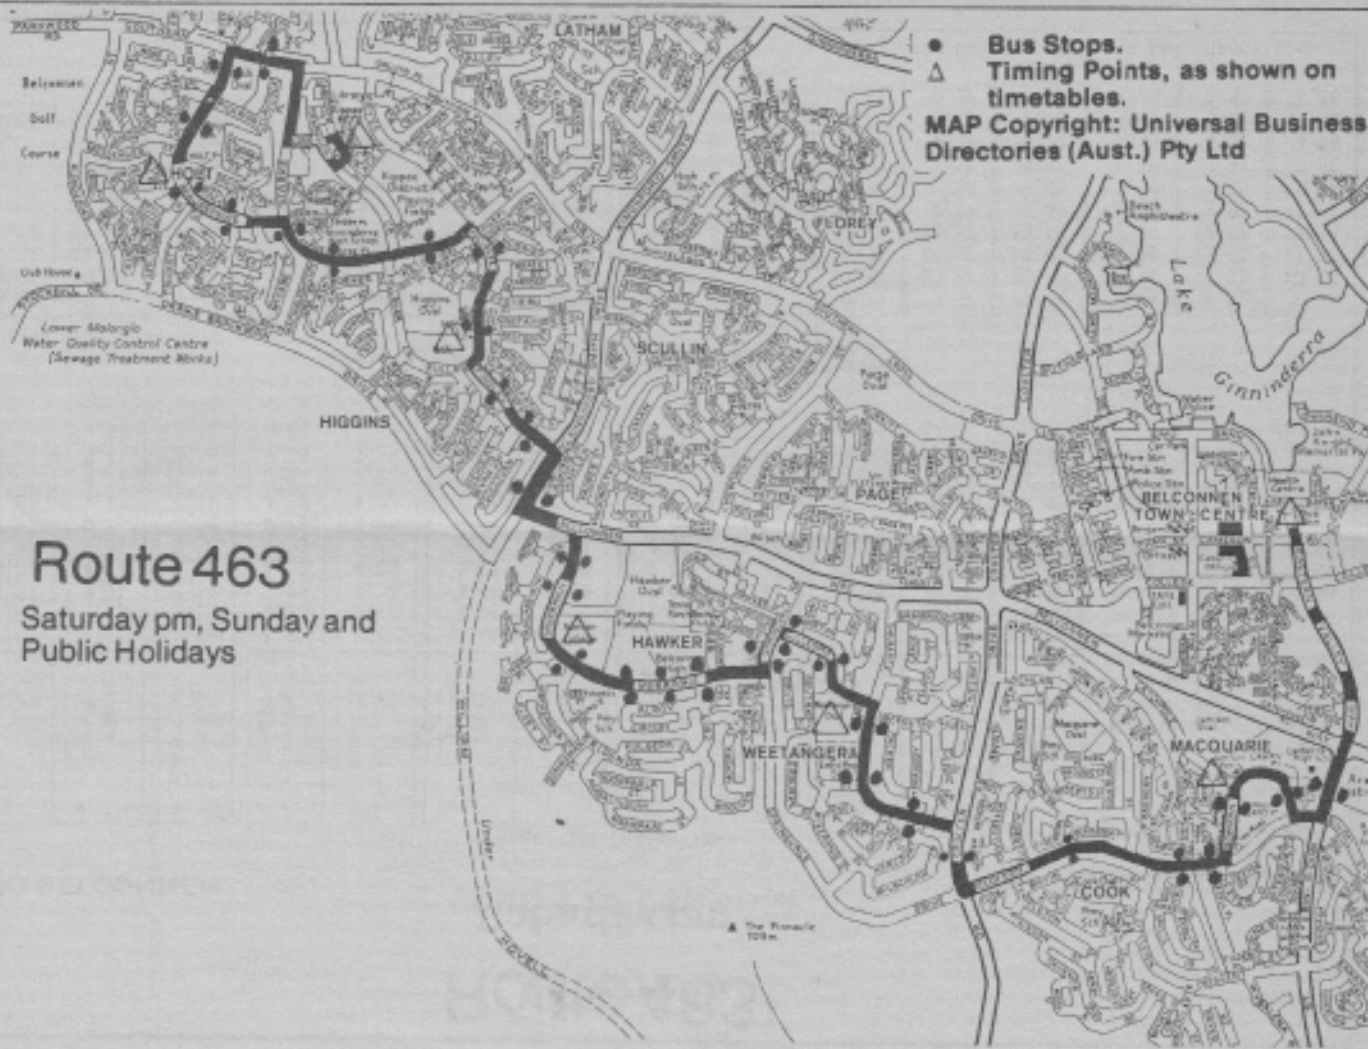

ACTION PRE-PURCHASED TICKETS

We have a variety of pre-purchased tickets to suit your travel needs.

1. **Monthly** — providing unlimited travel for a calendar month
  Cost: $32.00 adult
  $11.80 concession
2. **Quarterly (Concessions only)** — providing unlimited travel for a calendar quarter
  Q1 JAN, FEB, MARCH
  Q2 APRIL, MAY, JUNE
  Q3 JULY, AUG, SEPT
  Q4 OCT, NOV, DEC
  Cost: $26.00
3. **Day Tripper** — providing unlimited travel for one day
  Cost: $2.60 adult
  $1.30 concession
4. **Mini Bus Week (Concessions only)** — providing unlimited travel for 7 days (Monday to Sunday)
  Cost: $3.20
5. **Fare Go Tickets** — single ride tickets in booklets
  Adults (Book of 10) $5.10
  Child/Students (Book of 10) $2.30
  Pensioners (Book of 10) $2.00
  Books of 20 and 50 tickets are also available.

Concession travel is available to children up to 15 years, High School students, Tertiary students with ACTION Authority cards and any other persons with an ACTION Authority card.
Fares current at 18.1.84 subject to amendment.

Route 463

Saturday pm, Sunday and Public Holidays