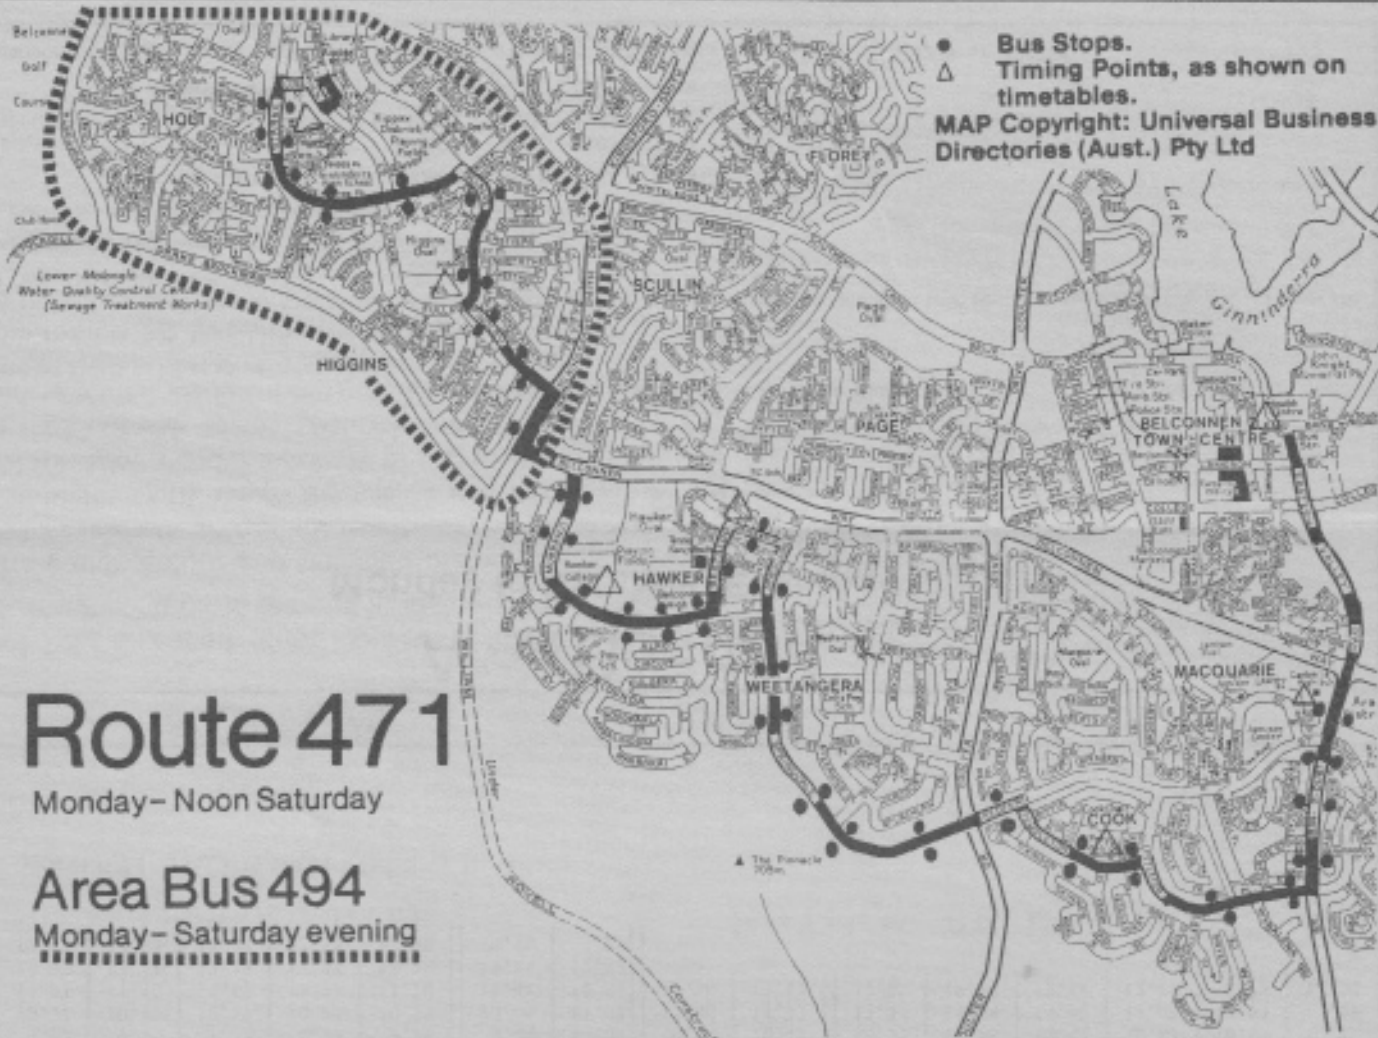

Route 471

BELCONNEN INTERCHANGE

Cook
Weetangera
Hawker
Higgins
KIPPAX

Monday - Noon Saturday

Area Bus 494

Monday - Saturday evening

Route 463

BELCONNEN INTERCHANGE

Jamison
Macquarie
Cook
Weetangera
Hawker
Higgins
Holt
KIPPAX

Saturday pm, Sunday and
Public Holidays

ROUTE 471 SERVES:-

Canberra High School
Jamison Centre
St Vincents Primary School
Cook Shops
Cook Primary School
Hawker Shops
Belconnen High School
Hawker College
Higgins Shops
Higgins Primary School
Kippax Playing Fields
Ginninderra High School
Kippax Centre

No services on Christmas Day,
New Years Day or Good Friday

CASH FARES

(current at 2/2/82 subject to alteration)
ADULT - 60¢ per ride.
CHILD/STUDENT - 30¢ per ride.
PENSIONER - 30¢ per ride.
A trip through or past an interchange
= 2 rides.
PREPURCHASED Fare Go rides and
Periodical tickets are sold at
interchanges and newsagents.
They are cheaper than cash.

INFORMATION

Bus Timetables 47 6185
Customer Relations..... 47 7052
School Bus Services..... 46 2668*
Lost Property
Belconnen Area 52 0224*
Woden Area..... 95 5278*
All other areas..... 95 5222*
*Weekday business hours only.

ACTION OFFICES are located at:

Head Office:
1st Floor, Akuna House, City.
City Interchange:

Belconnen Interchange.
Woden Interchange.

As at February 1984

Routes and Timetables may change to
better reflect travel needs.
All changes advertised on the back page of
the Wednesday Canberra Times.

Route 471

Monday - Noon Saturday

Area Bus 494

Monday - Saturday evening