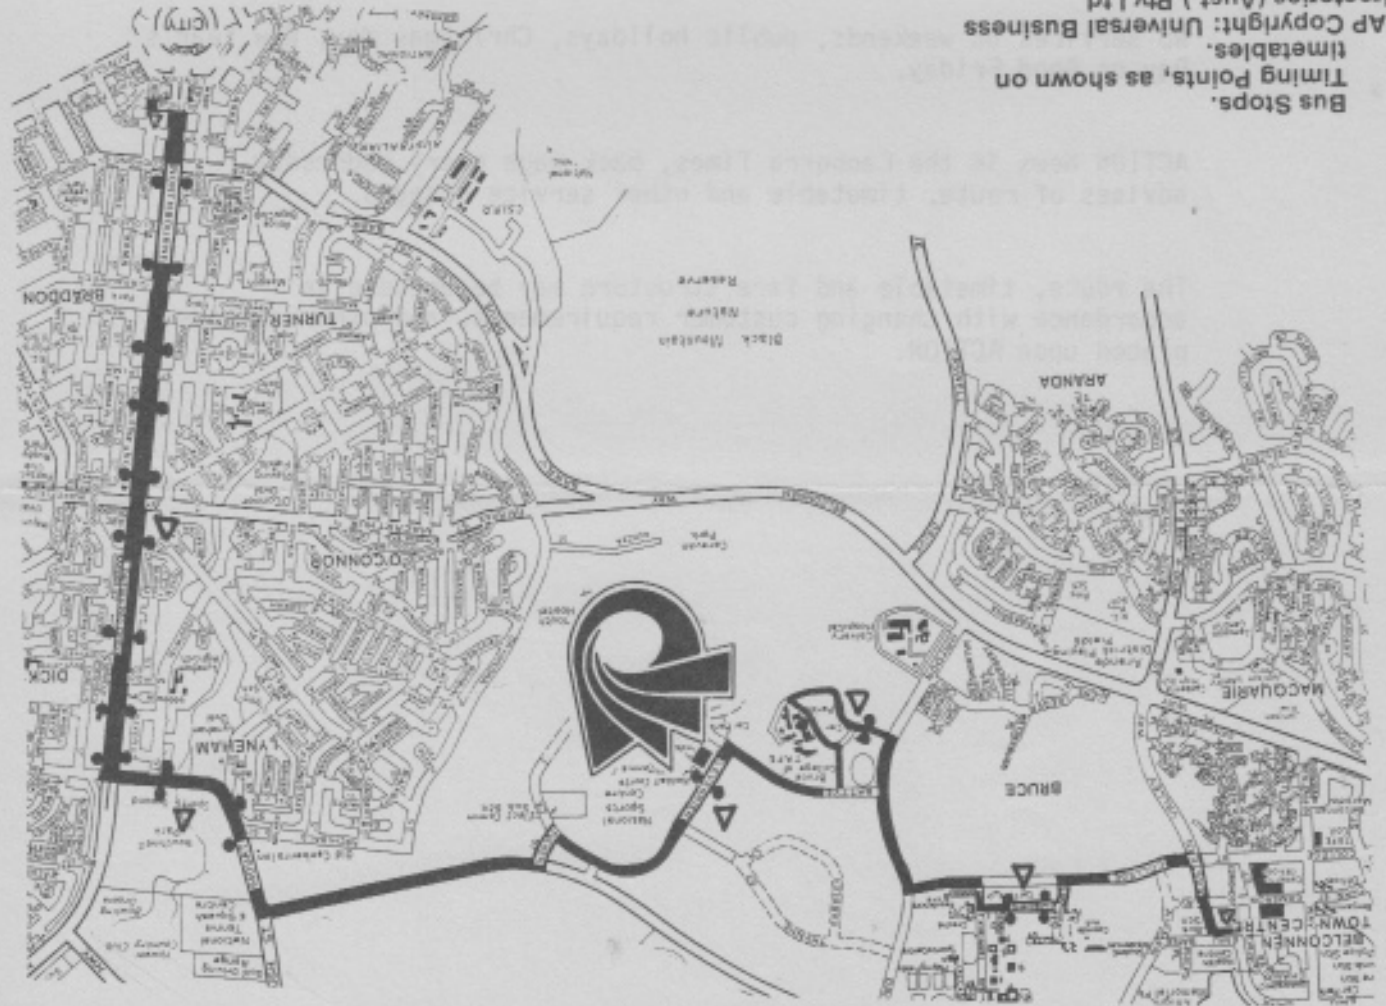

● Bus Stops.
▲ Timing Points, as shown on timetables.
MAP Copyright: Universal Business Directories (Aust.) Pty Ltd