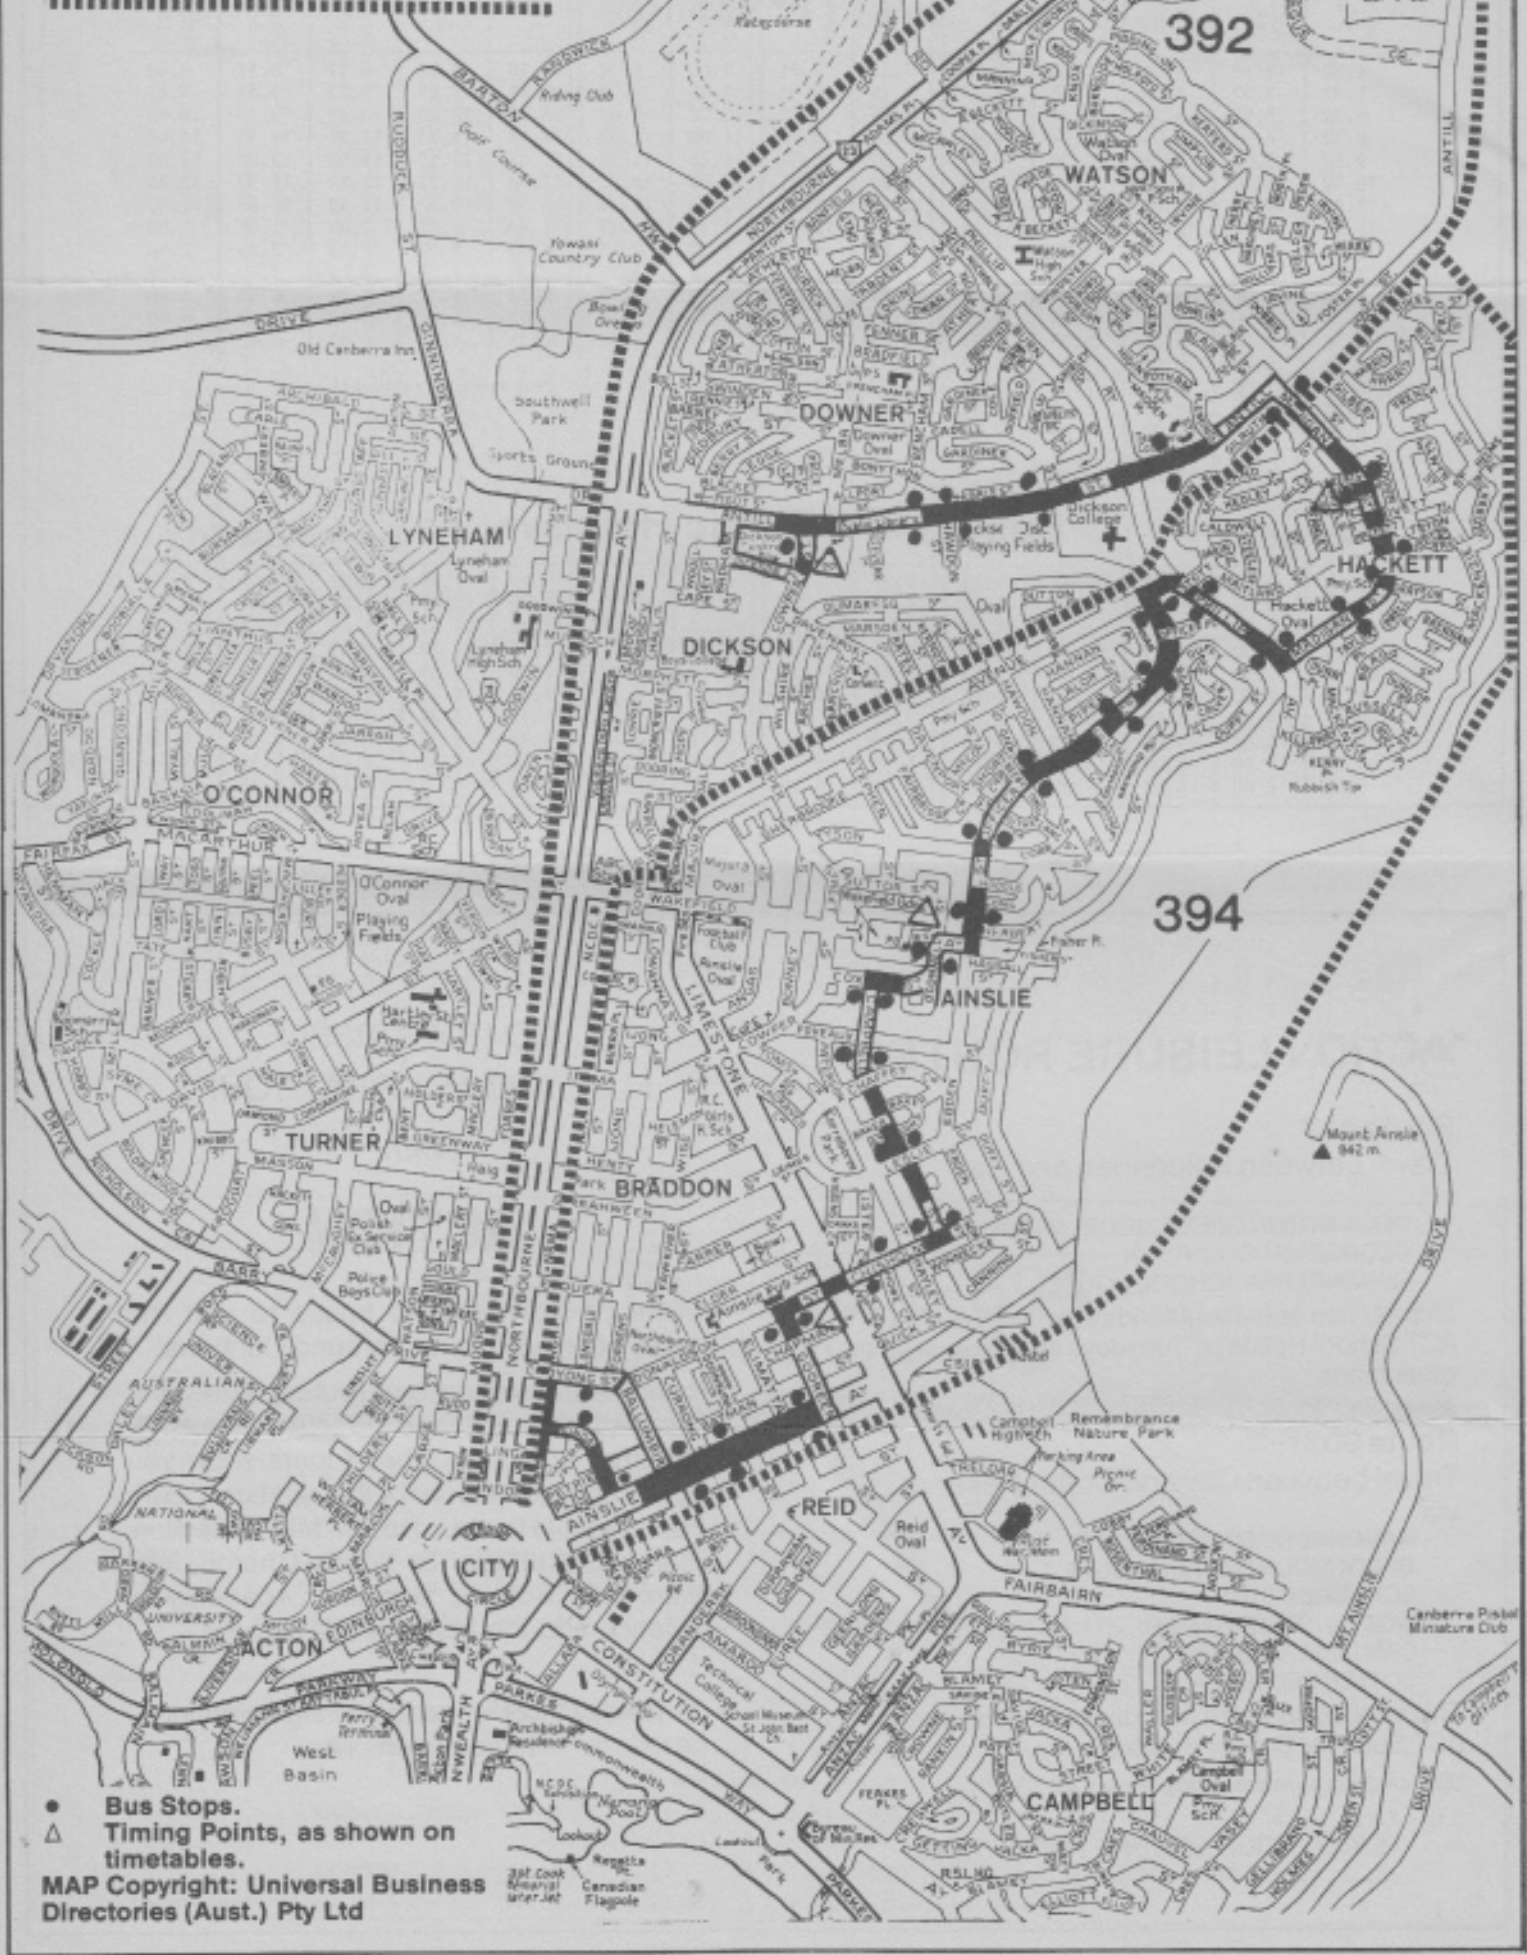

Route 385

Monday to Sunday

Area Bus 392 & 394

Monday — Saturday evenings

- Bus Stops.
- △ Timing Points, as shown on timetables.

MAP Copyright: Universal Business Directories (Aust.) Pty Ltd

Route 385

Monday to Friday

➔ TO CITY

➔ FROM CITY

Route 333 Connections													
Dickson Shops	Hackett Shops	Ainalie Shops	Our Linestone & Chisholm	City	Arrive Belconnen	Arrive Moden	Depart Moden	Depart Belconnen	City	Our Linestone & Chisholm	Ainalie Shops	Hackett Shops	Dickson Shops
6.22	6.27	6.34	6.38	6.43	6.59	7.01	7.00	7.02	7.18	7.23	7.27	7.35	7.40
6.52	6.57	7.04	7.08	7.13	7.29	7.31	7.45	7.45	8.03	8.08	8.12	8.20	8.25
7.22	7.27	7.34	7.38	7.43	7.59	8.01	8.00	8.00	8.18	8.23	8.27	8.35	8.40
7.32	7.38	7.47	7.52	7.58	8.14	8.16	8.30	8.30	8.48	8.53	8.57	9.05	9.10
7.47	7.53	8.02	8.07	8.13	8.31	8.31	9.00	9.02	9.18	9.23	9.27	9.35	9.40
8.02	8.08	8.17	8.22	8.28	8.46	8.46	9.30	9.32	9.48	9.53	9.57	10.05	10.10
8.17	8.23	8.32	8.37	8.43	9.01	9.01	10.00	10.02	10.18	10.23	10.27	10.35	10.40
8.37	8.42	8.49	8.53	8.58	9.14	9.16	10.30	10.32	10.48	10.53	10.57	11.05	11.10
8.52	8.57	9.04	9.08	9.13	9.29	9.31	11.00	11.02	11.18	11.23	11.27	11.35	11.40
9.22	9.27	9.34	9.38	9.43	9.59	10.01	11.30	11.32	11.48	11.53	11.57	12.05	12.10
9.52	9.57	10.04	10.08	10.13	10.29	10.31	12.00	12.02	12.18	12.23	12.27	12.35	12.40
10.22	10.27	10.34	10.38	10.43	10.59	11.01	12.30	12.32	12.48	12.53	12.57	1.05	1.10
10.52	10.57	11.04	11.08	11.13	11.29	11.31	1.00	1.02	1.18	1.23	1.27	1.35	1.40
11.22	11.27	11.34	11.38	11.43	11.59	12.01	1.30	1.32	1.48	1.53	1.57	2.05	2.10
11.52	11.57	12.04	12.08	12.13	12.29	12.31	2.00	2.02	2.18	2.23	2.27	2.35	2.40
12.22	12.27	12.34	12.38	12.43	12.59	1.01	2.30	2.32	2.48	2.53	2.57	3.05	3.10
12.52	12.57	1.04	1.08	1.13	1.29	1.31	3.00	3.02	3.18	3.23	3.27	3.35	3.40
1.22	1.27	1.34	1.38	1.43	1.59	2.01	3.30	3.32	3.48	3.53	3.57	4.05	4.10
1.52	1.57	2.04	2.08	2.13	2.29	2.31	3.58	4.00	4.18	4.23	4.27	4.35	4.40
2.22	2.27	2.34	2.38	2.43	2.59	3.01	4.13	4.15	4.33	4.38	4.42	4.50	4.55
2.52	2.57	3.04	3.08	3.13	3.29	3.31	4.28	4.30	4.48	4.54	4.59	5.09	5.15
3.22	3.27	3.34	3.38	3.43	3.59	4.01	4.43	4.45	5.03	5.09	5.14	5.24	5.30
3.52	3.57	4.04	4.08	4.13	4.31	4.31	4.58	5.00	5.18	5.24	5.29	5.39	5.45
4.22	4.27	4.34	4.38	4.43	5.01	5.01	5.13	5.15	5.33	5.39	5.44	5.54	6.00
4.52	4.57	5.04	5.08	5.13	5.31	5.31	5.28	5.30	5.48	5.54	5.59	6.09	6.15
5.22	5.27	5.34	5.38	5.43	6.01	6.01	6.00	6.02	6.18	6.23	6.27	6.35	6.40
5.37	5.42	5.49	5.53	5.58	6.14	6.16							
5.52	5.57	6.04	6.08	6.13	6.29	6.31							
6.52	6.57	7.04	7.08	7.13	7.29	7.31							
7.56	8.00	8.05	8.08	8.13	8.29	8.31							
8.56	9.00	9.05	9.08	9.13	9.29	9.31							
9.56	10.00	10.05	10.08	10.13	10.29	10.31							

See Area Bus Timetable

Late Shopping Nights Only

9.05	9.10	9.13	9.18	9.23
9.18	9.23	9.26	9.31	9.36

Area Bus 392 & 394

Monday to Saturday Evenings

Area Buses operate outbound from the interchange to any stop within the area marked by dotted lines on the weekday route map.

**Check the map carefully and use the Area Bus that is most suitable for you.

To use an Area Bus:

1. From the Interchange -

board the bus and advise the driver of your destination ie your bus stop. The driver will plan the best route for all passengers and will stop at your stop.

2. Within the area but travelling further out within the area -

ring the duty supervisor on 477052 and advise him of your location and destination, he will provide details of the next area bus past your stop.

3. Towards the Interchange -

use the inbound services as detailed on this pamphlet.

AREA BUS TIMETABLE FROM THE INTERCHANGE - EVENINGS ONLY

	Area Bus 392						Area Bus 394					
MONDAY - FRIDAY	7.03	7.33	8.03	8.33	9.03	9.33	6.48	7.03	7.33	8.03	8.33	9.03
	10.03	10.33	11.03	11.33			9.33	10.03	10.33	11.03	11.33	
SATURDAY	7.03	8.03	9.03	10.03	11.03	11.20	7.33	8.33	9.33	10.33	11.20	

4. Permanent bookings can be made for Area Buses, please ring the duty supervisor on 477052.