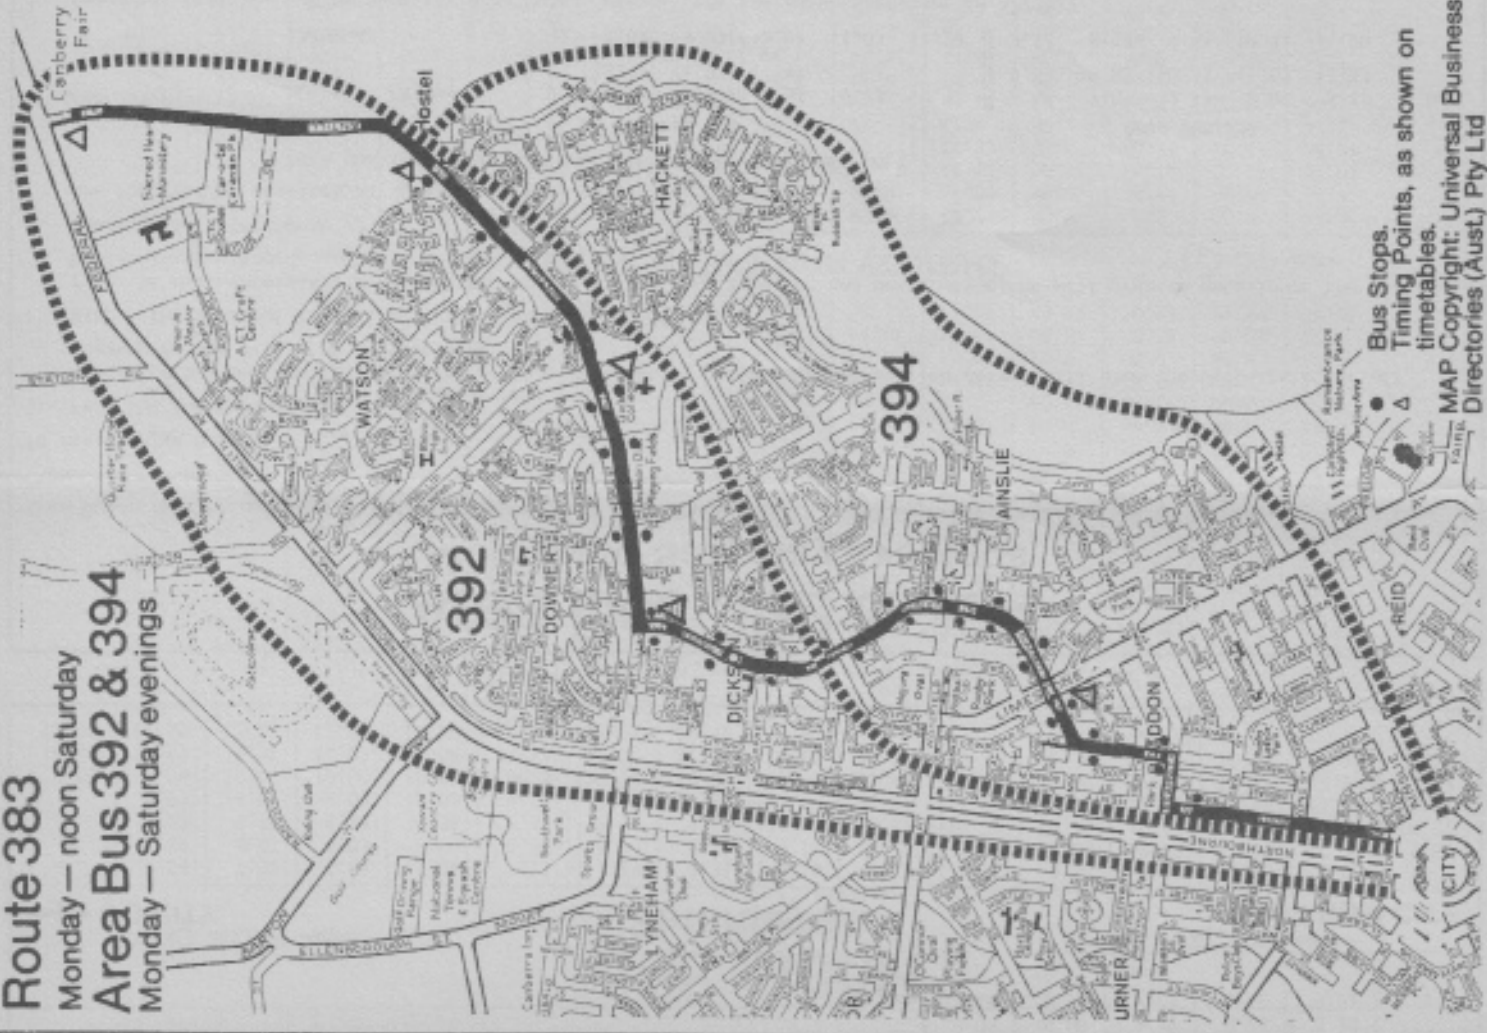

Other routes in this timetable serve the area shown on the maps.

No services on Christmas Day, New Years Day or Good Friday

CASH FARES

(current at 2/2/82 subject to alteration)
ADULT — 60¢ per ride.
CHILD/STUDENT — 30¢ per ride.
PENSIONER — 30¢ per ride.
A trip through or past an interchange = 2 rides.
PREPURCHASED Fare Go rides and Periodical tickets are sold at interchanges and newsagents. They are cheaper than cash.

INFORMATION

Bus Timetables 47 6185
Customer Relations 47 7052
School Bus Services 46 2668*
Lost Property
Belconnen Area 52 0224*
Woden Area 95 5278*
All other areas 95 5222*
*Weekday business hours only.

ACTION OFFICES are located at:

Head Office:
1st Floor, Akuna House, City.
City Interchange:

Belconnen Interchange.
Woden Interchange.

As at February 1984
Routes and Timetables may change to better reflect travel needs.
All changes advertised on the back page of the Wednesday Canberra Times.

5 NOV 1984

Route 383

CITY
Braddon
Ainslie
Dickson Centre
Health Services Hostel
CANBERRY FAIR
Monday — noon Saturday
Area Bus 392 & 394
Monday — Saturday evenings

Route 362

CITY
Braddon
Dickson
Downer
Watson
Showground
CANBERRY FAIR
Saturday pm, Sunday & Public Holidays

Route 385

CITY
Ainslie
Hackett
DICKSON SHOPS
Saturday, Sunday & Public Holidays

Route 383
Monday — noon Saturday
Area Bus 392 & 394
Monday — Saturday evenings

Bus Stops.
Timing Points, as shown on timetables.
MAP Copyright: Universal Business Directories (Aust.) Pty Ltd