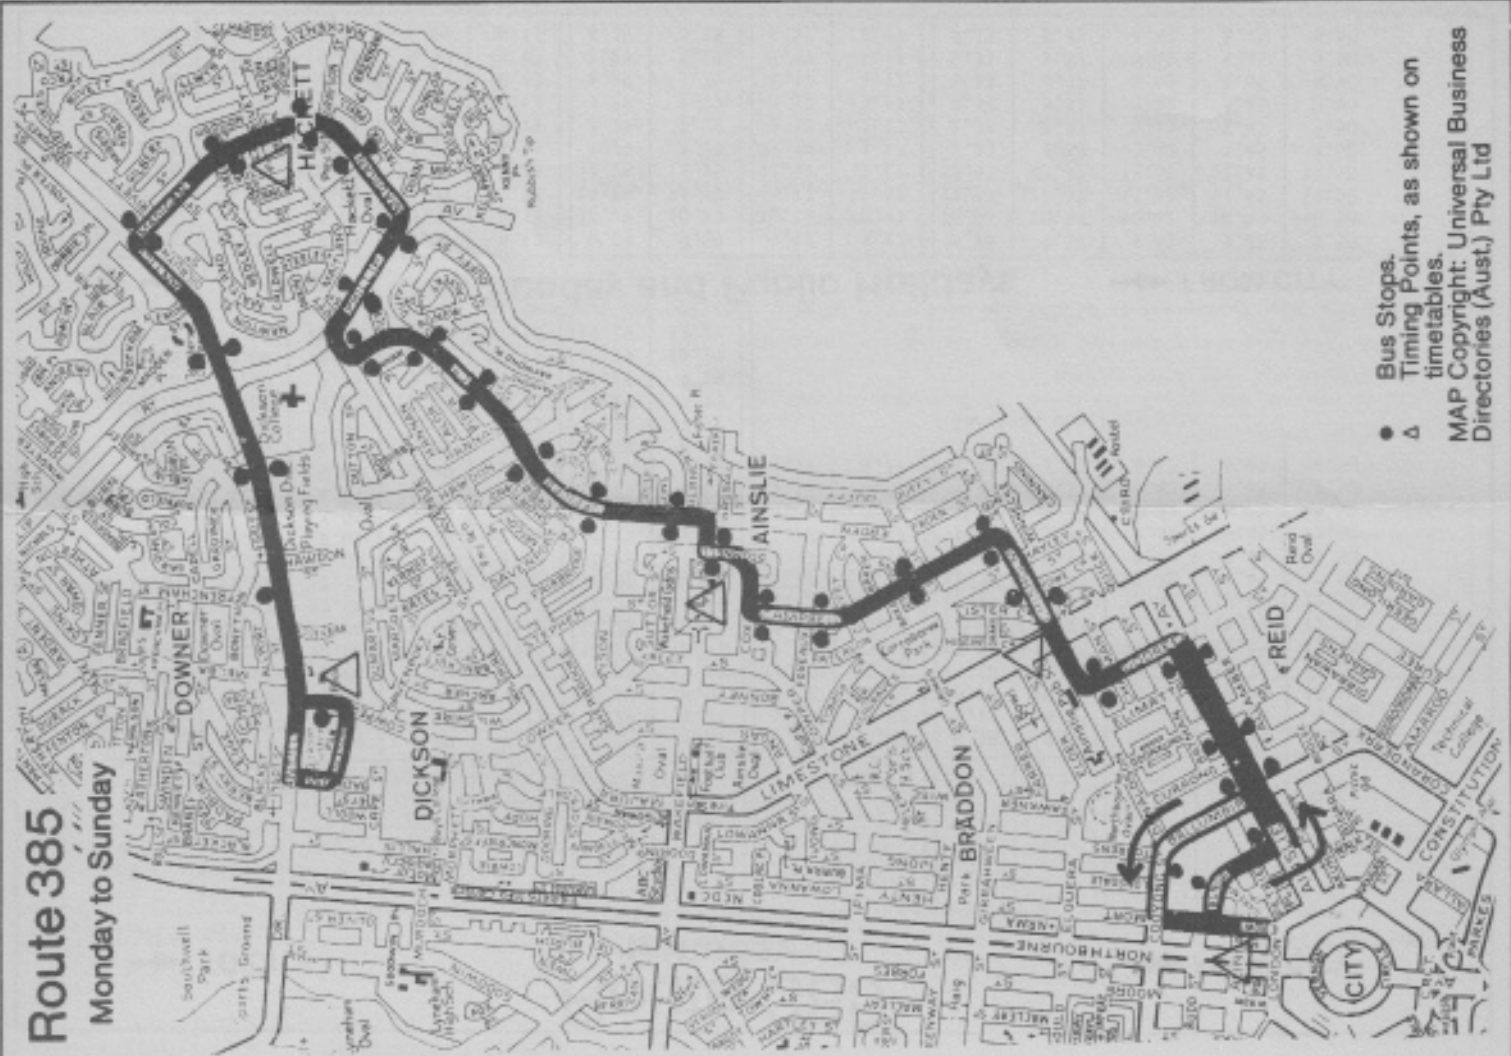

Route 385

Monday to Sunday

● Bus Stops.
▲ Timing Points, as shown on timetables.
MAP Copyright: Universal Business Directories (Aust.) Pty Ltd