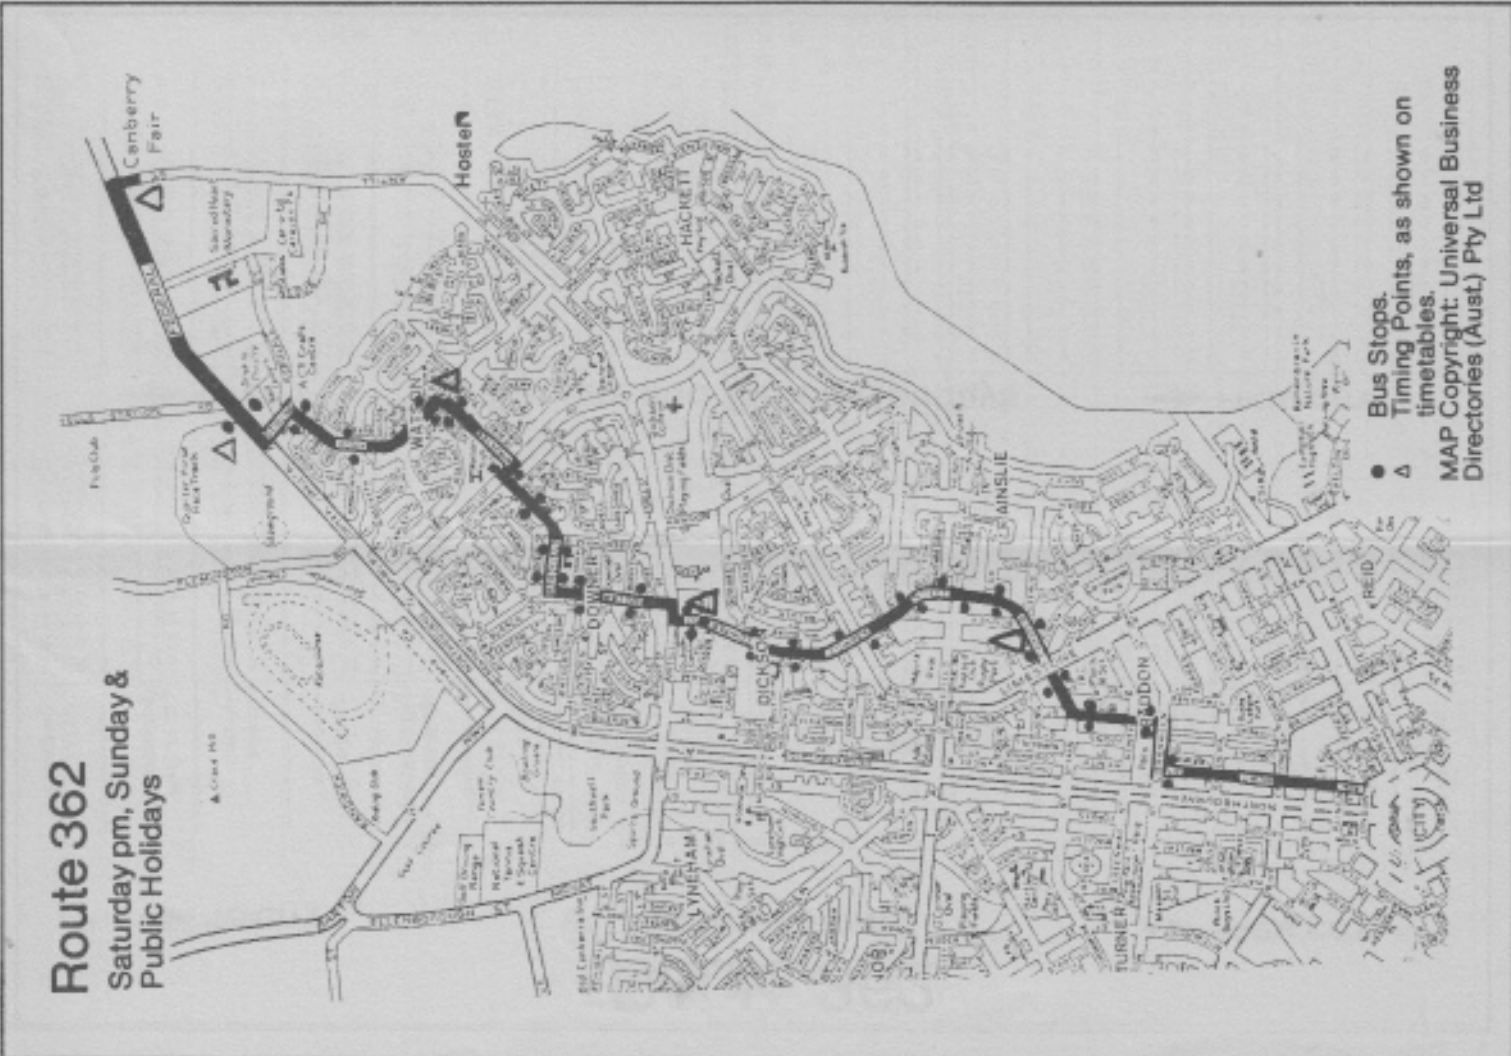

Route 385

Monday to Sunday

● Bus Stops.
 ▲ Timing Points, as shown on timetables.
 MAP Copyright: Universal Business Directories (Aust.) Pty Ltd

Route 362

Saturday pm, Sunday & Public Holidays

● Bus Stops.
 ▲ Timing Points, as shown on timetables.
 MAP Copyright: Universal Business Directories (Aust.) Pty Ltd