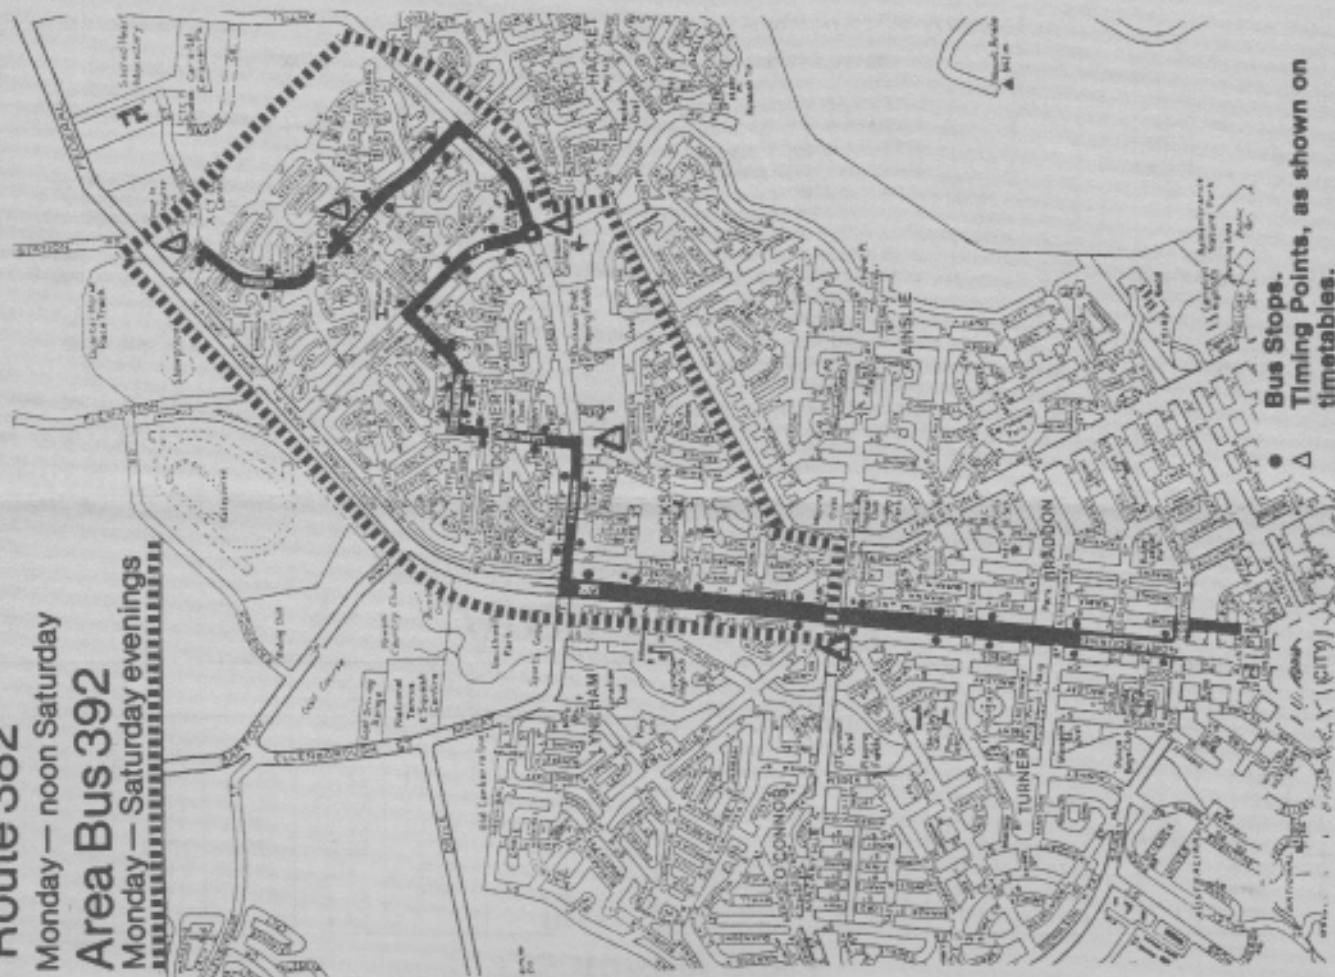

No services on Christmas Day, New Years Day or Good Friday

CASH FARES

(current at 2/2/82 subject to alteration)

ADULT — 60¢ per ride.

CHILD/STUDENT — 30¢ per ride.

PENSIONER — 30¢ per ride.

A trip through or past an interchange = 2 rides.

PREPURCHASED Fare Go rides and Periodical tickets are sold at interchanges and newsagents. They are cheaper than cash.

INFORMATION

Bus Timetables 47 6185
Customer Relations..... 47 7052
School Bus Services..... 46 2668*

Lost Property

Belconnen Area 52 0224*
Woden Area..... 95 5278*
All other areas..... 95 5222*

*Weekday business hours only.

ACTION OFFICES are located at:

Head Office:
1st Floor, Akuna House, City.

City Interchange:

Belconnen Interchange.
Woden Interchange.

As at February 1984

Routes and Timetables may change to better reflect travel needs. All changes advertised on the back page of the Wednesday Canberra Times.

ACTION

5 NOV 1984

Route 382

CITY

Northbourne Avenue

Dickson Centre

Downer

WATSON (Knox St)

Monday — noon Saturday

Area Bus 392

Monday — Saturday evenings

Route 362

CITY

Braddon

Dickson

Downer

Watson

Showground

CANBERRY FAIR

Saturday pm, Sunday &

Public Holidays

Route 465

CITY

Dickson Shops

National Sports Stadium

Calvary Hospital.

Belconnen

BELCONNEN INTERCHANGE

Saturday pm, Sunday &

Public Holidays

Route 382

Monday — noon Saturday

Area Bus 392

Monday — Saturday evenings

● Bus Stops.
▲ Timing Points, as shown on timetables.

MAP Copyright: Universal Business Directories (Aust.) Pty Ltd