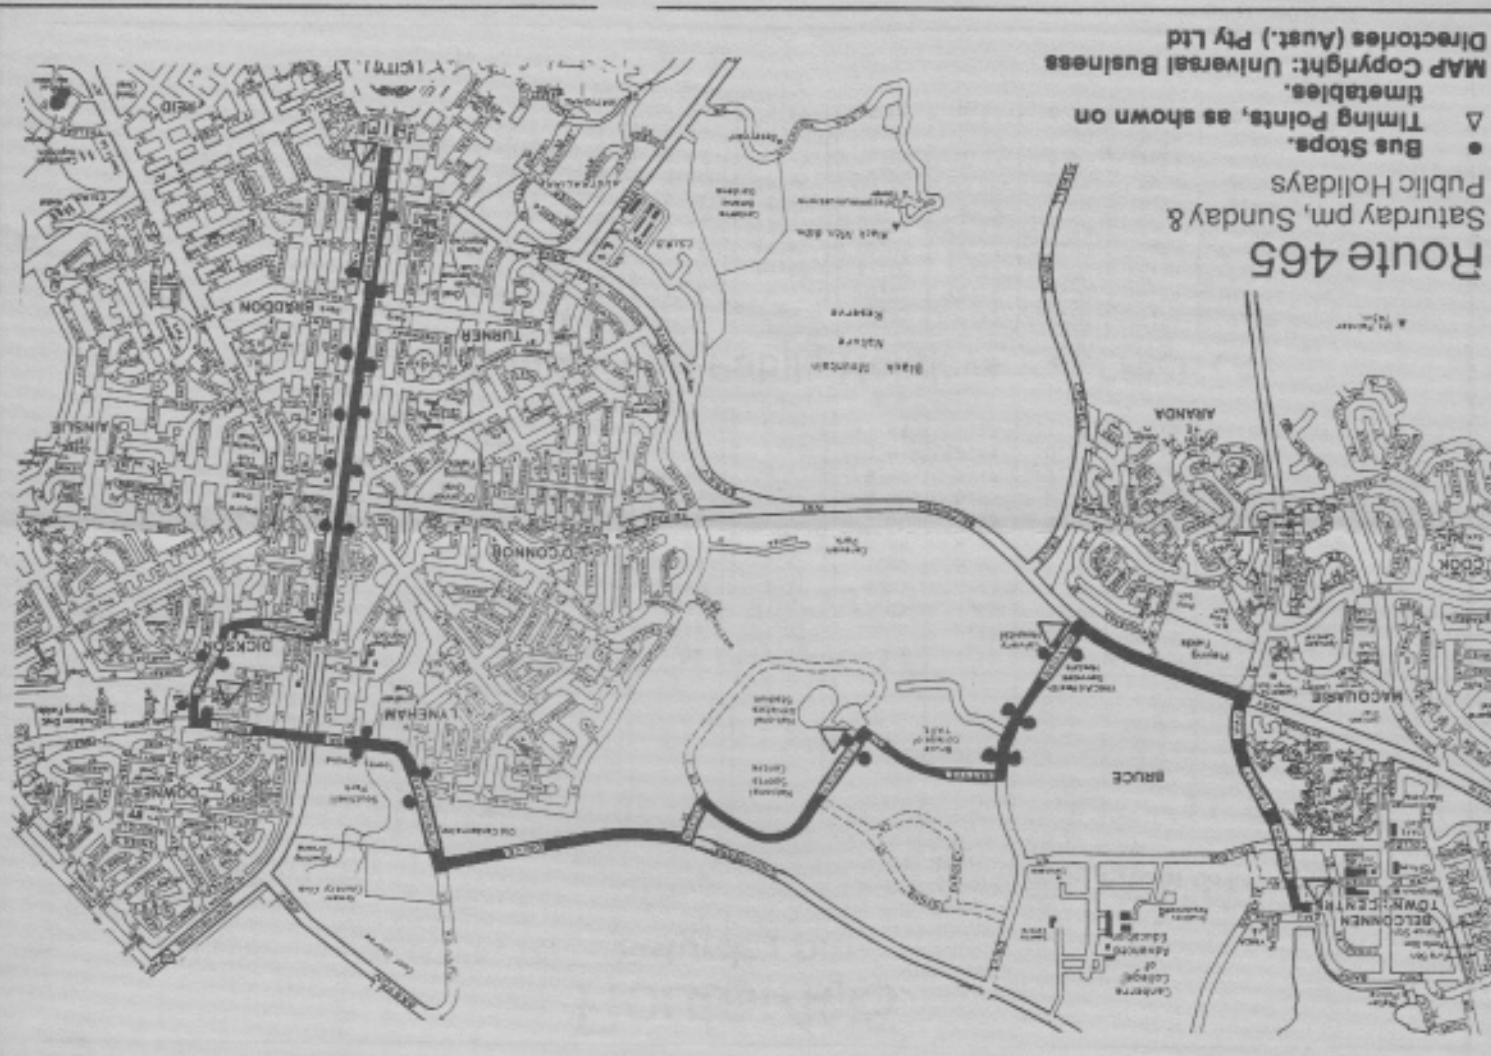

● Bus Stops.
 ▲ Timing Points, as shown on
 timetables.
 MAP Copyright: Universal Business
 Directories (Aust.) Pty Ltd

Route 362

Saturday pm

➔ TO CITY

➔ FROM CITY

Route 333 Connections															
Canberry Fair	Showground	Watson Shops	Dickson Shops	All Saints Church	City	Arrive Belmont	Arrive Woden	Depart Woden	Depart Belmont	City	All Saints Church	Dickson Shops	Watson Shops	Showground	Canberry Fair
1.26	1.28	1.30	1.34	1.38	1.43	1.59	1.59	12.47	12.47	1.03	1.06	1.10	1.14	1.16	1.19
2.26	2.28	2.30	2.34	2.38	2.43	2.59	2.59	1.47	1.47	2.03	2.06	2.10	2.14	2.16	2.19
3.26	3.28	3.30	3.34	3.38	3.43	3.59	3.59	2.47	2.47	3.03	3.06	3.10	3.14	3.16	3.19
4.26	4.28	4.30	4.34	4.38	4.43	4.59	4.59	3.47	3.47	4.03	4.06	4.10	4.14	4.16	4.19
5.26	5.28	5.30	5.34	5.38	5.43	5.59	5.59	4.47	4.47	5.03	5.06	5.10	5.14	5.16	5.19
6.26	6.28	6.30	6.34	6.38	6.43	6.59	6.59	5.47	5.47	6.03	6.06	6.10	6.14	6.16	6.19
7.26	7.28	7.30	7.34	7.38	7.43	7.59	7.59								
8.26	8.28	8.30	8.34	8.38	8.43	8.59	8.59								
9.26	9.28	9.30	9.34	9.38	9.43	9.59	9.59								
10.26	10.28	10.30	10.34	10.38	10.43	10.59	10.59								