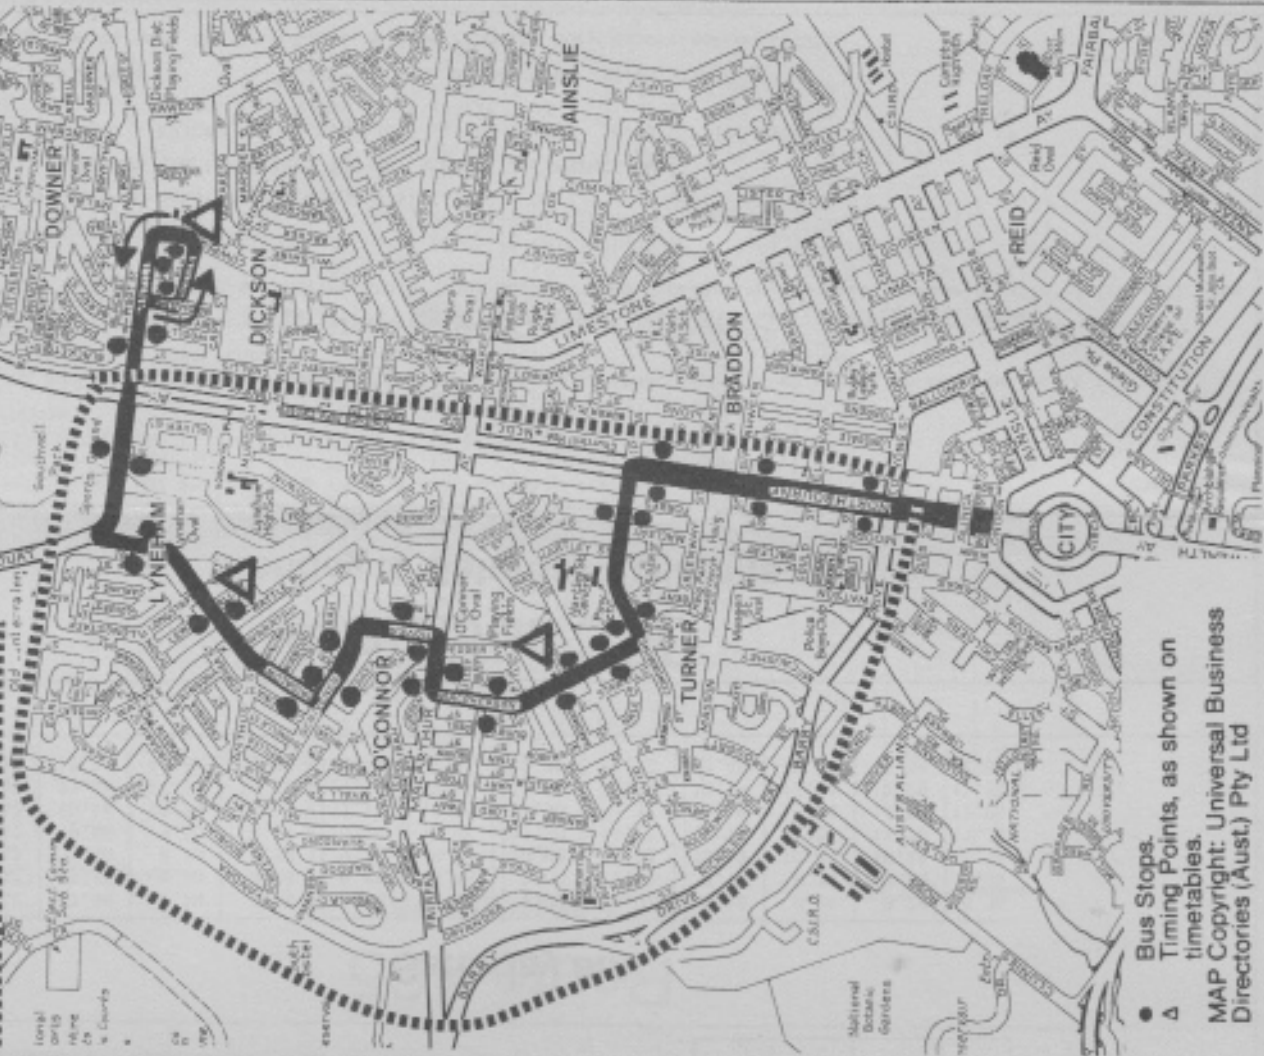

Route 465

BELCONNEN INTERCHANGE
 Calvary Hospital
 National Sports Stadium
 Dickson Shops
 CITY
 Saturday pm, Sunday and Public
 Holidays

Route 381

Monday - Noon Saturday

Area Bus 390

Monday - Saturday Evenings