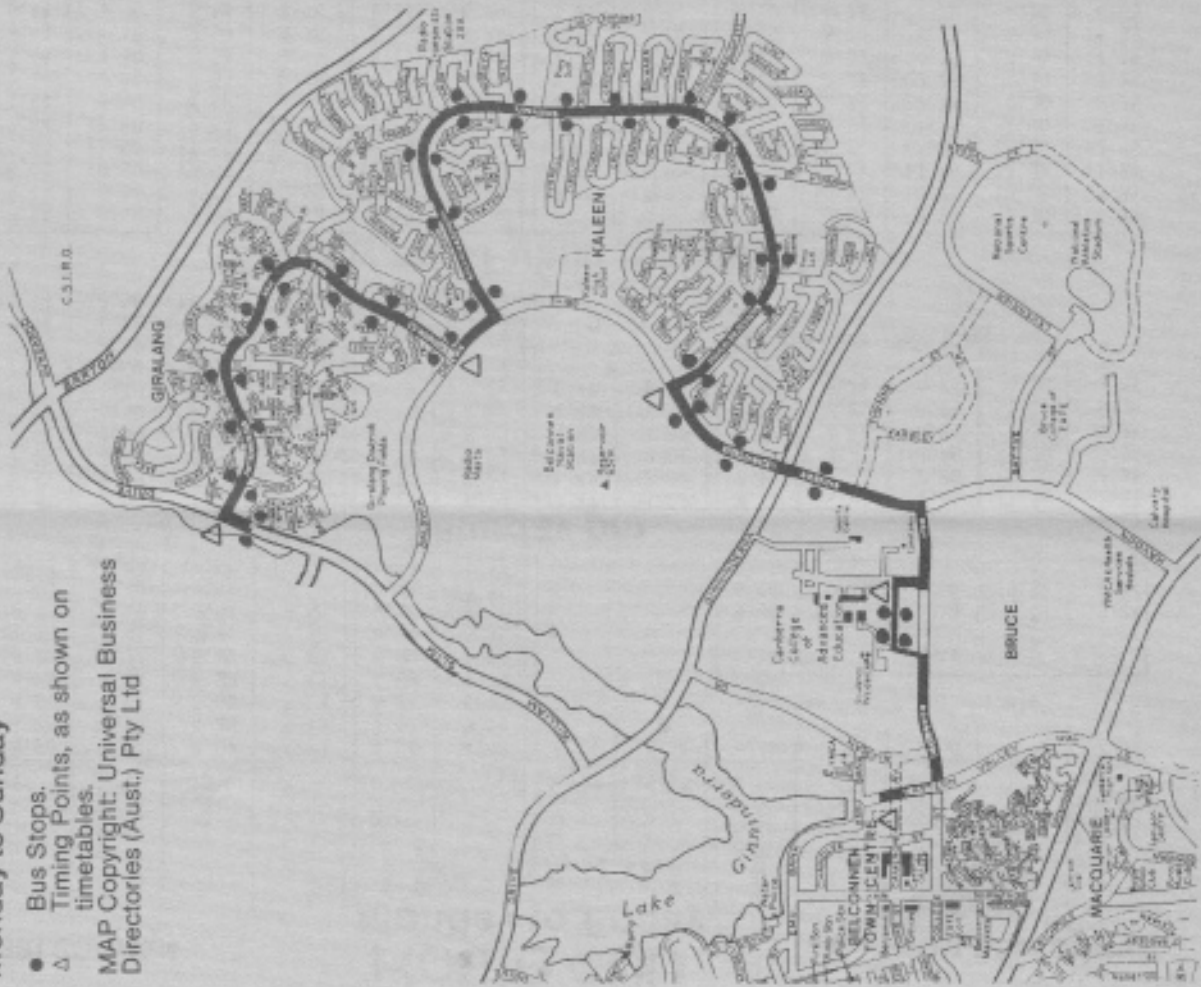

Route 400

Monday to Sunday

1. Bus Stops.
   - △ Timing Points, as shown on timetables.
2. MAP Copyright: Universal Business Directories (Aust.) Pty Ltd