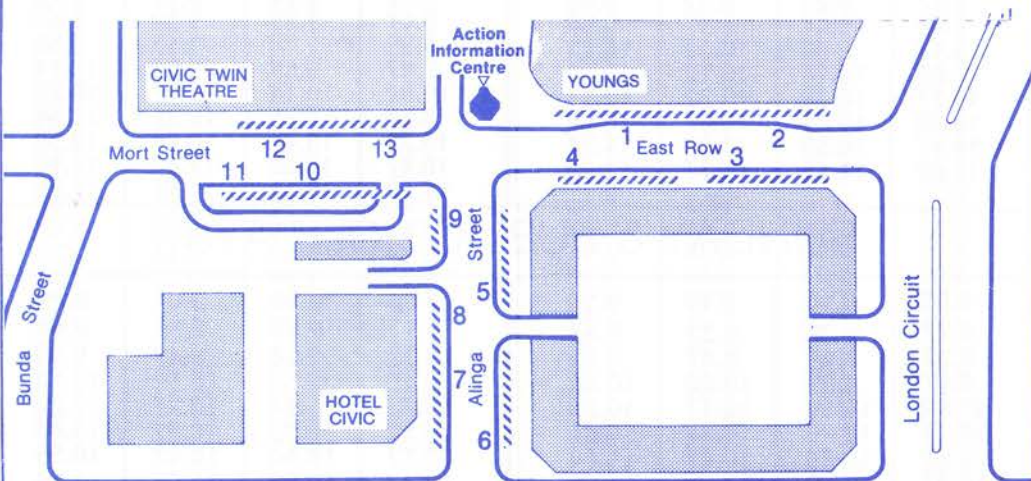

T & G Building
(London Circuit)

Lakeside Hotel
(London Circuit)

CITY

Electricity
House
(London Circuit)

Albert Hall
(Commonwealth
Avenue)

Phillip Swimming Pool
(Melrose Drive)

WODEN INTERCHANGE

CITY INTERCHANGE LOADING POINTS