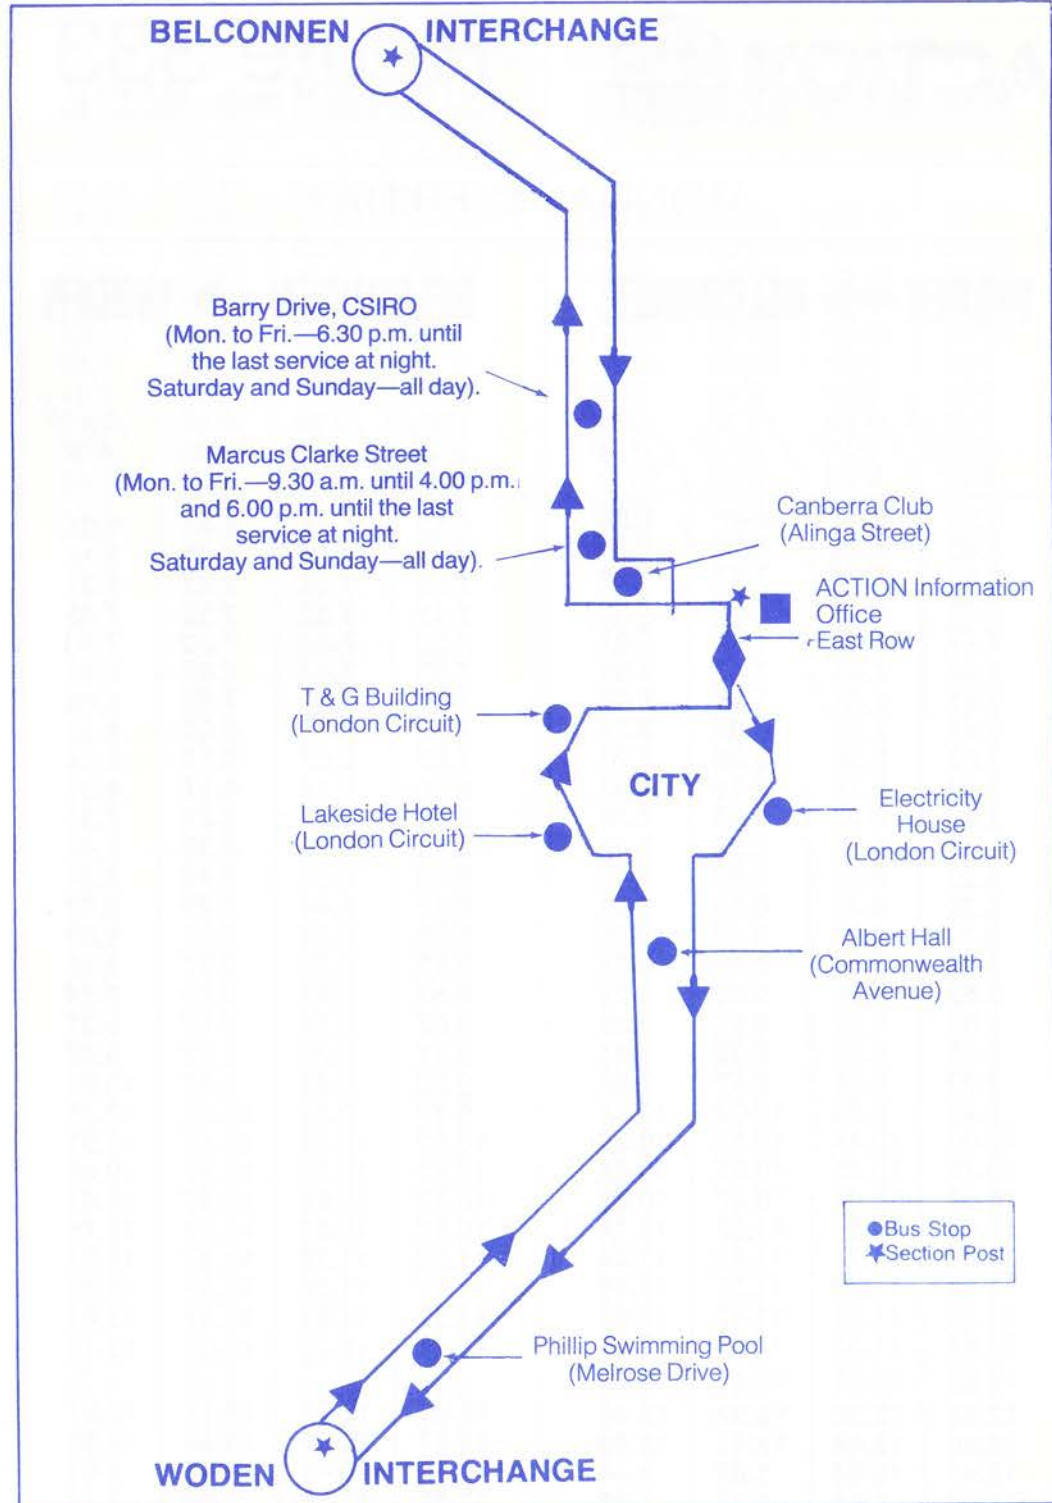

T & G Building
(London Circuit)

Lakeside Hotel
(London Circuit)

CITY

Electricity
House
(London Circuit)

Albert Hall
(Commonwealth
Avenue)

Phillip Swimming Pool
(Melrose Drive)

WODEN INTERCHANGE

CITY INTERCHANGE LOADING POINTS