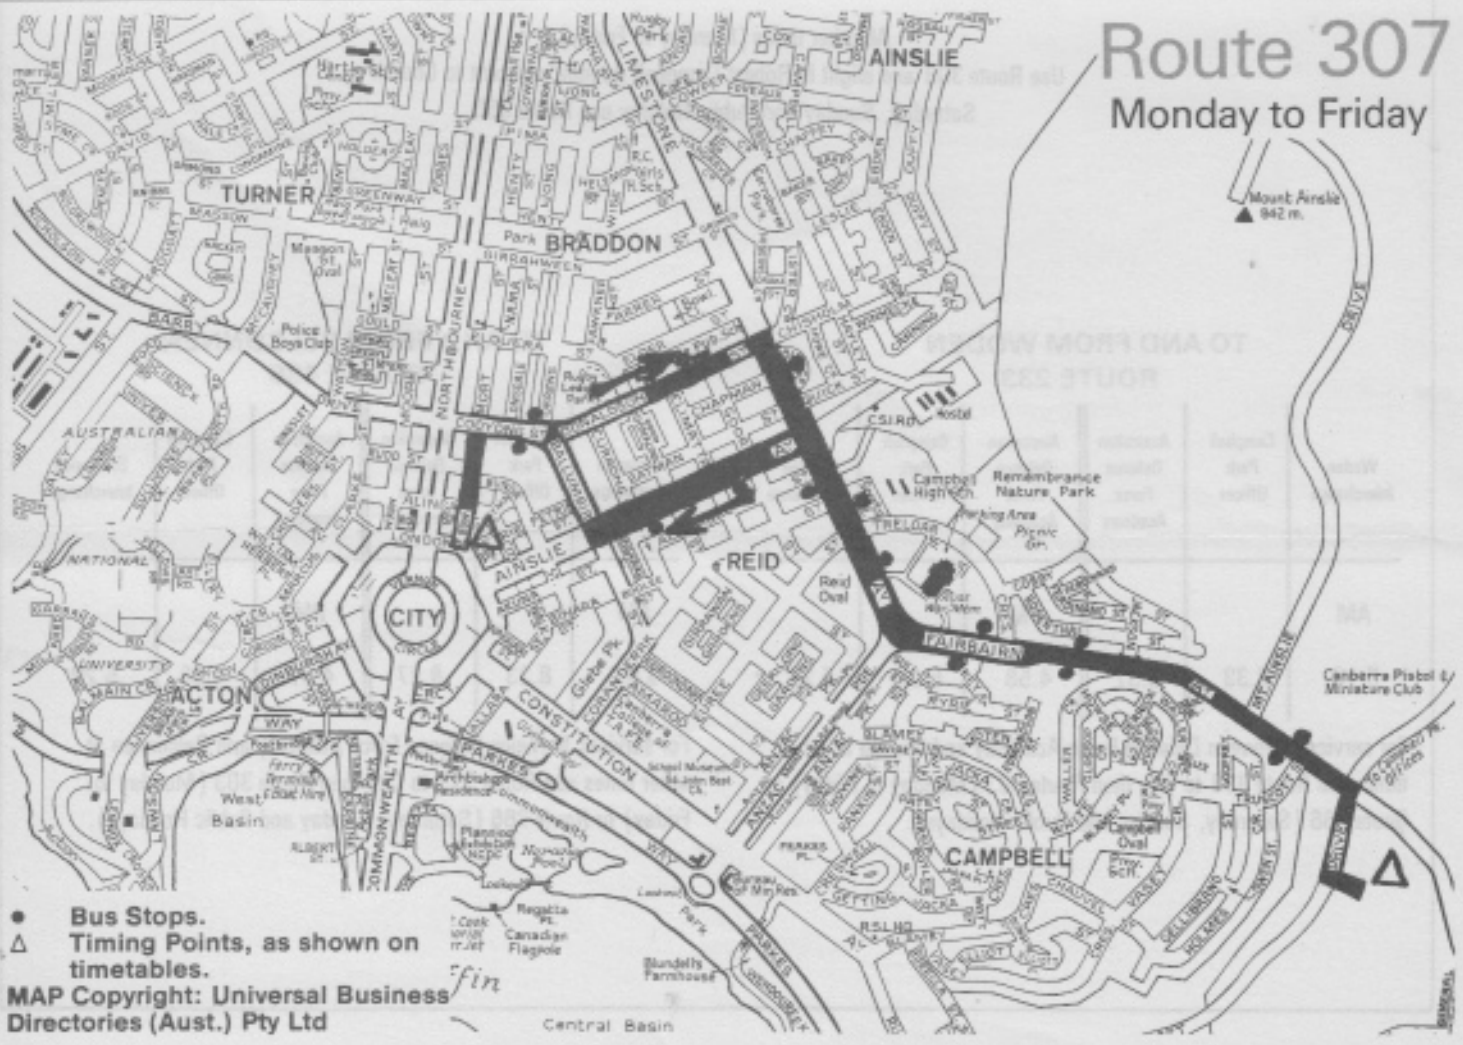

Route 302
CITY INTERCHANGE
Campbell Park Offices
**AUSTRALIAN DEFENCE
FORCE ACADEMY**

Route 436
BELCONNEN INTERCHANGE
Campbell Park Offices
**AUSTRALIAN DEFENCE
FORCE ACADEMY**

Route 233
WODEN INTERCHANGE
Campbell Park Offices
**AUSTRALIAN DEFENCE
FORCE ACADEMY**

Monday—Friday limited services

This timetable contains details of special services to the Australian Defence Force Academy.
For travel at times other than those mentioned in this timetable use Route 303 between the City and Duntroon.

No services on Christmas Day,
New Years Day or Good Friday

CASH FARES
(current at 2/2/82 subject to alteration)
ADULT — 60¢ per ride.
CHILD/STUDENT — 30¢ per ride.
PENSIONER — 30¢ per ride.
UNEMPLOYED PERSONS — 10¢ per ride.
A trip through or past an interchange = 2 rides.

PREPURCHASED Fare Go rides and
Periodical tickets are sold at Interchanges and newsagents. They are cheaper than cash.

INFORMATION

Bus Timetables
Mon-Fri 7.00 am-6.00 pm } 516566
Sat 7.00 am-12.30 pm }
Sun 9.00 am-7.00 pm }
Bus Timetables (other times)
Belconnen Services 520239
Nth/Sth Services 462113
Woden/Tuggeranong Svcs 955216
School Bus Services *462668
Lost Property
Belconnen Area *520224
Woden Area *955278
All other areas *955222
Customer Relations *462147
*Weekday business hours only.

ACTION Head Office located at:
1st Floor, Akuna House, City

As at December 1984