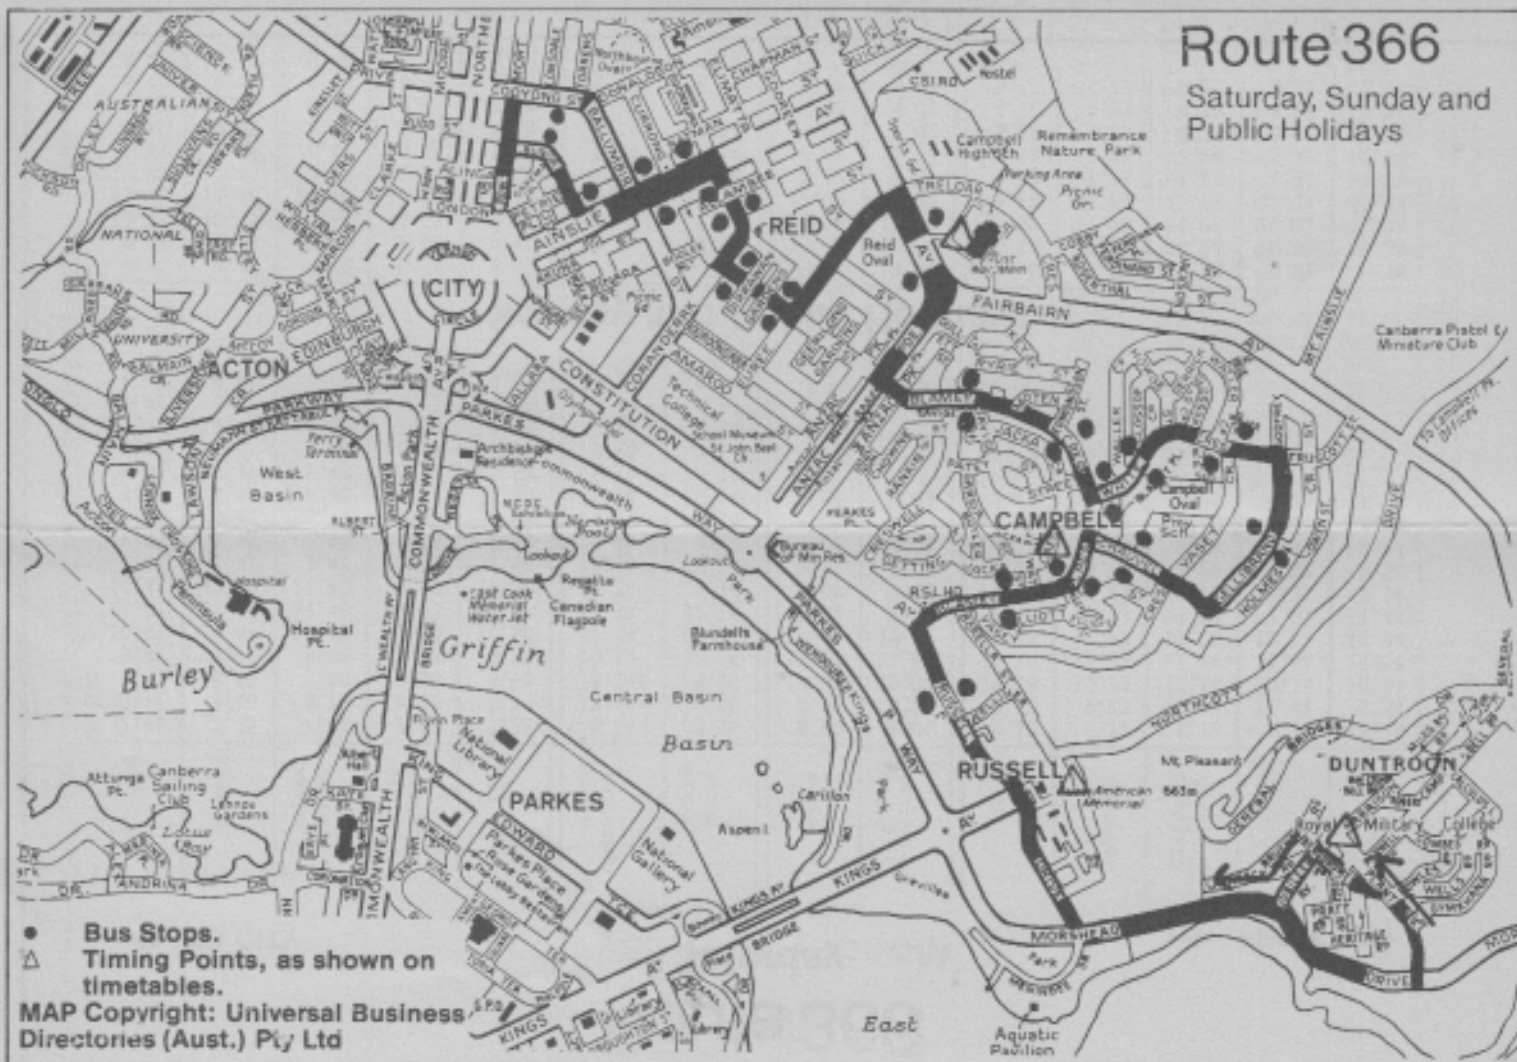

ACTION PRE-PURCHASED TICKETS

We have a variety of pre-purchased tickets to suit your travel needs.

1. **Monthly**
  - providing unlimited travel for a calendar month
  - **Cost: $32.00 adult**
  - **$11.80 concession**
2. **Quarterly (Concessions only)**
  - providing unlimited travel for a calendar quarter
  - **Q1 JAN, FEB, MARCH**
  - **Q2 APRIL, MAY, JUNE**
  - **Q3 JULY, AUG, SEPT**
  - **Q4 OCT, NOV, DEC**
  - **Cost: $26.00**
3. **Day Tripper**
  - providing unlimited travel for one day
  - **Cost: $2.60 adult**
  - **$1.30 concession**
4. **Mini Bus Week (Concessions only)**
  - providing unlimited travel for 7 days (Monday to Sunday)
  - **Cost: $3.20**
5. **Fare Go Tickets**
  - single ride tickets in booklets
  - **Adults (Book of 10) $5.10**
  - **Child/Students (Book of 10) $2.30**
  - **Pensioners (Book of 10) $2.00**

Books of 20 and 50 tickets are also available.

Concession travel is available to children up to 15 years, High School students, Tertiary students with ACTION Authority cards and any other persons with an ACTION Authority card.

Fares current at 18.1.84 subject to amendment.