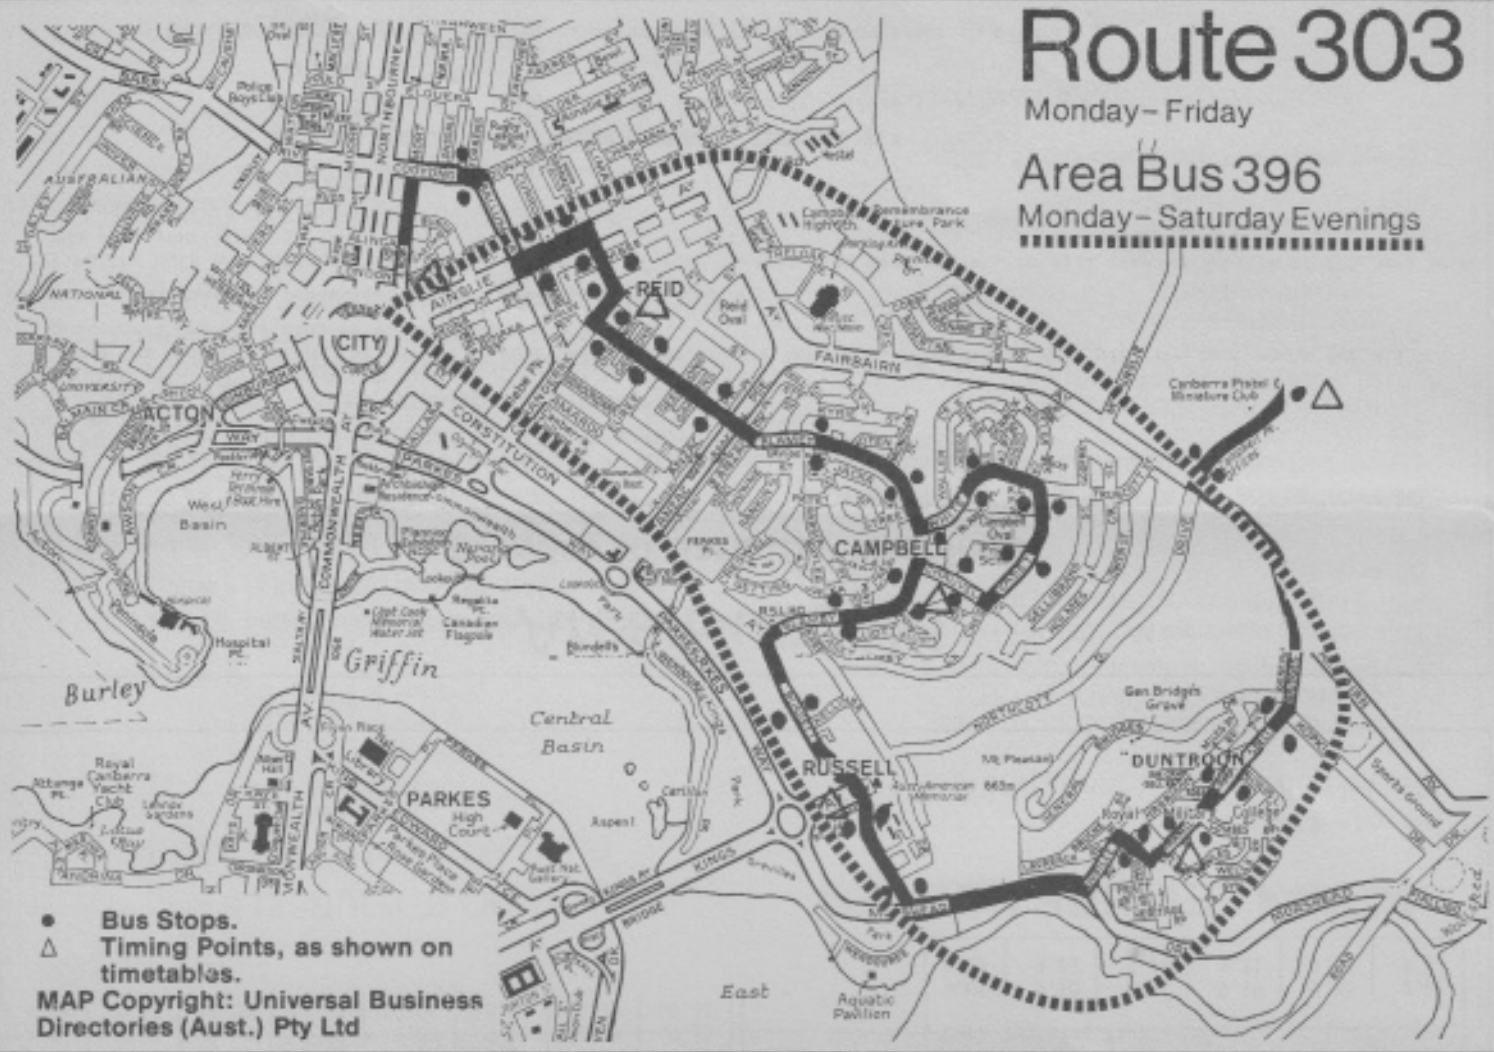

ROUTE 303 SERVES:

Gorman House
Campbell Shops
St Thomas More Primary School
Campbell Oval
Campbell Primary School
RSL Headquarters
Russell Offices
Duntroon
Campbell Park Offices

No services on Christmas Day,
New Years Day or Good Friday

CASH FARES

(current at 2/2/82 subject to alteration)
ADULT — 60¢ per ride.
CHILD/STUDENT — 30¢ per ride.
PENSIONER — 30¢ per ride.
A trip through or past an interchange
= 2 rides.
PREPURCHASED Fare Go rides and
Periodical tickets are sold at
interchanges and newsagents.
They are cheaper than cash.

INFORMATION

Bus Timetables 47 6185
Customer Relations..... 47 7052
School Bus Services.... 46 2668*
Lost Property
Belconnen Area 52 0224*
Woden Area..... 95 5278*
All other areas..... 95 5222*
*Weekday business hours only.

ACTION OFFICES are located at

Head Office:
1st Floor, Akuna House, City.
City Interchange:

Belconnen Interchange.
Woden Interchange.

As at February 1984

Routes and Timetables may change to
better reflect travel needs.
All changes advertised on the back page of
the Wednesday Canberra Times.

Route 303

CITY
Reid
Campbell
Russell
Duntroon
CAMPBELL PARK OFFICES
Monday - Friday

Area Bus 396

Monday - Saturday Evenings

Route 366

CITY
Reid
Campbell
DUNTROON
Saturday, Sunday and
Public Holidays

Route 303

Monday - Friday

Area Bus 396

Monday - Saturday Evenings

● Bus Stops.
△ Timing Points, as shown on
timetables.

MAP Copyright: Universal Business
Directories (Aust.) Pty Ltd