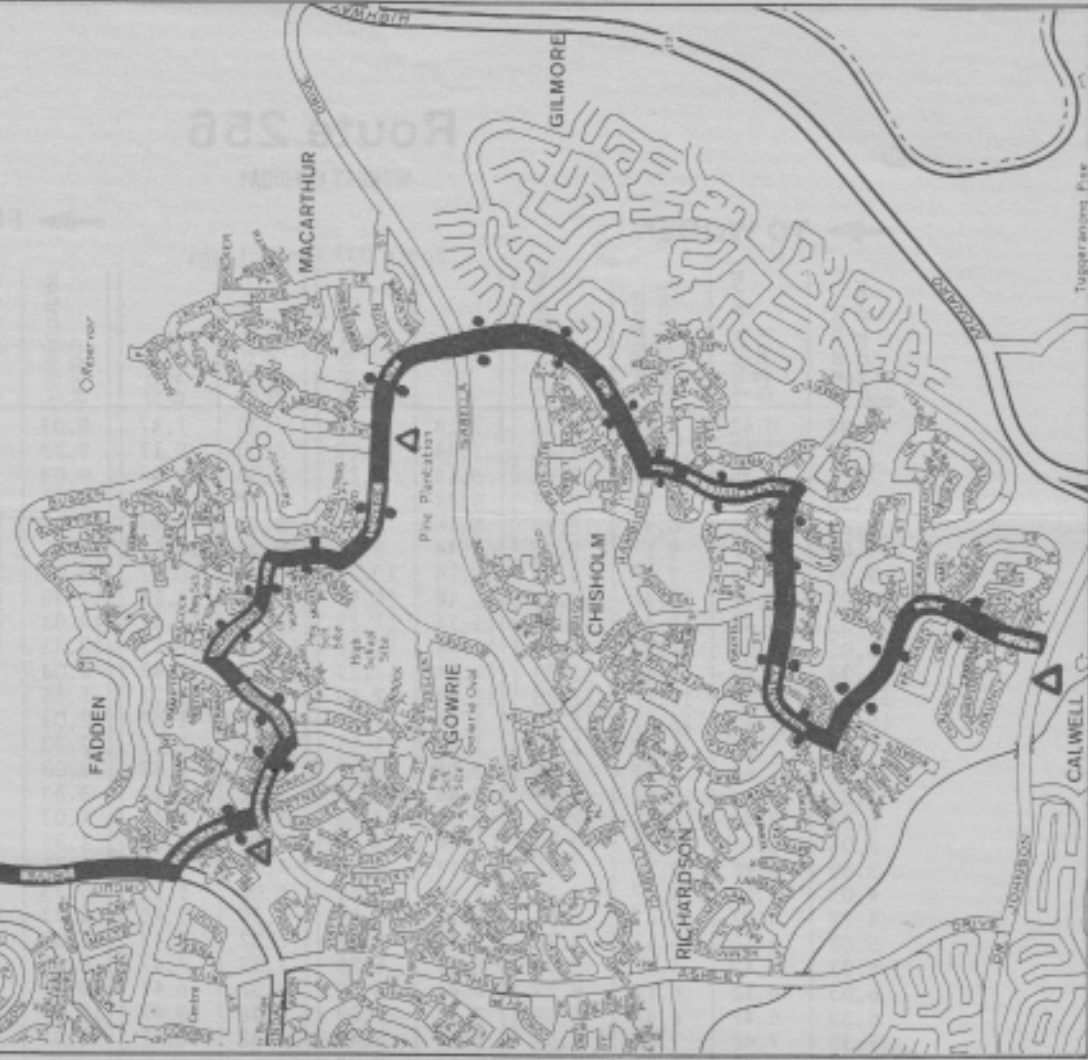

ROUTE 256 SERVICES:—

Fadden
Macarthur
Chisholm East

Other routes in this timetable serve the areas shown on the maps.

No services on Christmas Day, New Years Day or Good Friday

CASH FARES

(current at 18/1/84 subject to alteration)

ADULT — 60¢ per ride

CHILD/STUDENT — 30¢ per ride

PENSIONER — 30¢ per ride

A trip through or past an interchange = 2 rides.

PREPURCHASED FareGo rides and Periodical tickets are sold at interchanges and newsagents. They are cheaper than cash.

INFORMATION

Bus Timetables 47 6185

Customer Relations 47 7052

School Bus Services 46 2668*

Lost Property

Belconnen Area 52 0224*

Woden Area 95 5278*

All other areas 95 5222*

*Weekday business hours only.

ACTION OFFICES are located at:

Head Office:

1st Floor, Akuna House, City.

City Interchange

Belconnen Interchange

Woden Interchange

As at March 1984, Routes and Timetables may change to better reflect travel needs. All changes advertised on the back page of the Wednesday Canberra Times.

- 5 NOV 1984

ACTION

Route 256

WODEN INTERCHANGE

Fadden

Macarthur

Chisholm East

RICHARDSON TERMINUS

Monday - Sunday and Public Holidays

WODEN TOWN CENTRE

- Bus Stops.
- △ Timing Points, as shown on timetables.

MAP Copyright: Universal Business Directories (Aust.) Pty Ltd

Route 256
Monday to Sunday

Wannassa

Interim Service Only