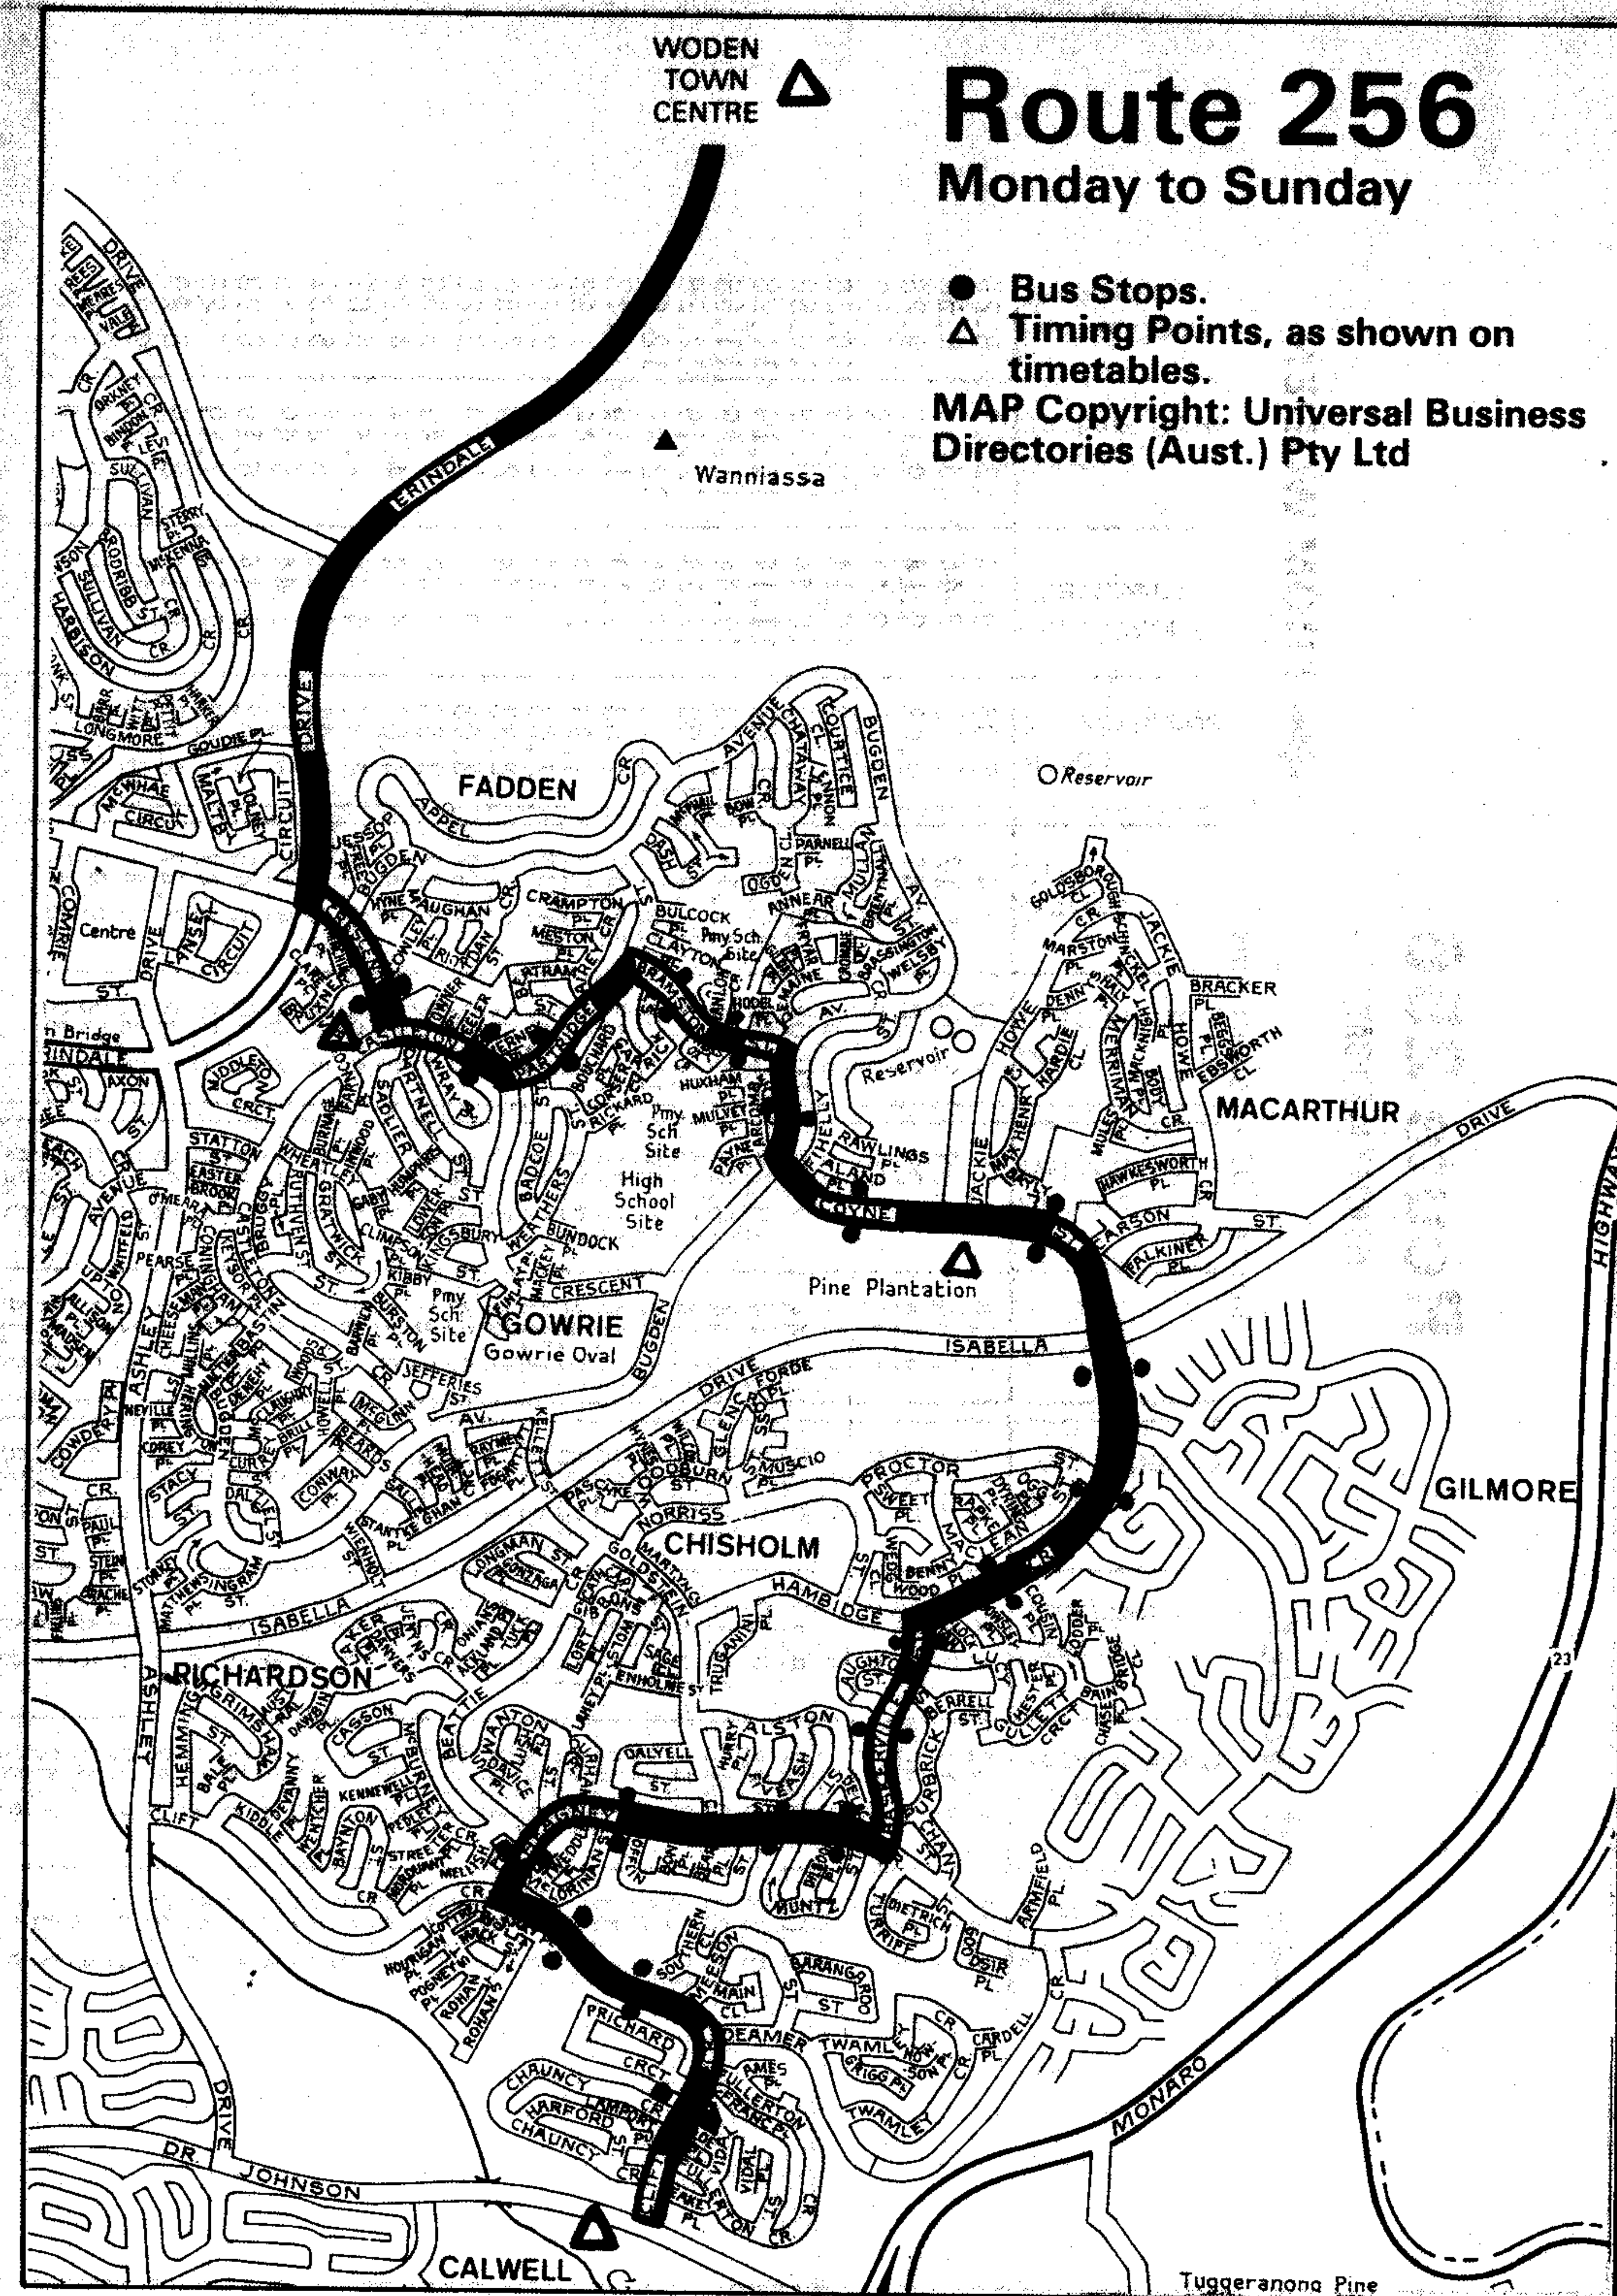

ROUTE 256: SERVICES:—

Fadden
Macarthur
Chisholm East

Other routes in this timetable serve the areas shown on the maps.

No services on Christmas Day, New Years Day or Good Friday

CASH FARES

(current at 18/1/84 subject to alteration)

ADULT — 60¢ per ride

CHILD/STUDENT — 30¢ per ride

PENSIONER — 30¢ per ride

A trip through or past an interchange = 2 rides.

PREPURCHASED Fare Go rides and Periodical tickets are sold at Interchanges and newsagents. They are cheaper than cash.

INFORMATION

Bus Timetables 47 6185

Customer Relations 47 7052

School Bus Services 46 2668*

Lost Property

Belconnen Area 52 0224*

Woden Area 95 5278*

All other areas 95 5222*

*Weekday business hours only.

ACTION OFFICES are located at:

Head Office:
1st Floor, Akuna House, City.
City Interchange
Belconnen Interchange
Woden Interchange

As at March 1984, Routes and Timetables may change to better reflect travel needs. All changes advertised on the back page of the Wednesday Canberra Times.

- 5 NOV 1984

ACTION

Route 256

WODEN INTERCHANGE

Fadden

Macarthur

Chisholm East

RICHARDSON TERMINUS

Monday - Sunday and Public Holidays

Interim Service Only