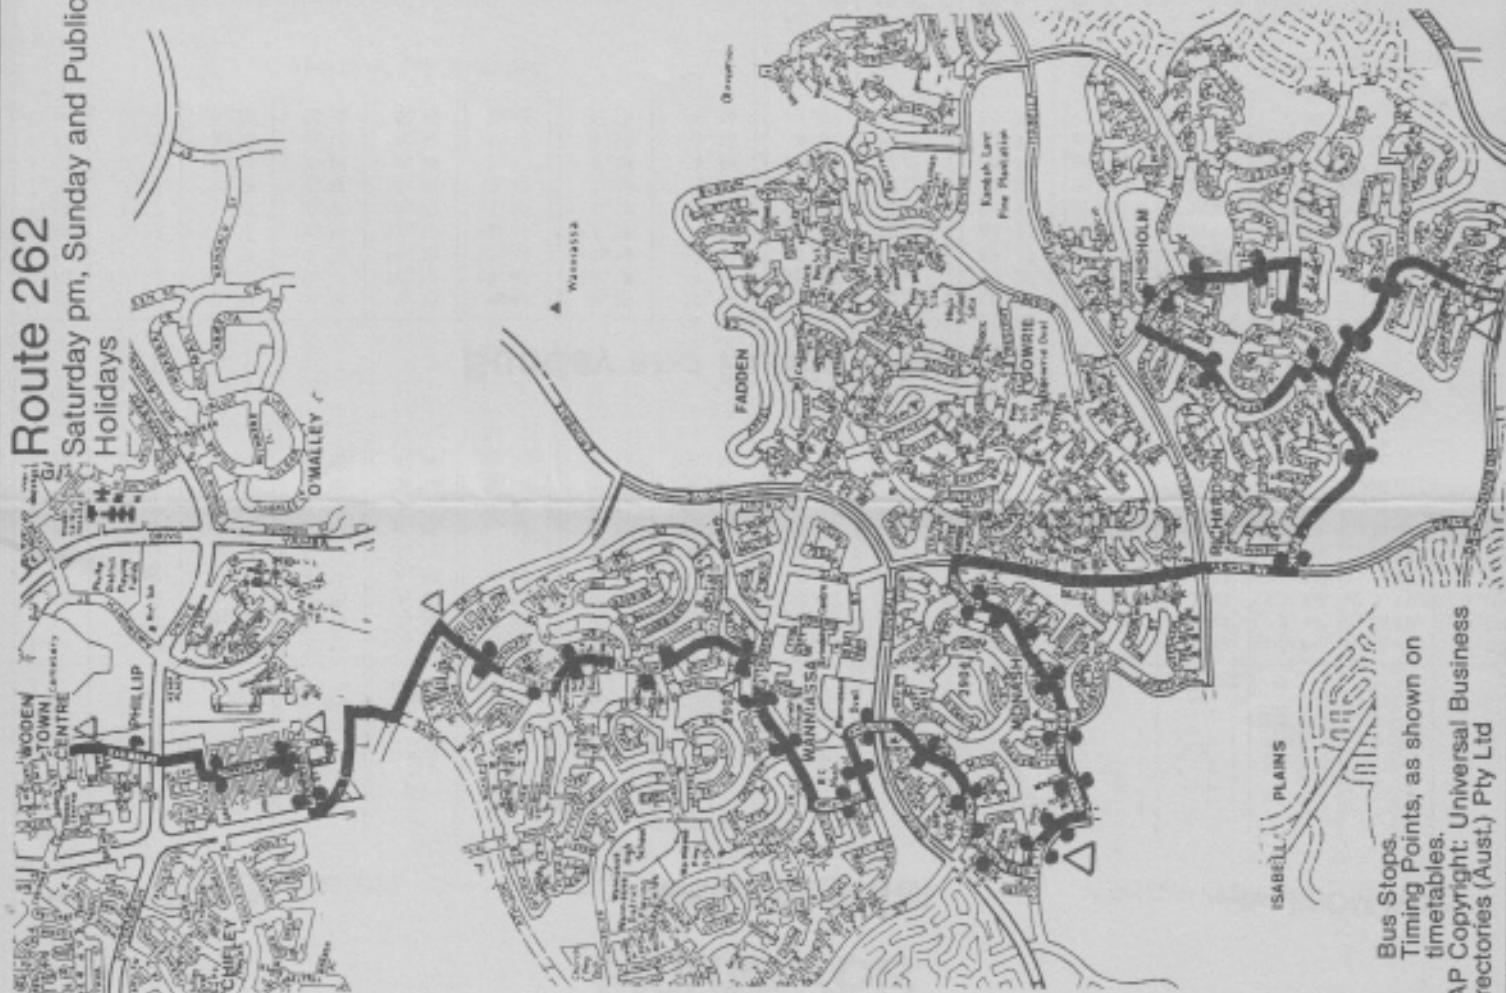

Route 262

Saturday pm, Sunday and Public
Holidays

● Bus Stops.
△ Timing Points, as shown on
timetables.
MAP Copyright: Universal Business
Directories (Aust.) Pty Ltd

ACTION PRE-PURCHASED TICKETS

We have a variety of pre-purchased tickets to suit your travel needs.

1. **1. Monthly**
   — providing unlimited travel for a calendar month
   Cost: $32.00 adult
   $11.80 concession
2. **2. Quarterly (Concessions only)**
   — providing unlimited travel for a calendar quarter
   Q1 JAN, FEB, MARCH
   Q2 APRIL, MAY, JUNE
   Q3 JULY, AUG, SEPT
   Q4 OCT, NOV, DEC
   Cost: $26.00
3. **3. Day Tripper**
   — providing unlimited travel for one day
   Cost: $2.60 adult
   $1.30 concession
4. **4. Mini Bus Week (Concessions only)**
   — providing unlimited travel for 7 days (Monday to Sunday)
   Cost: $3.20
5. **5. Fare Go Tickets**
   — single ride tickets in booklets
   Adults (Book of 10) $5.10
   Child/Students (Book of 10) $2.30
   Pensioners (Book of 10) $2.00
   Books of 20 and 50 tickets are also available.

Concession travel is available to children up to 15 years, High School students, Tertiary students with ACTION Authority cards and any other persons with an ACTION Authority card.
Fares current at 18.1.84 subject to amendment.