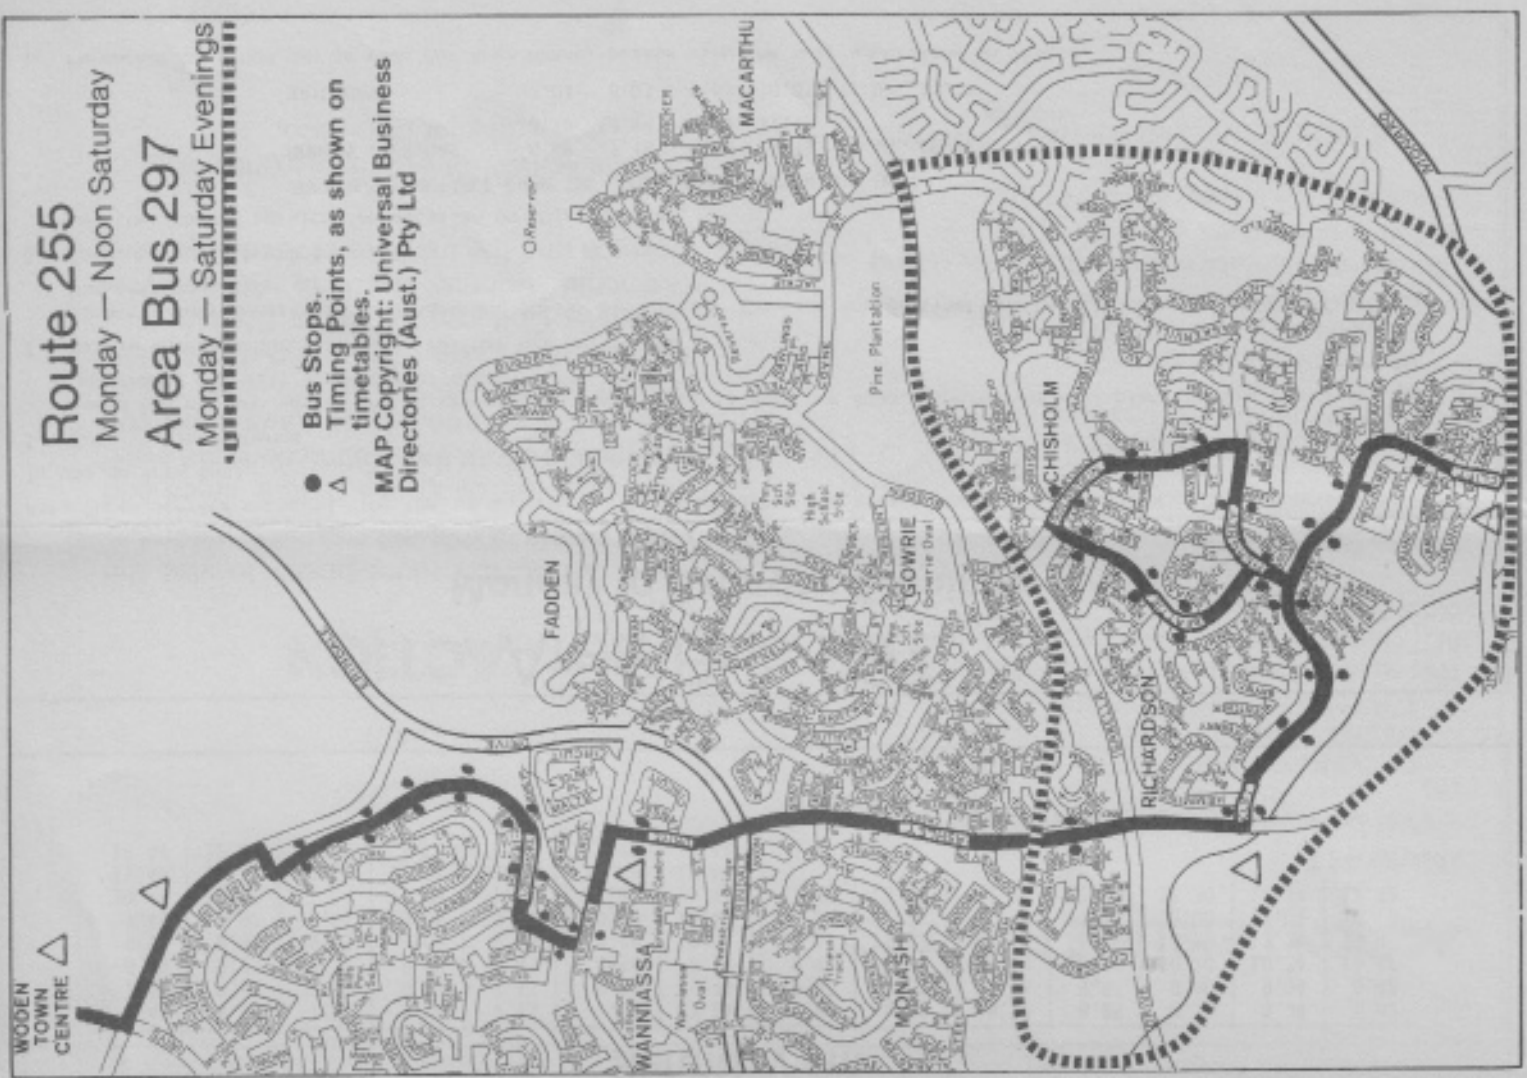

Route 262

WODEN INTERCHANGE

Wanniassa East
Erindale Centre
Monash

Richardson
Chisholm

RICHARDSON TERMINUS

Saturday pm, Sunday and Public
Holidays

Route 255

Monday — Noon Saturday