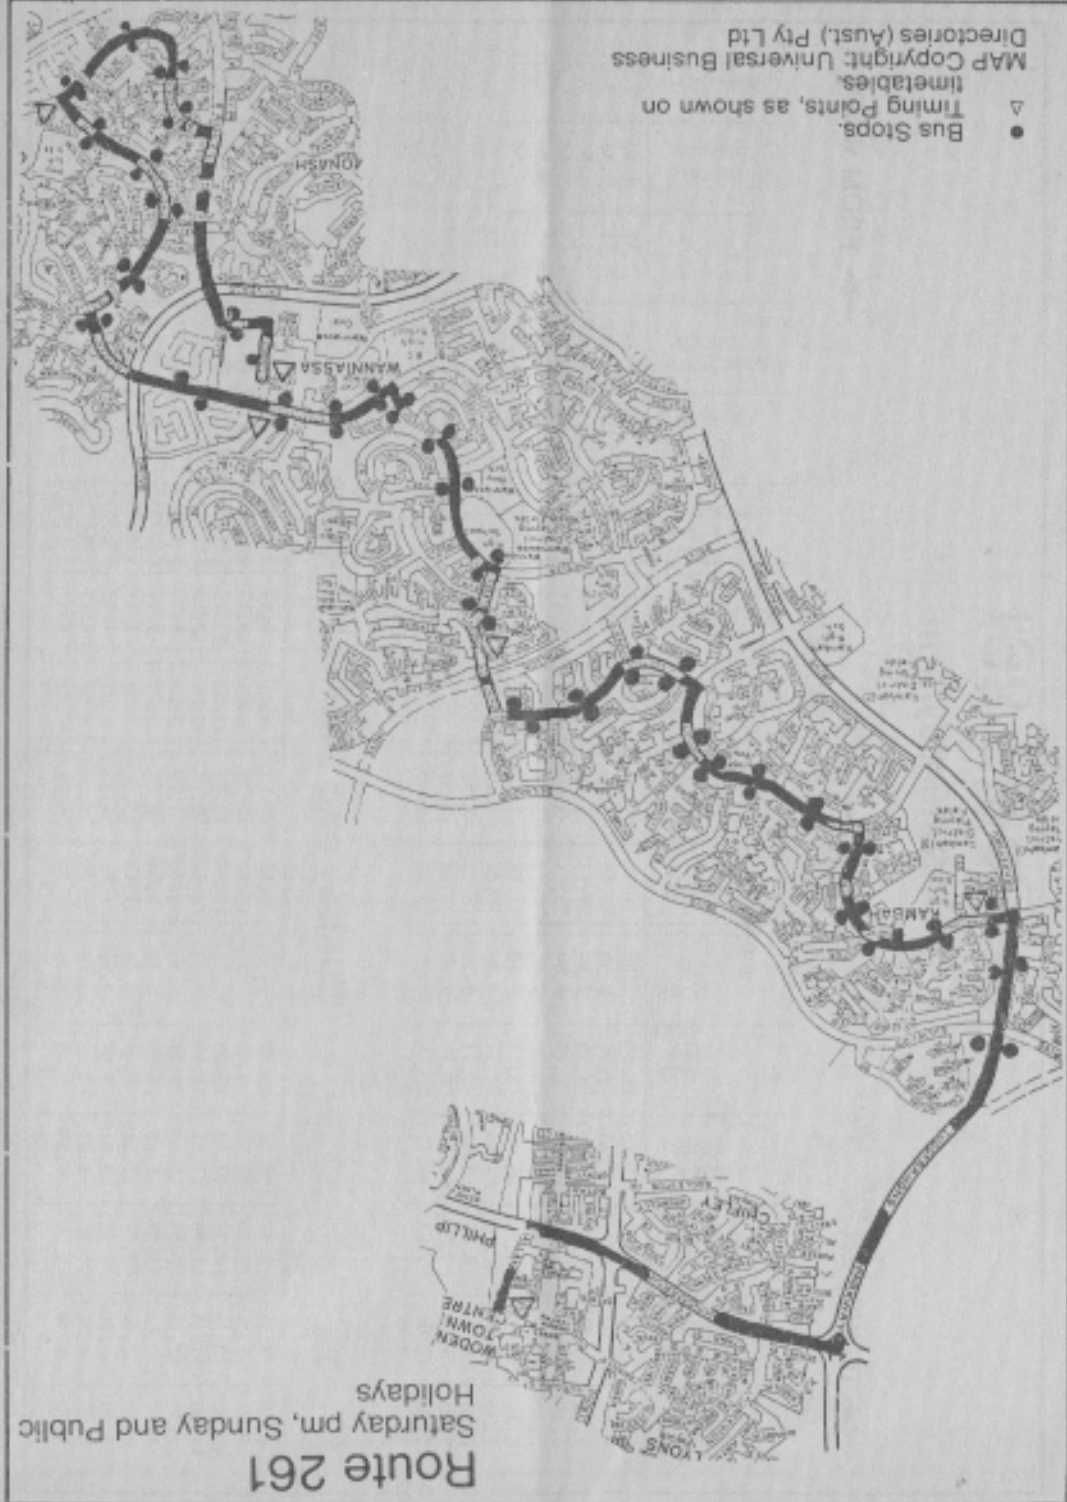

Route 261

Saturday pm, Sunday and Public
Holidays

Route 253

Monday to Friday

➔ TO WODEN

➔ FROM WODEN

Erindale Terminus	Govrie Primary School	Erindale (Sternberg)	Sulwood/ Sainsbury	Woden Interchange	Arrive City	Route 333 Connections	Depart City	Woden Interchange	Sulwood/ Sainsbury	Erindale (Sternberg)	Govrie Primary School	Erindale Terminus	
6.03	6.07	6.17	6.21	6.20	6.44	6.59	7.45	8.02	8.18	8.25	8.29	8.39	8.43
6.33	6.37	6.47	6.51	6.58	7.14	7.29	8.15	8.32	8.48	8.55	8.59	9.09	9.13
6.55	6.59	7.09	7.13	7.20	7.36	7.51	8.45	9.02	9.18	9.25	9.29	9.39	9.43
7.06	7.11	7.22	7.27	7.35	7.51	8.08	9.17	9.32	9.48	9.55	9.59	10.09	10.13
7.21	7.26	7.37	7.42	7.50	8.06	8.21	9.47	10.02	10.18	10.25	10.29	10.39	10.43
7.36	7.41	7.52	7.57	8.05	8.23	8.38	10.17	10.32	10.48	10.55	10.59	11.09	11.13
7.51	7.56	8.07	8.12	8.20	8.38	8.53	10.47	11.02	11.18	11.25	11.29	11.39	11.43
8.06	8.11	8.22	8.27	8.35	8.53	9.08	11.17	11.32	11.48	11.55	11.59	12.09	12.13
8.30	8.34	8.44	8.48	8.55	9.06	9.21	11.47	12.02	12.18	12.25	12.29	12.39	12.43
9.03	9.07	9.17	9.21	9.28	9.44	9.59	12.17	12.32	12.48	12.55	12.59	1.09	1.13
9.33	9.37	9.47	9.51	9.58	10.14	10.29	12.47	1.02	1.18	1.25	1.29	1.39	1.43
10.03	10.07	10.17	10.21	10.28	10.44	10.59	1.17	1.32	1.48	1.55	1.59	2.09	2.13
10.33	10.37	10.47	10.51	10.58	11.14	11.29	1.47	2.02	2.18	2.25	2.29	2.39	2.43
11.03	11.07	11.17	11.21	11.28	11.44	11.59	2.17	2.32	2.48	2.55	2.59	3.09	3.13
11.33	11.37	11.47	11.51	11.58	12.14	12.29	2.47	3.02	3.18	3.25	3.29	3.39	3.43
12.03	12.07	12.17	12.21	12.28	12.44	12.59	3.17	3.32	3.48	3.55	3.59	4.09	4.13
12.33	12.37	12.47	12.51	12.58	1.14	1.29	3.39	3.54	4.10	4.18	4.23	4.34	4.39
1.03	1.07	1.17	1.21	1.28	1.44	1.59	3.52	4.07	4.25	4.33	4.38	4.49	4.54
1.33	1.37	1.47	1.51	1.58	2.14	2.29	4.07	4.22	4.40	4.48	4.53	5.04	5.09
2.03	2.07	2.17	2.21	2.28	2.44	2.59	4.22	4.37	4.55	5.03	5.08	5.19	5.24
2.33	2.37	2.47	2.51	2.58	3.14	3.29	4.37	4.52	5.10	5.18	5.23	5.34	5.39
3.03	3.07	3.17	3.21	3.28	3.44	3.59	4.52	5.07	5.25	5.33	5.38	5.49	5.54
3.33	3.37	3.47	3.51	3.58	4.21	4.38	5.07	5.21	5.40	5.47	5.51	6.01	6.05
4.03	4.07	4.17	4.21	4.28	4.51	5.08	5.22	5.37	5.55	6.02	6.06	6.16	6.20
4.33	4.37	4.47	4.51	4.58	5.21	5.38	5.47	6.02	6.18	6.25	6.29	6.39	6.43
5.33	5.37	5.47	5.51	5.58	6.14	6.29							
6.18	6.22	6.32	6.37	6.43	6.59	7.14							
7.20	7.24	7.32	7.36	7.43	7.59	8.14							
8.20	8.24	8.32	8.36	8.43	8.59	9.14							
9.20	9.24	9.32	9.36	9.43	9.59	10.14							

See Area Bus Timetable

Late Shopping Nights Only

9.05	9.12	9.16	9.26	9.30

Saturday am

7.03	7.07	7.17	7.21	7.28	7.44	7.59	7.47	8.02	8.18	8.25	8.29	8.39	8.43
8.03	8.07	8.17	8.21	8.28	8.44	8.59	8.47	9.02	9.18	9.25	9.29	9.39	9.43
8.33	8.37	8.47	8.51	8.58	9.14	9.29	9.47	10.02	10.18	10.25	10.29	10.39	10.43
9.03	9.07	9.17	9.21	9.28	9.44	9.59	10.47	11.02	11.18	11.25	11.29	11.39	11.43
10.03	10.07	10.17	10.21	10.28	10.44	10.59	11.17	11.32	11.48	11.55	11.59	12.09	12.13
11.03	11.07	11.17	11.21	11.28	11.44	11.59	11.47	12.02	12.18	12.25	12.29	12.39	12.43
12.03	12.07	12.17	12.21	12.28	12.44	12.59	12.17	12.32	12.48	12.55	12.59	1.09	1.13

Area Bus 294

Monday to Saturday Evenings

Area Buses operate outbound from the interchange to any stop within the area marked by dotted lines on the weekday route map.

**Check the map carefully and use the Area Bus that is most suitable for you.

To use an Area Bus:

1. From the Interchange -

board the bus and advise the driver of your destination in your bus stop. The driver will plan the best route for all passengers and will stop at your stop.

2. Within the area but travelling further out within the area -

ring the duty supervisor on 955216 and advise him of your location and destination, he will provide details of the next area bus past your stop.

3. Towards the Interchange -

use the inbound services as detailed on this pamphlet.