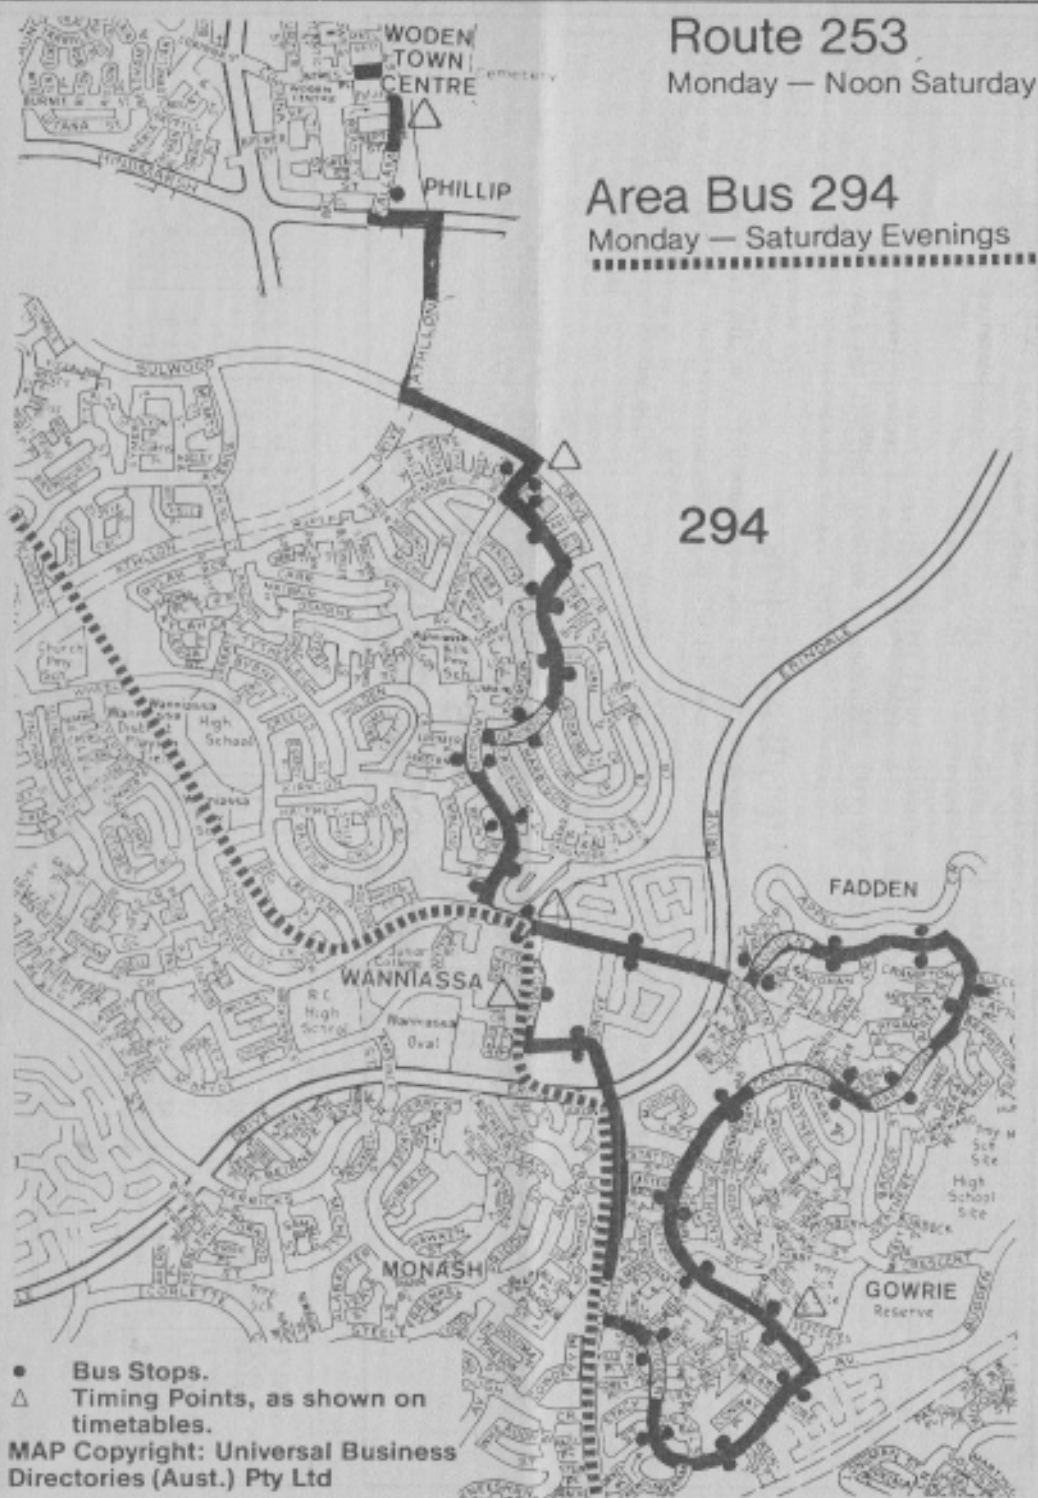

Erindale Centre

Monash

Richardson

Chisholm

RICHARDSON TERMINUS

Saturday pm, Sunday and Public

Holidays

Route 262