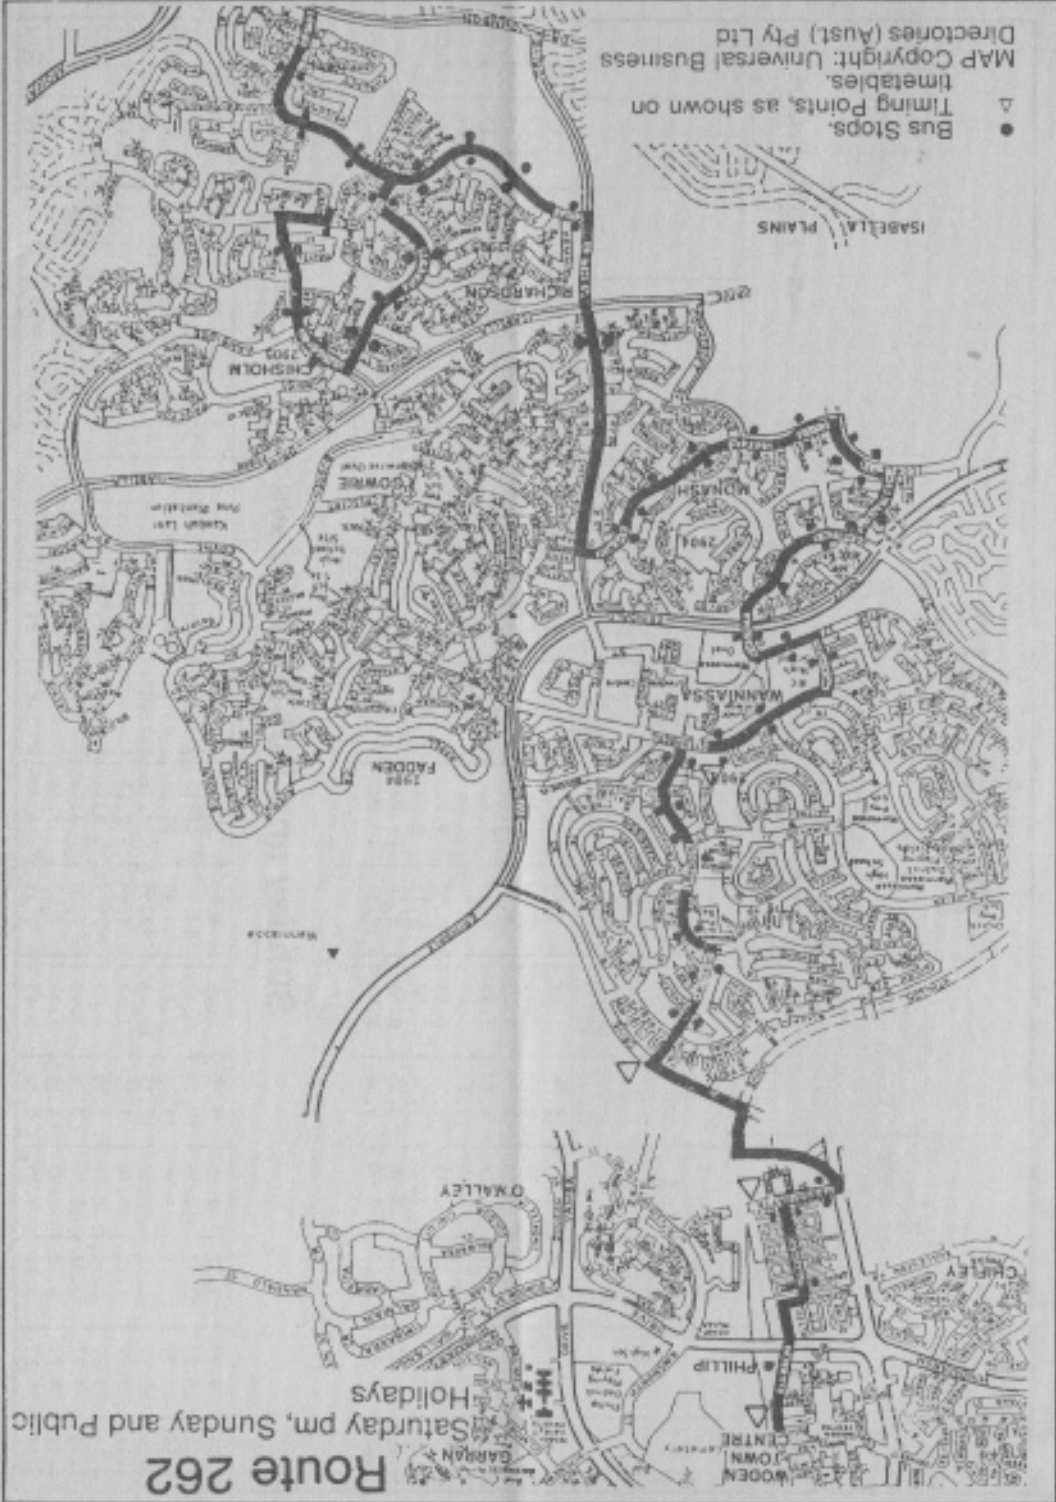

Route 262

Saturday pm, Sunday and Public
Holidays

Route 253

Monday to Friday

➔ TO WODEN

➔ FROM WODEN

Erindale Terminus	Govrie Primary School	Erindale (Sternberg)	Sulwood/ Sainsbury	Woden Interchange	Arrive City	Route 333 Connections	Depart City	Woden Interchange	Sulwood/ Sainsbury	Erindale (Sternberg)	Govrie Primary School	Erindale Terminus	
6.03	6.07	6.17	6.21	6.20	6.44	6.59	7.45	8.02	8.18	8.25	8.29	8.39	8.43
6.33	6.37	6.47	6.51	6.58	7.14	7.29	8.15	8.32	8.48	8.55	8.59	9.09	9.13
6.55	6.59	7.09	7.13	7.20	7.36	7.51	8.45	9.02	9.18	9.25	9.29	9.39	9.43
7.06	7.11	7.22	7.27	7.35	7.51	8.08	9.17	9.32	9.48	9.55	9.59	10.09	10.13
7.21	7.26	7.37	7.42	7.50	8.06	8.21	9.47	10.02	10.18	10.25	10.29	10.39	10.43
7.36	7.41	7.52	7.57	8.05	8.23	8.38	10.17	10.32	10.48	10.55	10.59	11.09	11.13
7.51	7.56	8.07	8.12	8.20	8.38	8.53	10.47	11.02	11.18	11.25	11.29	11.39	11.43
8.06	8.11	8.22	8.27	8.35	8.53	9.08	11.17	11.32	11.48	11.55	11.59	12.09	12.13
8.30	8.34	8.44	8.48	8.55	9.06	9.21	11.47	12.02	12.18	12.25	12.29	12.39	12.43
9.03	9.07	9.17	9.21	9.28	9.44	9.59	12.17	12.32	12.48	12.55	12.59	1.09	1.13
9.33	9.37	9.47	9.51	9.58	10.14	10.29	12.47	1.02	1.18	1.25	1.29	1.39	1.43
10.03	10.07	10.17	10.21	10.28	10.44	10.59	1.17	1.32	1.48	1.55	1.59	2.09	2.13
10.33	10.37	10.47	10.51	10.58	11.14	11.29	1.47	2.02	2.18	2.25	2.29	2.39	2.43
11.03	11.07	11.17	11.21	11.28	11.44	11.59	2.17	2.32	2.48	2.55	2.59	3.09	3.13
11.33	11.37	11.47	11.51	11.58	12.14	12.29	2.47	3.02	3.18	3.25	3.29	3.39	3.43
12.03	12.07	12.17	12.21	12.28	12.44	12.59	3.17	3.32	3.48	3.55	3.59	4.09	4.13
12.33	12.37	12.47	12.51	12.58	1.14	1.29	3.39	3.54	4.10	4.18	4.23	4.34	4.39
1.03	1.07	1.17	1.21	1.28	1.44	1.59	3.52	4.07	4.25	4.33	4.38	4.49	4.54
1.33	1.37	1.47	1.51	1.58	2.14	2.29	4.07	4.22	4.40	4.48	4.53	5.04	5.09
2.03	2.07	2.17	2.21	2.28	2.44	2.59	4.22	4.37	4.55	5.03	5.08	5.19	5.24
2.33	2.37	2.47	2.51	2.58	3.14	3.29	4.37	4.52	5.10	5.18	5.23	5.34	5.39
3.03	3.07	3.17	3.21	3.28	3.44	3.59	4.52	5.07	5.25	5.33	5.38	5.49	5.54
3.33	3.37	3.47	3.51	3.58	4.21	4.38	5.07	5.21	5.40	5.47	5.51	6.01	6.05
4.03	4.07	4.17	4.21	4.28	4.51	5.08	5.22	5.37	5.55	6.02	6.06	6.16	6.20
4.33	4.37	4.47	4.51	4.58	5.21	5.38	5.47	6.02	6.18	6.25	6.29	6.39	6.43
5.33	5.37	5.47	5.51	5.58	6.14	6.29							
6.18	6.22	6.32	6.37	6.43	6.59	7.14							
7.20	7.24	7.32	7.36	7.43	7.59	8.14							
8.20	8.24	8.32	8.36	8.43	8.59	9.14							
9.20	9.24	9.32	9.36	9.43	9.59	10.14							

See Area Bus Timetable

Late Shopping Nights Only

9.05	9.12	9.16	9.26	9.30

Saturday am

7.03	7.07	7.17	7.21	7.28	7.44	7.59	7.47	8.02	8.18	8.25	8.29	8.39	8.43
8.03	8.07	8.17	8.21	8.28	8.44	8.59	8.47	9.02	9.18	9.25	9.29	9.39	9.43
8.33	8.37	8.47	8.51	8.58	9.14	9.29	9.47	10.02	10.18	10.25	10.29	10.39	10.43
9.03	9.07	9.17	9.21	9.28	9.44	9.59	10.47	11.02	11.18	11.25	11.29	11.39	11.43
10.03	10.07	10.17	10.21	10.28	10.44	10.59	11.17	11.32	11.48	11.55	11.59	12.09	12.13
11.03	11.07	11.17	11.21	11.28	11.44	11.59	11.47	12.02	12.18	12.25	12.29	12.39	12.43
12.03	12.07	12.17	12.21	12.28	12.44	12.59	12.17	12.32	12.48	12.55	12.59	1.09	1.13

Area Bus 294

Monday to Saturday Evenings

Area Buses operate outbound from the interchange to any stop within the area marked by dotted lines on the weekday route map.

**Check the map carefully and use the Area Bus that is most suitable for you.

To use an Area Bus:

1. From the Interchange -

board the bus and advise the driver of your destination in your bus stop. The driver will plan the best route for all passengers and will stop at your stop.

2. Within the area but travelling further out within the area -

ring the duty supervisor on 955216 and advise him of your location and destination, he will provide details of the next area bus past your stop.

3. Towards the Interchange -

use the inbound services as detailed on this pamphlet.