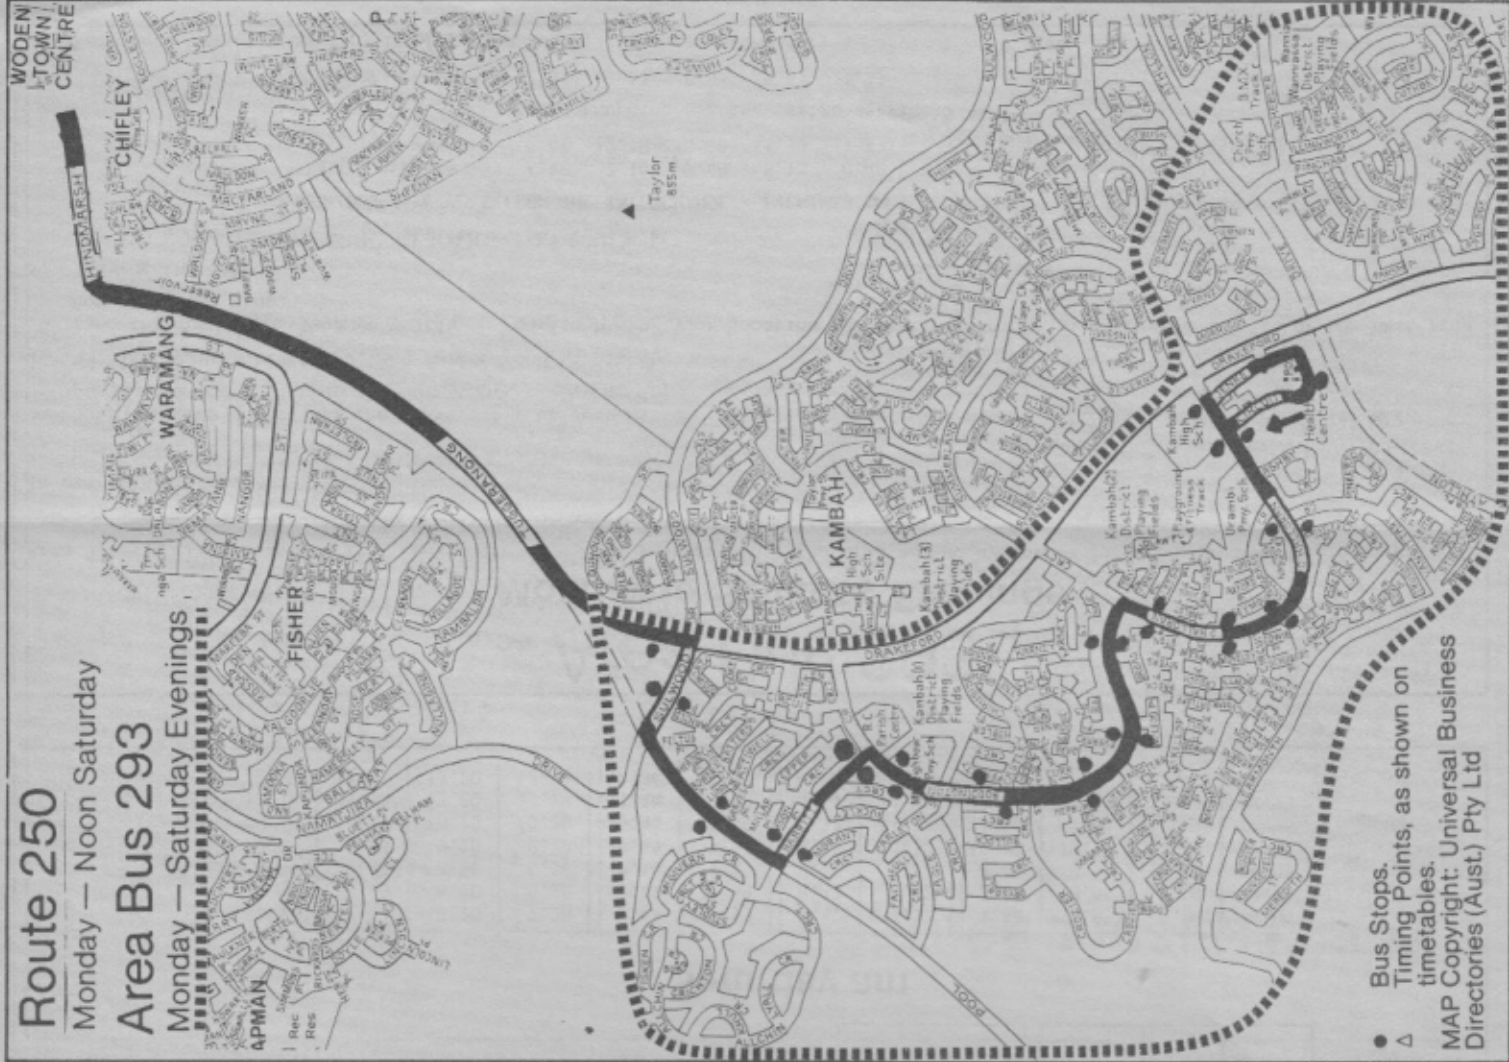

Area Bus 293

Monday — Saturday Evenings

● Bus Stops.
▲ Timing Points, as shown on timetables.
MAP Copyright: Universal Business Directories (Aust.) Pty Ltd