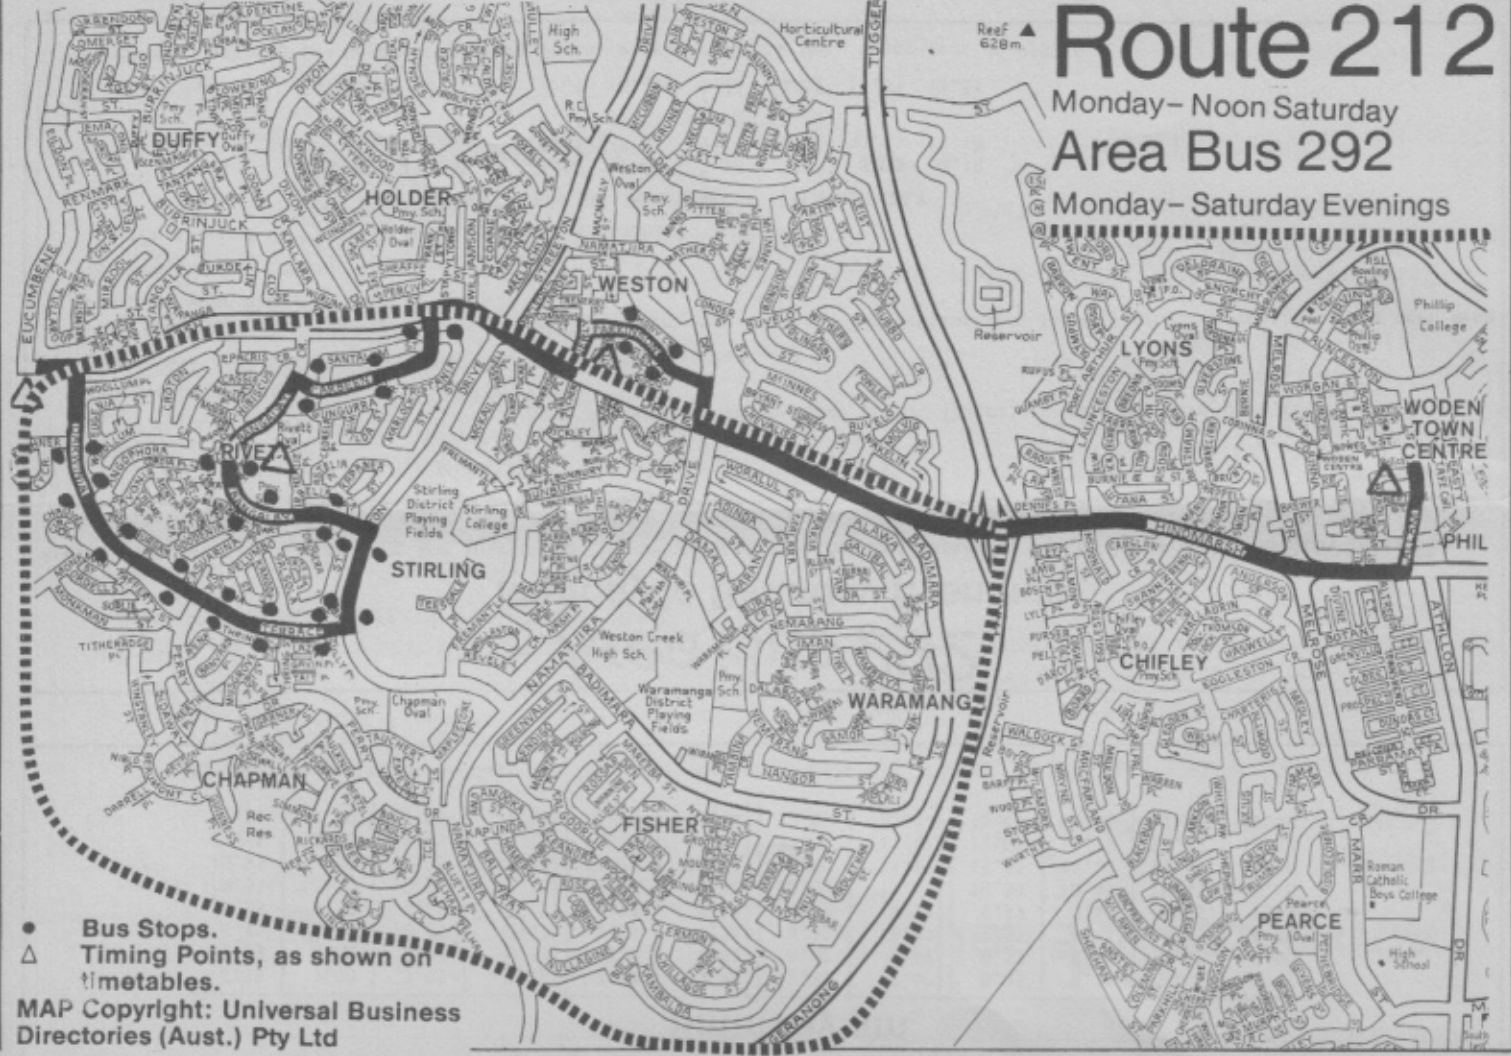

Route 212
Monday - Noon Saturday
Area Bus 292
Monday - Saturday Evenings

● Bus Stops.
△ Timing Points, as shown on
timetables.
MAP Copyright: Universal Business
Directories (Aust.) Pty Ltd