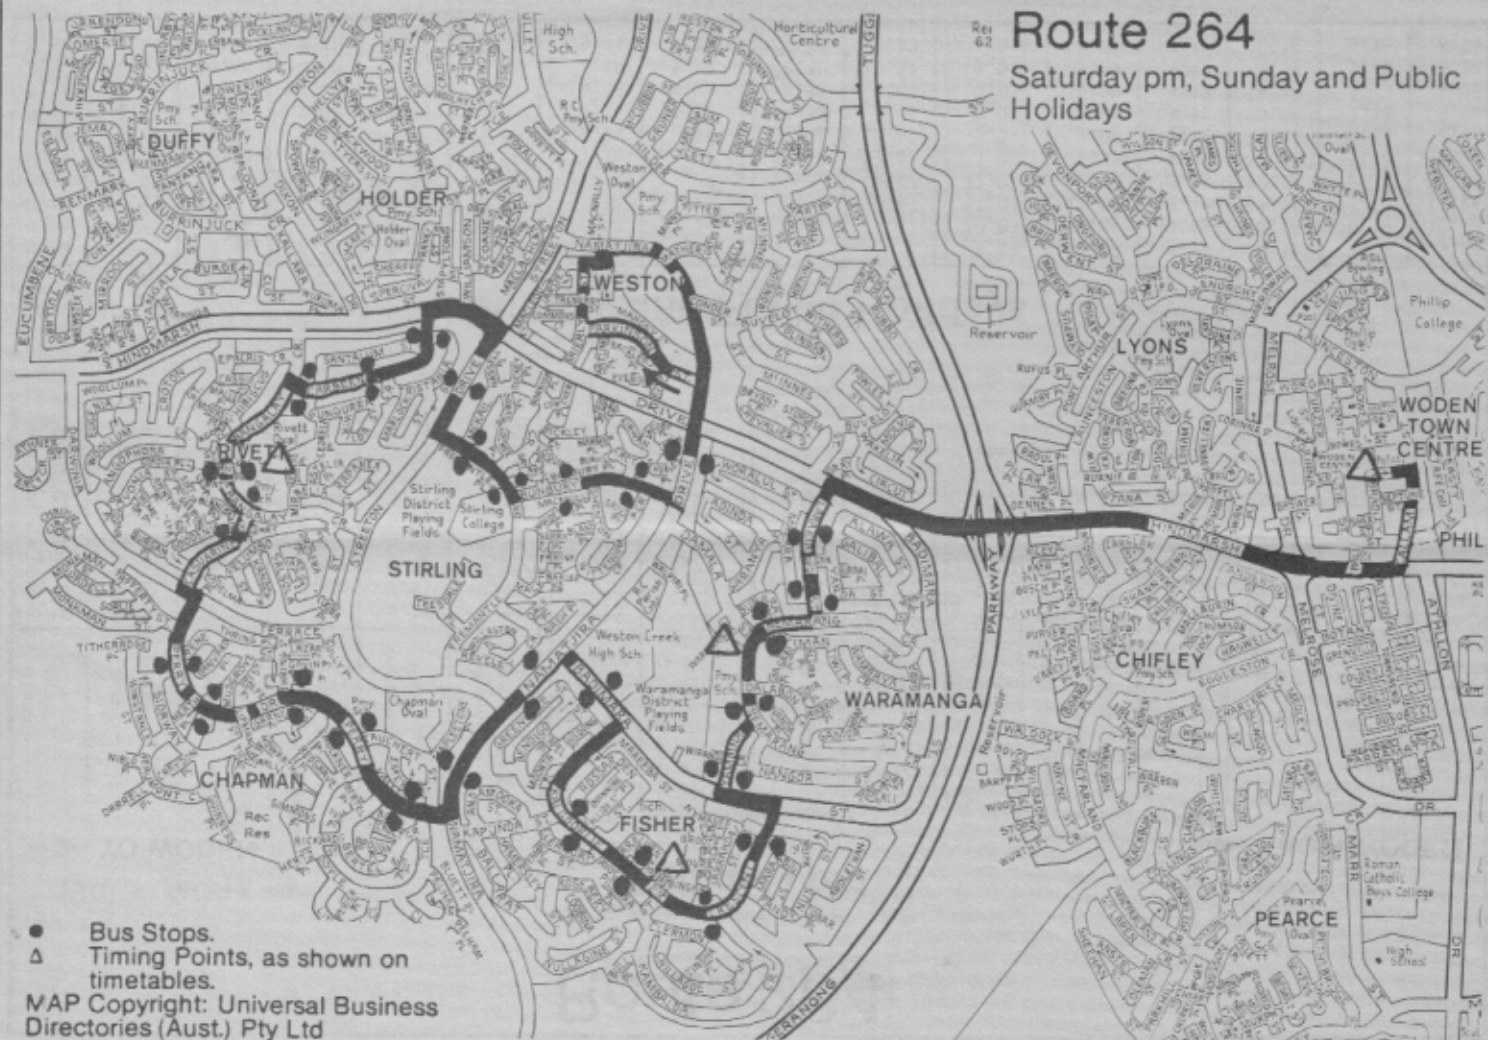

ACTION PRE-PURCHASED TICKETS

We have a variety of pre-purchased tickets to suit your travel needs.

1. **Monthly**
  - providing unlimited travel for a calendar month
  - **Cost:** $32.00 adult
  - $11.80 concession
2. **Quarterly (Concessions only)**
  - providing unlimited travel for a calendar quarter
  - Q1 JAN, FEB, MARCH
  - Q2 APRIL, MAY, JUNE
  - Q3 JULY, AUG, SEPT
  - Q4 OCT, NOV, DEC
  - **Cost:** $26.00
3. **Day Tripper**
  - providing unlimited travel for one day
  - **Cost:** $2.60 adult
  - $1.30 concession
4. **Mini Bus Week (Concessions only)**
  - providing unlimited travel for 7 days (Monday to Sunday)
  - **Cost:** $3.20
5. **Fare Go Tickets**
  - single ride tickets in booklets
  - Adults (Book of 10) $5.10
  - Child/Students (Book of 10) $2.30
  - Pensioners (Book of 10) $2.00

Books of 20 and 50 tickets are also available.

Concession travel is available to children up to 15 years, High School students, Tertiary students with ACTION Authority cards and any other persons with an ACTION Authority card.

Fares current at 18.1.84 subject to amendment.