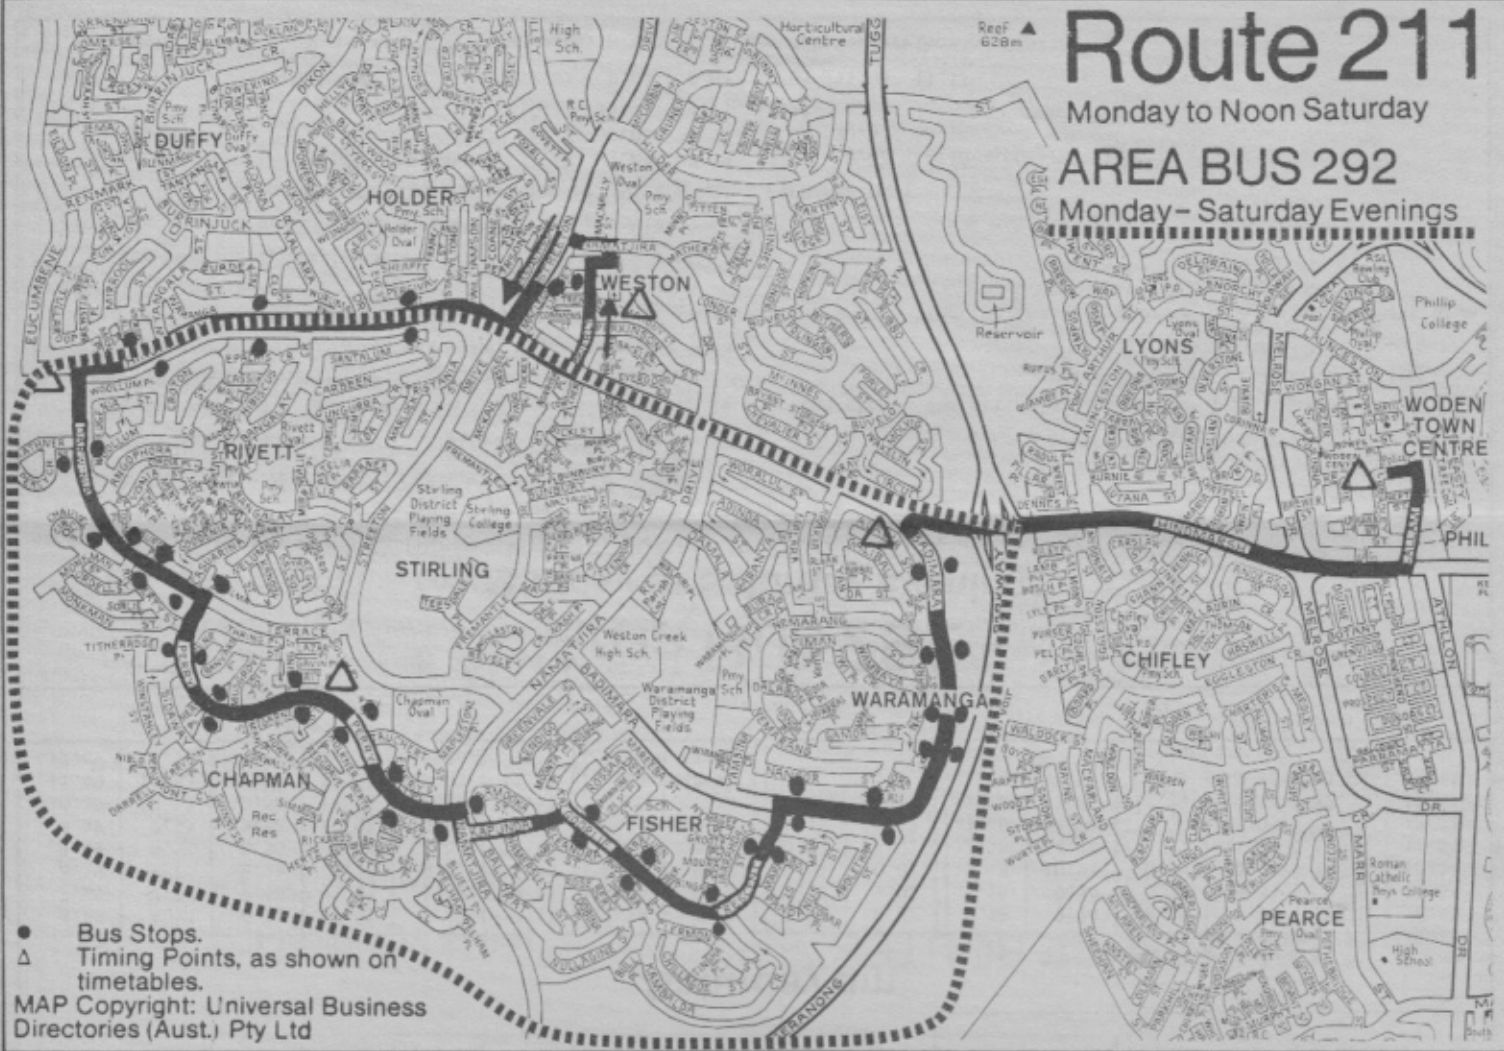

Route 211
Monday to Noon Saturday
AREA BUS 292
Monday - Saturday Evenings

● Bus Stops.
△ Timing Points, as shown on
timetables.
MAP Copyright: Universal Business
Directories (Aust.) Pty Ltd

Route 211

WODEN INTERCHANGE

Waramanga

Fisher

Chapman

Rivett

WESTON CREEK GROUP

CENTRE

Monday to Noon Saturday

AREA BUS 292

Monday - Saturday Evenings

Route 264

WODEN INTERCHANGE

Waramanga

Fisher

Chapman

Rivett

Stirling

WESTON CREEK GROUP

CENTRE

Saturday pm, Sunday and Public

Holidays