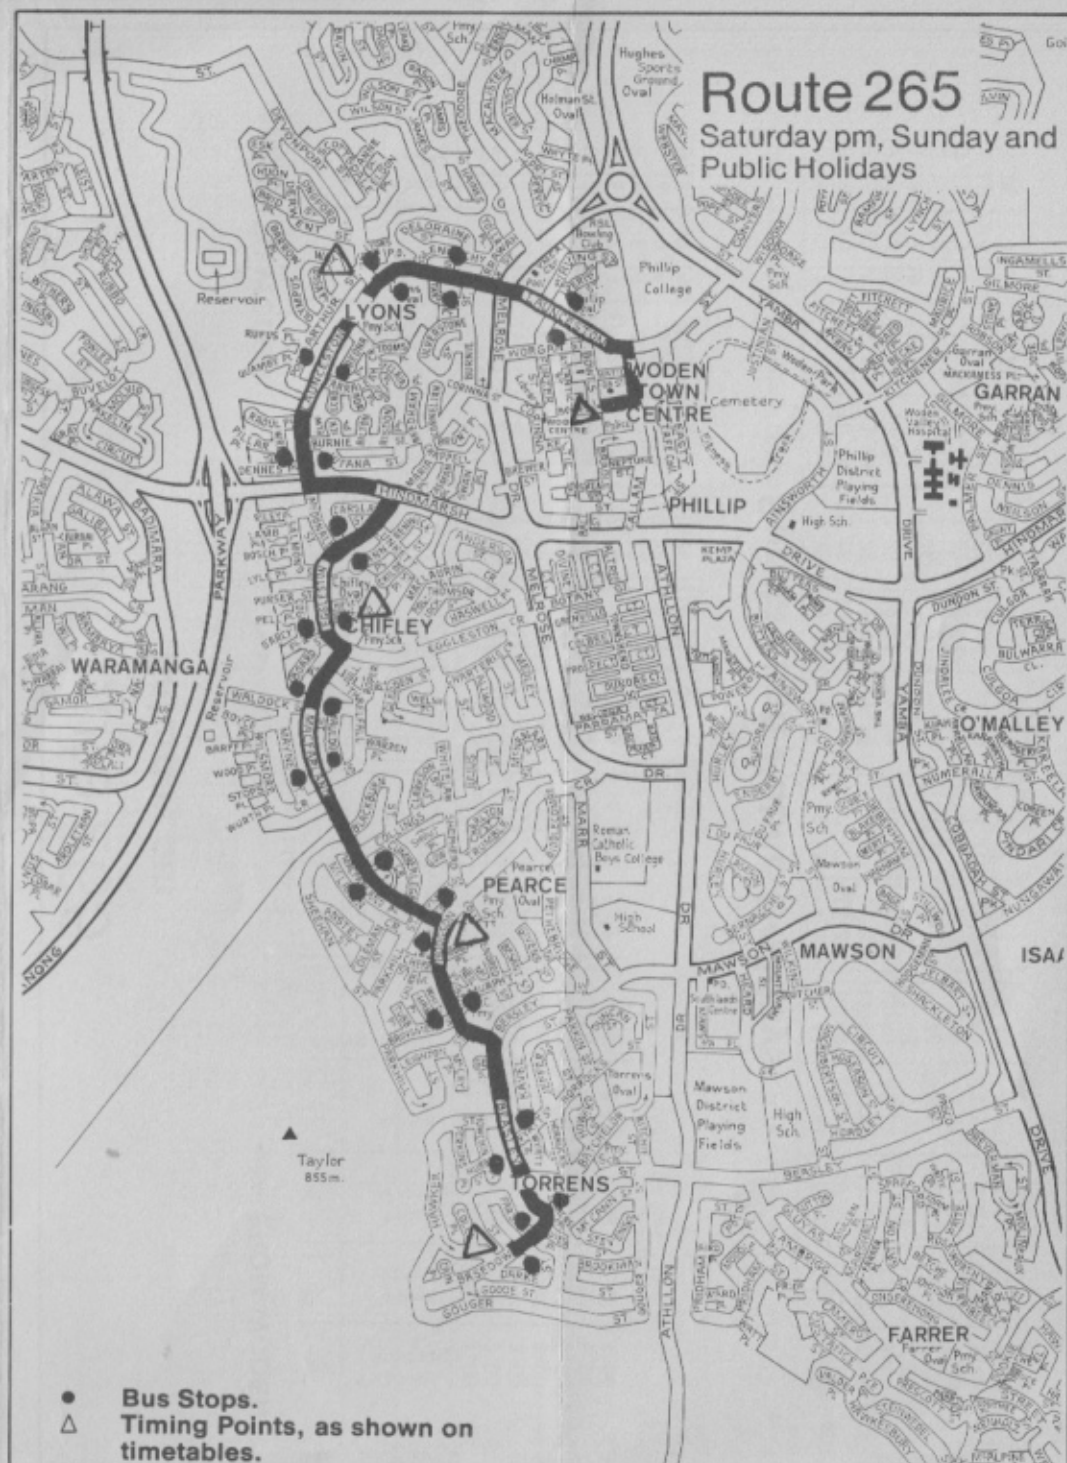

Route 265

Saturday pm, Sunday and Public Holidays

- Bus Stops.
- ▲ Timing Points, as shown on timetables.

MAP Copyright: Universal Business Directories (Aust.) Pty Ltd