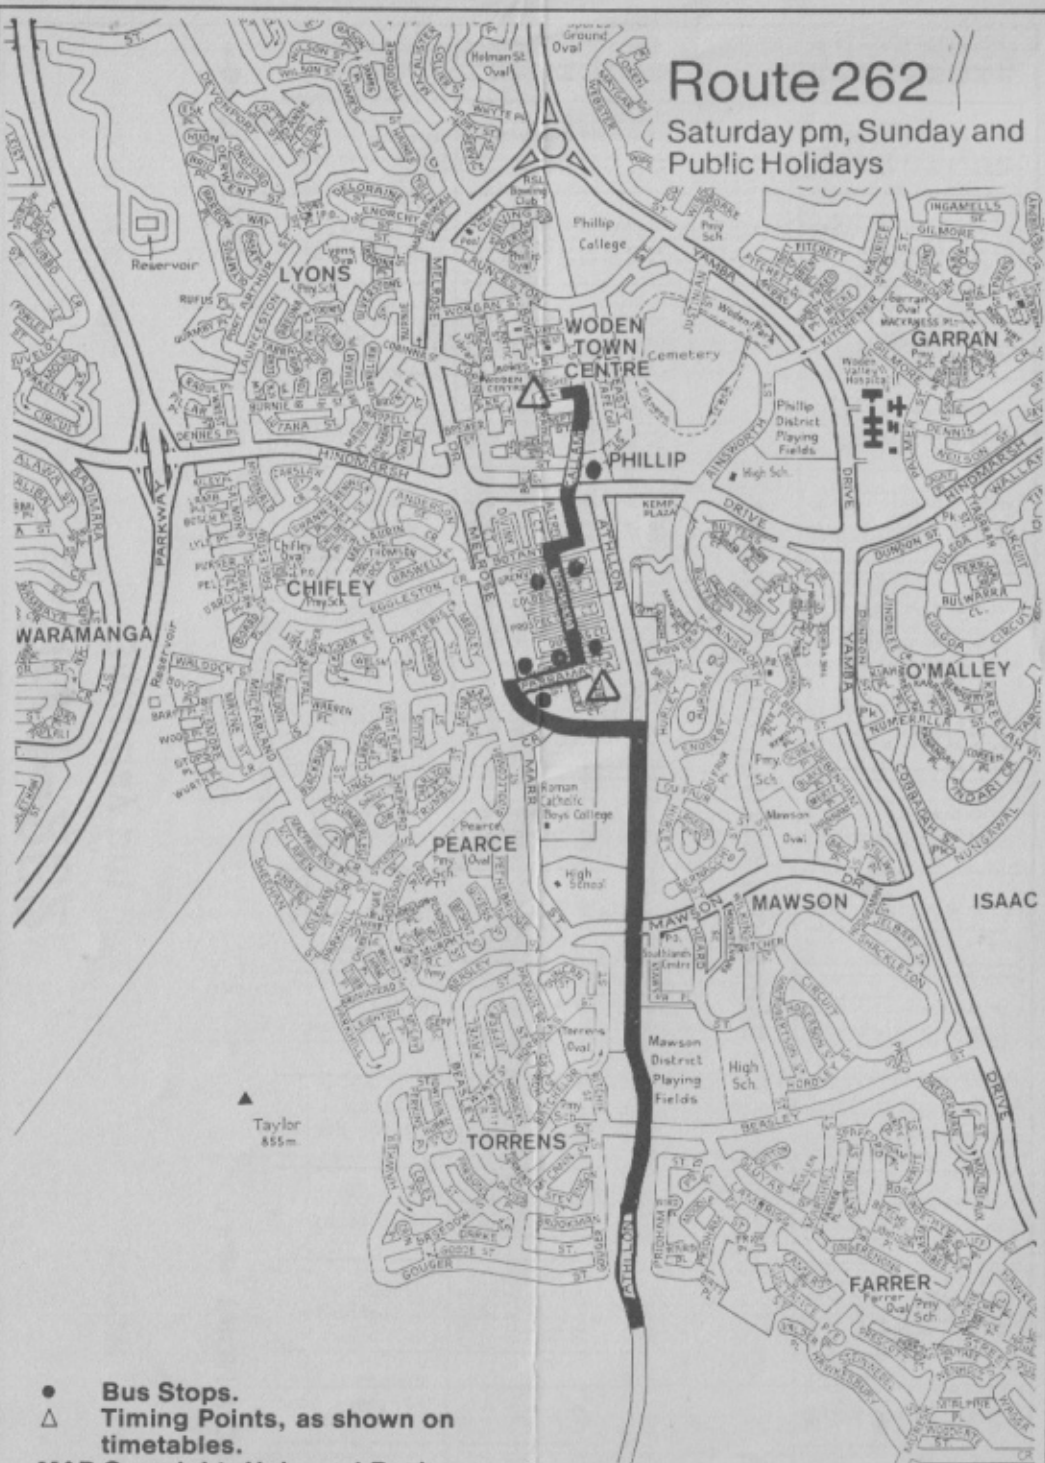

Route 262

Saturday pm, Sunday and Public Holidays

- Bus Stops.
- ▲ Timing Points, as shown on timetables.

MAP Copyright: Universal Business Directories (Aust.) Pty Ltd