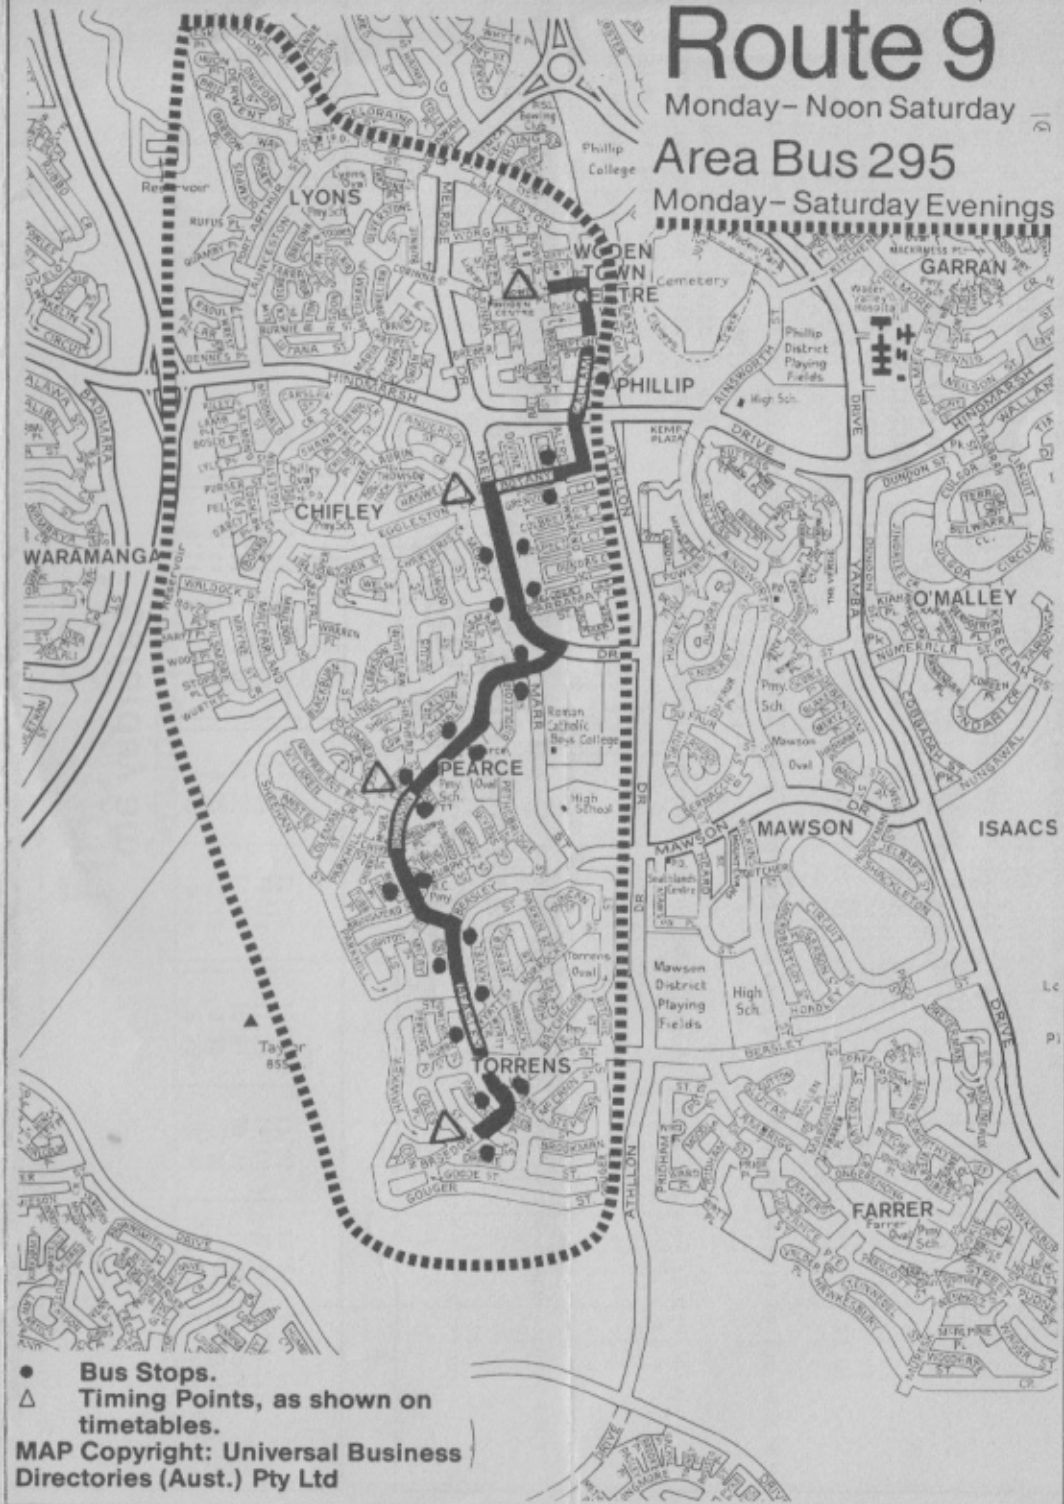

Route 265

WODEN INTERCHANGE
Chifley
Pearce
TORRENS
Saturday pm, Sunday and
Public Holidays