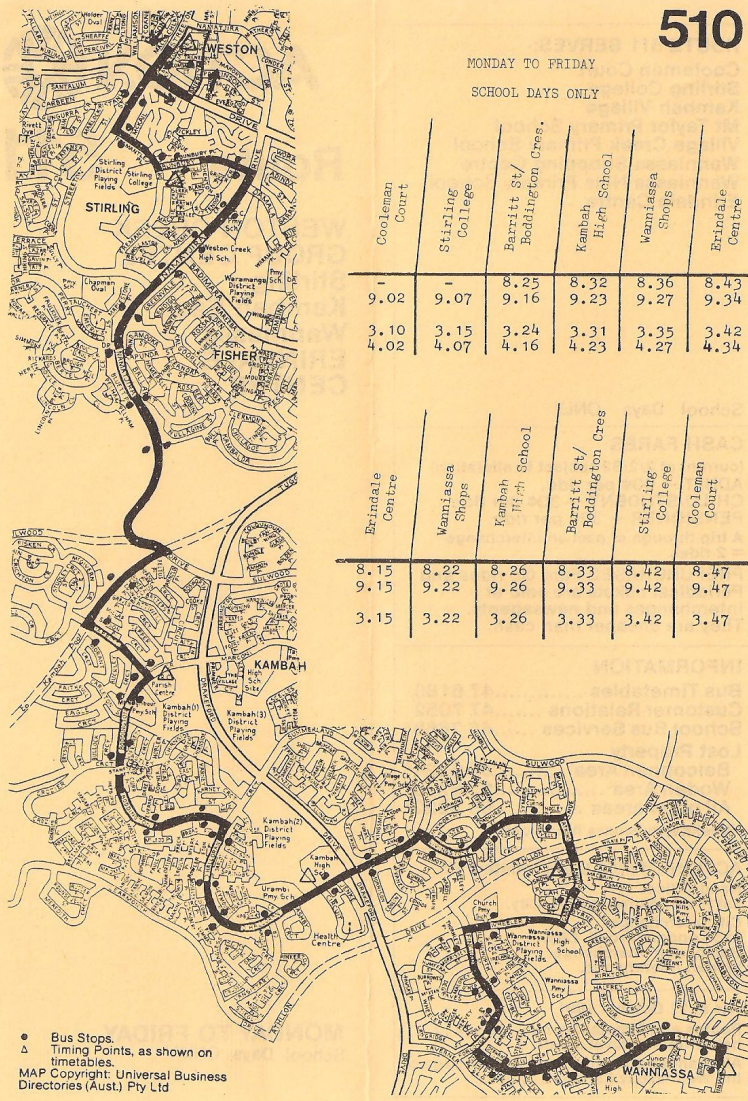

Erindale Centre	Wanniassa Shops	Kambah High School	Barritt St/ Bodlington Cres	Stirling College	Coolman Court
8.15	8.22	8.26	8.33	8.42	8.47
9.15	9.22	9.26	9.33	9.42	9.47
3.15	3.22	3.26	3.33	3.42	3.47

ROUTE 510 SERVES:-

Coolman Court
Stirling College
St Thomas the Apostle
Primary School
Mt Neighbour Primary School
Urambi Primary School
Kambah High School
Kambah Health Centre
Wanniassa Shopping Centre
Wanniassa High School
Padua High School
Erindale Centre

School Days ONLY

CASH FARES

(current at 2/2/82 subject to alteration)

ADULT — 60¢ per ride.

CHILD/STUDENT — 30¢ per ride.

PENSIONER — 30¢ per ride.

A trip through or past an interchange = 2 rides.

PREPURCHASED Fare Go rides and Periodical tickets are sold at Interchanges and newsagents. They are cheaper than cash.

INFORMATION

Bus Timetables 47 6185
Customer Relations 47 7052
School Bus Services 46 2668*

Lost Property

Belconnen Area 52 0224*
Woden Area 95 5278*
All other areas 95 5222*

*Weekday business hours only.

ACTION OFFICES are located at:

Head Office:
1st Floor, Akuna House, City.
City Interchange:
113 London Circuit, City.
Belconnen Interchange.
Woden Interchange.

As at 12 October 1981

Routes and Timetables may change to better reflect travel needs. All changes advertised on the back page of the Wednesday Canberra Times.

MONDAY TO FRIDAY
School Days ONLY

● Bus Stops.
△ Timing Points, as shown on timetables.
MAP Copyright: Universal Business Directories (Aust.) Pty Ltd