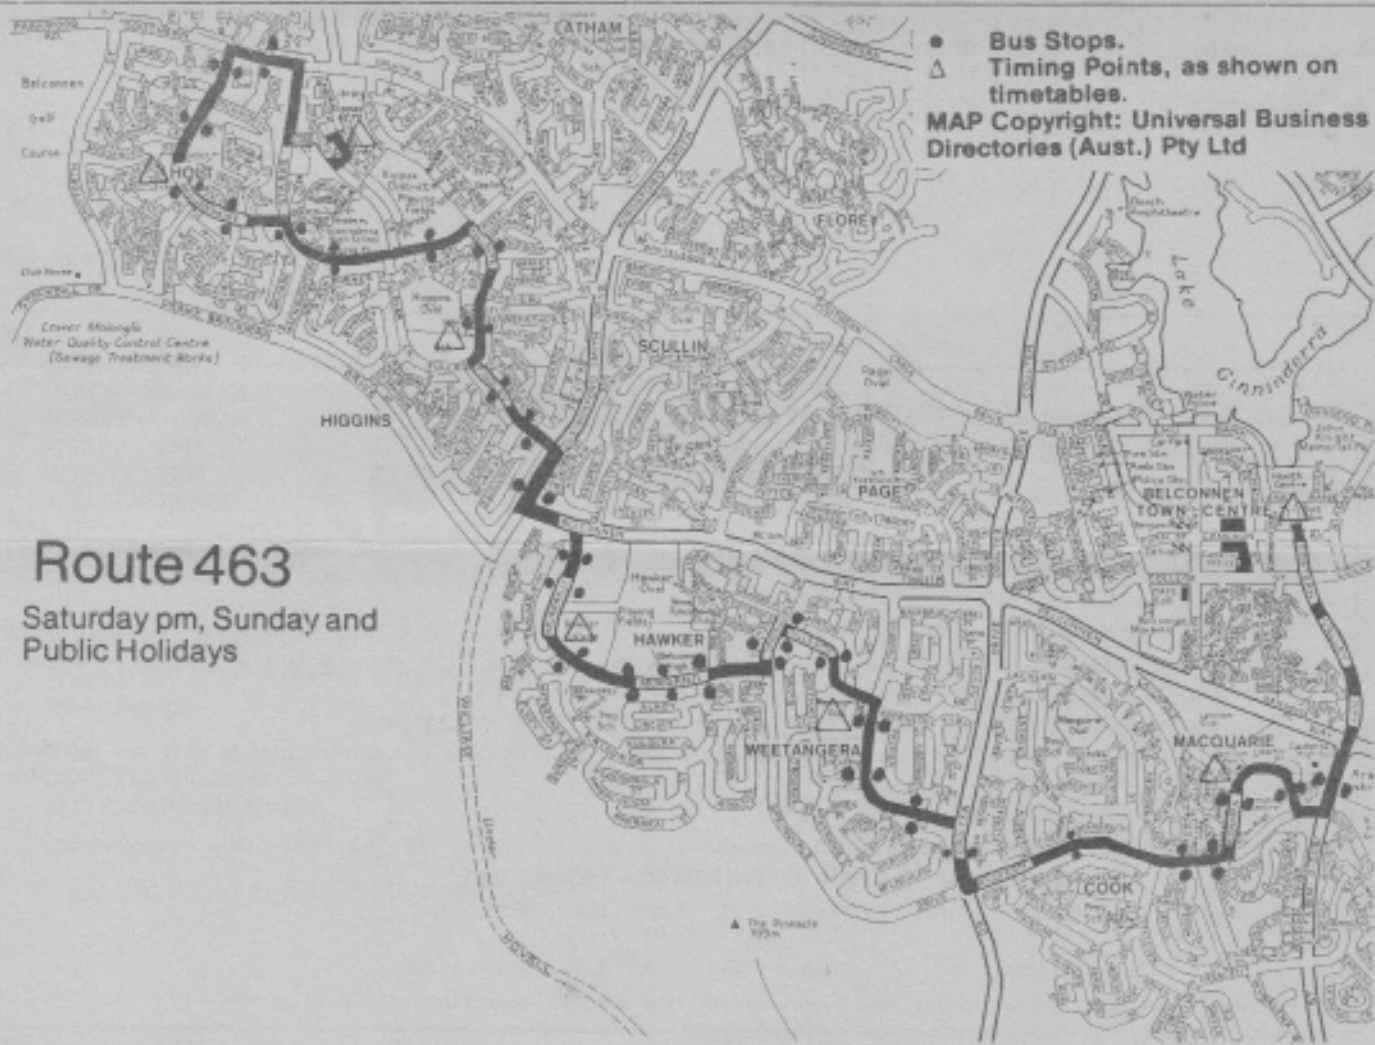

ACTION PRE-PURCHASED TICKETS

We have a variety of pre-purchased tickets to suit your travel needs.

1. **Monthly**
  - providing unlimited travel for a calendar month
  - Cost: $27.00 adult
  - $ 9.90 concession
2. **Quarterly (Concessions only)**
  - providing unlimited travel for a calendar quarter
  - Q1 JAN, FEB, MARCH
  - Q2 APRIL, MAY, JUNE
  - Q3 JULY, AUG, SEPT
  - Q4 OCT, NOV, DEC
  - Cost: $22.00
3. **Day Tripper**
  - providing unlimited travel for one day
  - Cost: $2.30 adult
  - $1.15 concession
4. **Mini Bus Week (Concessions only)**
  - providing unlimited travel for 7 days (Monday to Sunday)
  - Cost: $2.60
5. **Fare Go Tickets**
  - single ride tickets in booklets
  - Adults (Book of 10) $4.60
  - Child/Students (Book of 10) $2.10
  - Pensioners (Book of 10) $1.80

Books of 20 and 50 tickets are also available. Concession travel is available to children up to 15 years, High School students, Tertiary students with ACTION Authority cards and any other persons with an ACTION Authority card.

Fares current at 2.2.82 subject to amendment.

Route 463

Saturday pm, Sunday and Public Holidays