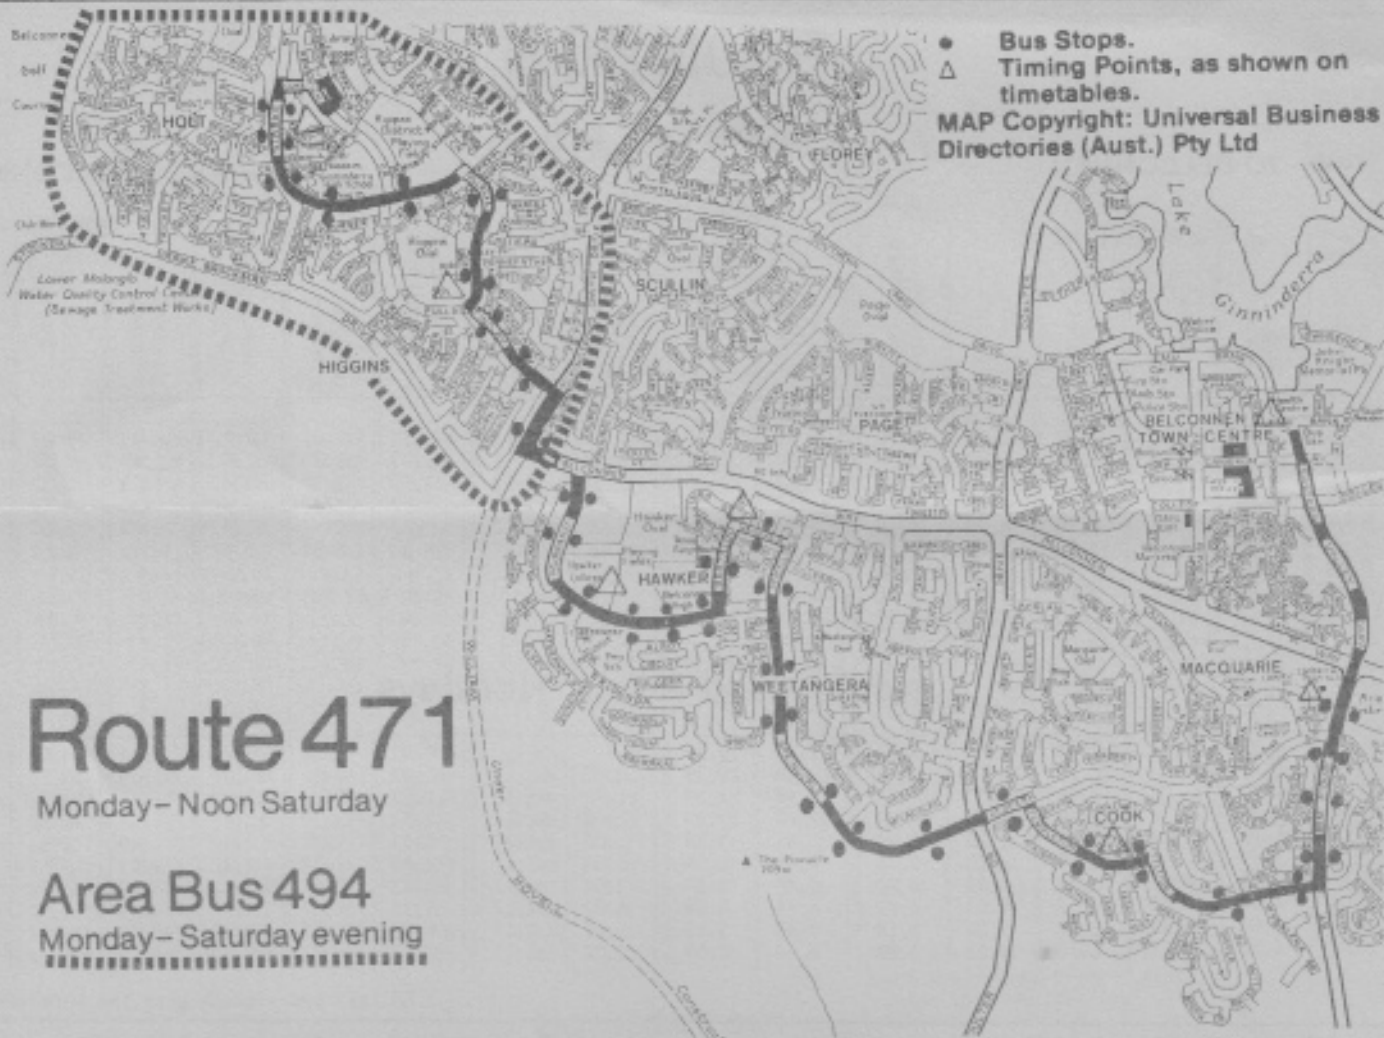

ACTION OFFICES are located at:

Head Office:
1st Floor, Akuna House, City.
City Interchange:
113 London Circuit, City.
Belconnen Interchange.
Woden Interchange.

As at June 1982

Routes and Timetables may change to
better reflect travel needs.
All changes advertised on the back page of
the Wednesday Canberra Times.

For Services to Hawker and Weetangera after 5.48pm refer to Route 441/442 timetable.

Saturday am

7.03	7.07	7.13	7.19	7.23	7.28	7.44	8.01	7.30	7.47	8.03	8.08	8.12	8.17	8.23	8.28
8.03	8.07	8.13	8.19	8.23	8.28	8.44	9.01	8.00	8.17	8.33	8.38	8.42	8.47	8.53	8.58
8.33	8.37	8.43	8.49	8.53	8.58	9.14	9.31	9.00	9.17	9.33	9.38	9.42	9.47	9.53	9.58
9.03	9.07	9.13	9.19	9.23	9.28	9.44	10.01	10.00	10.17	10.33	10.38	10.42	10.47	10.53	10.58
10.03	10.07	10.13	10.19	10.23	10.28	10.44	11.01	11.00	11.17	11.33	11.38	11.42	11.47	11.53	11.58
11.03	11.07	11.13	11.19	11.23	11.28	11.44	12.01	11.30	11.47	12.03	12.10	12.14	12.19	12.25	12.30
12.03	12.07	12.13	12.19	12.23	12.28	12.44	12.59								
12.33	12.37	12.43	12.49	12.53	12.58	1.14	1.29								