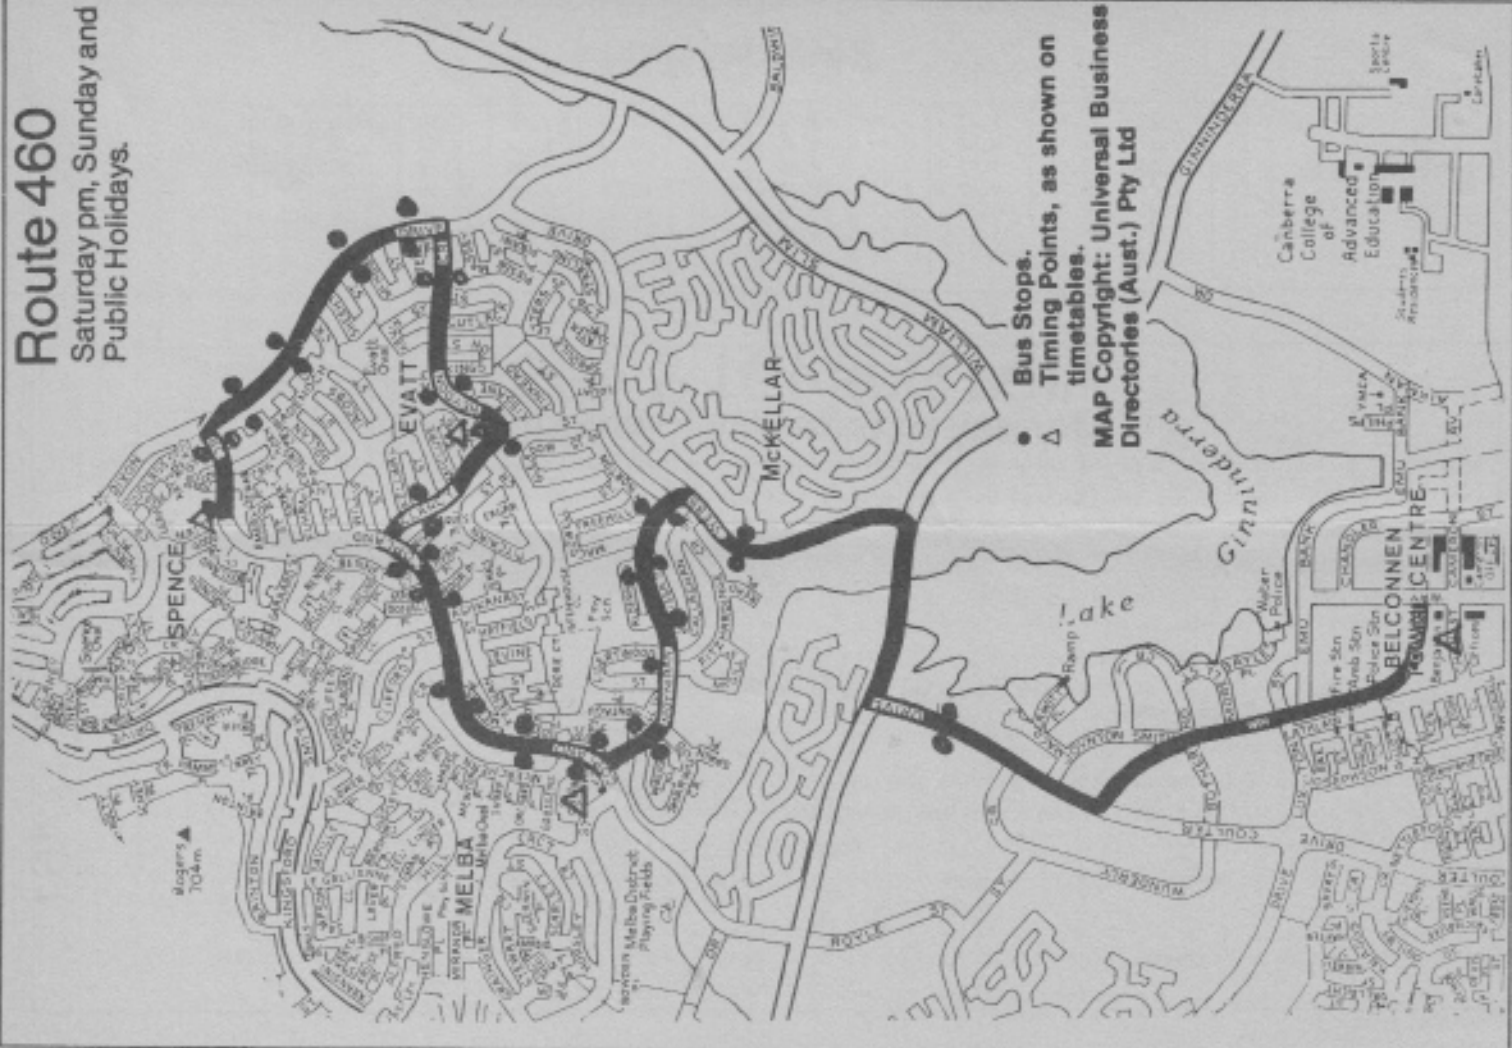

Route 460

Saturday pm, Sunday and Public Holidays.

● Bus Stops.
▲ Timing Points, as shown on timetables.
MAP Copyright: Universal Business Directories (Aust.) Pty Ltd