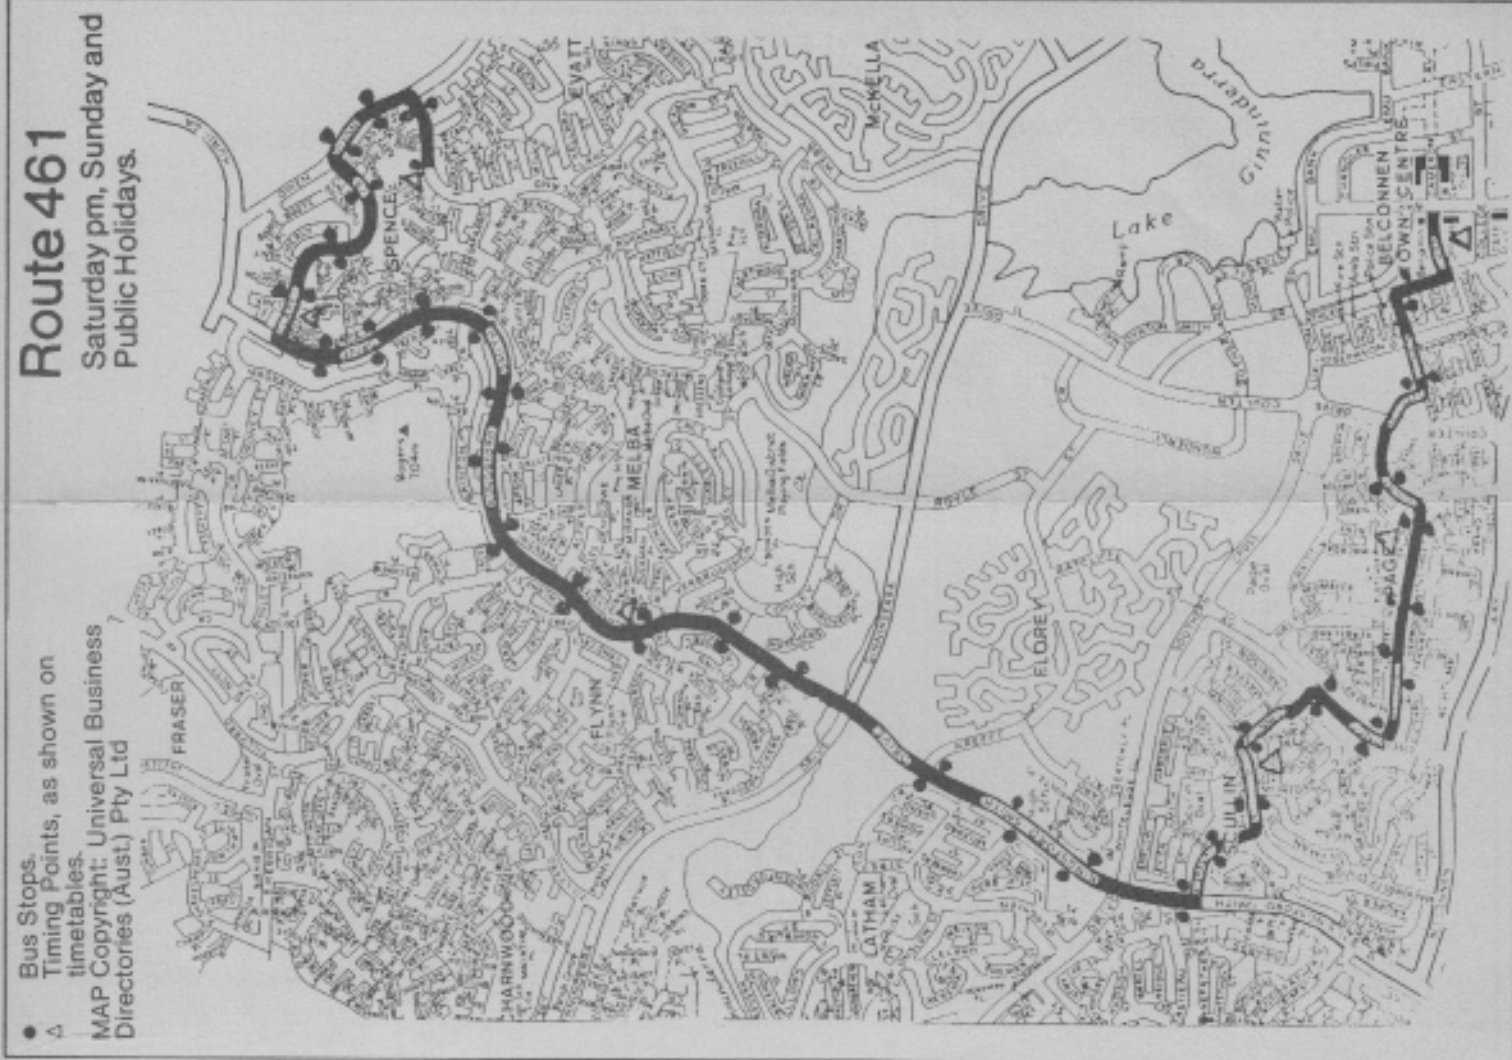

Route 461

Saturday pm, Sunday and Public Holidays.

● Bus Stops.
▲ Timing Points, as shown on timetables.
MAP Copyright: Universal Business Directories (Aust.) Pty Ltd