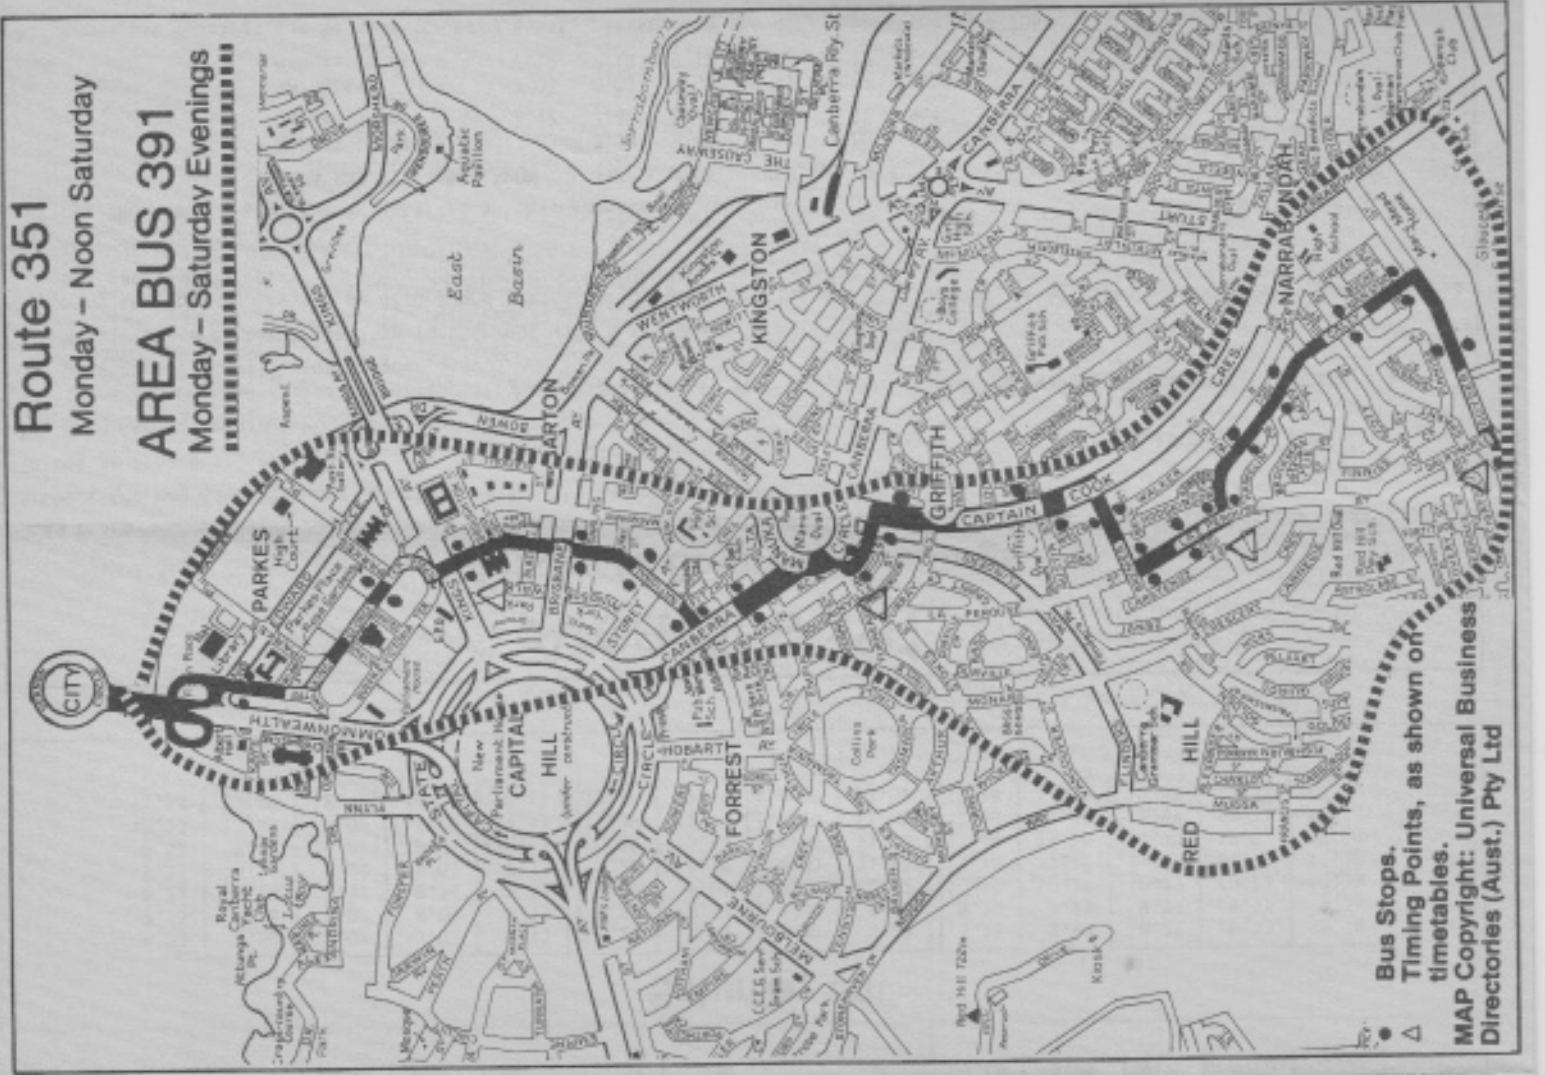

Route 351
Monday - Noon Saturday

AREA BUS 391
Monday - Saturday Evenings

● Bus Stops.
▲ Timing Points, as shown on timetables.
MAP Copyright: Universal Business Directories (Aust.) Pty Ltd