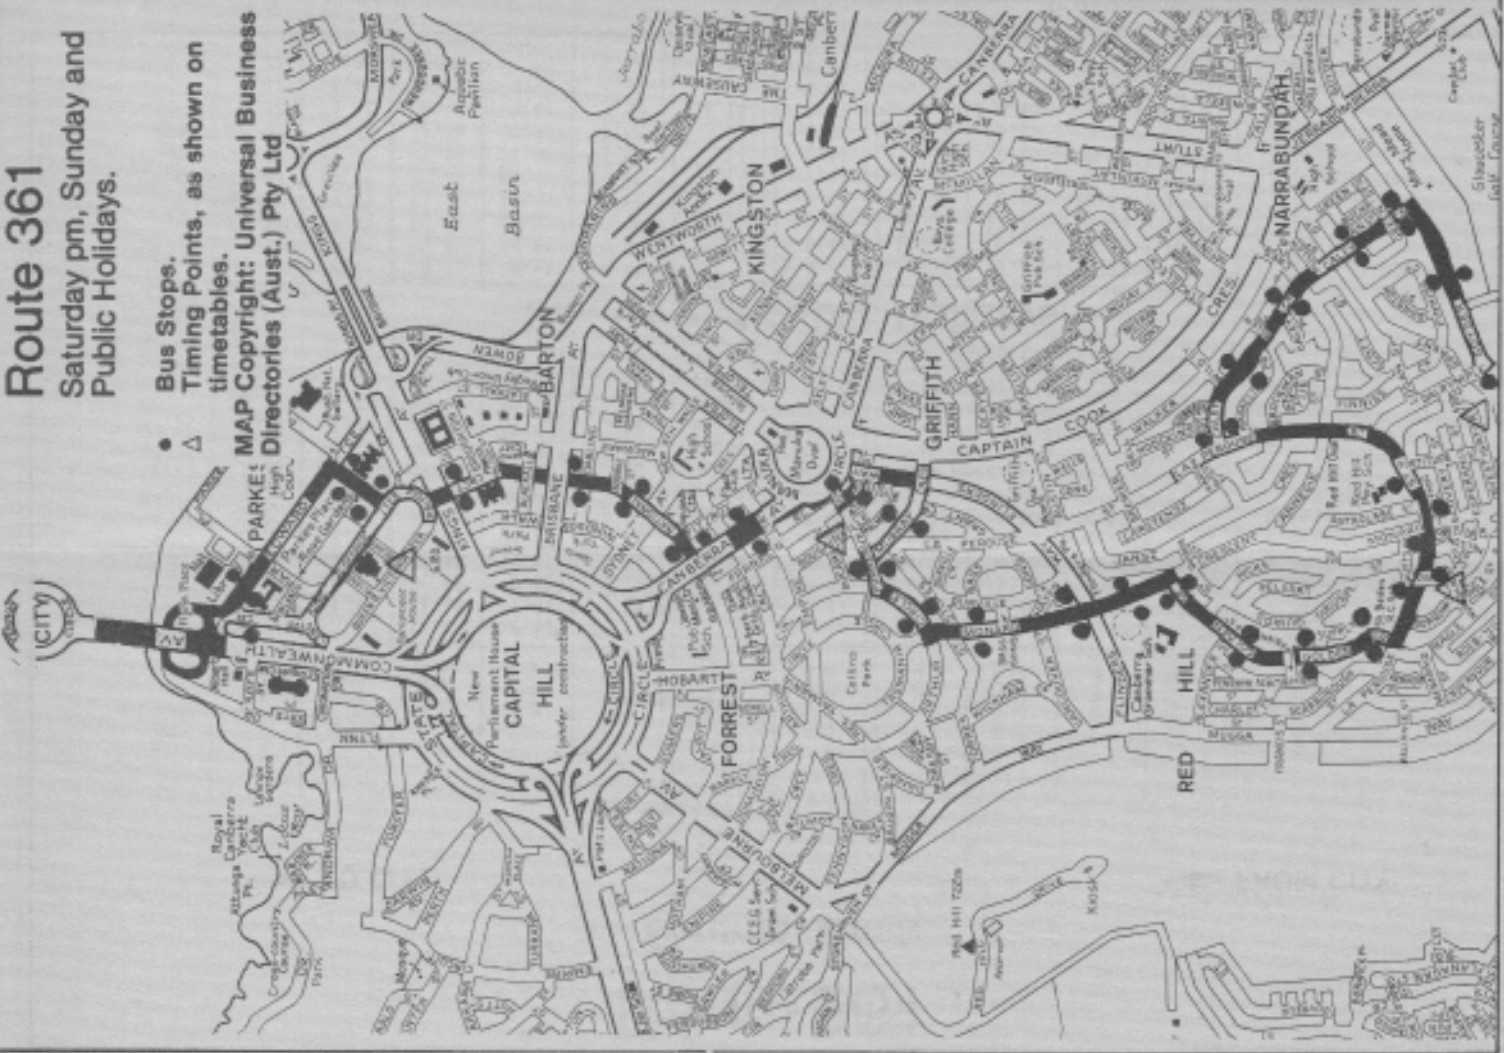

Route 361

Saturday pm, Sunday and Public Holidays.

● Bus Stops.
▲ Timing Points, as shown on timetables.

MAP Copyright: Universal Business Directories (Aust.) Pty Ltd

ACTION PRE-PURCHASED TICKETS

We have a variety of pre-purchased tickets to suit your travel needs.

1. **Monthly**
  - providing unlimited travel for a calendar month
    Cost: $32.00 adult
    $11.80 concession
2. **Quarterly (Concessions only)**
  - providing unlimited travel for a calendar quarter
    Q1 JAN, FEB, MARCH
    Q2 APRIL, MAY, JUNE
    Q3 JULY, AUG, SEPT
    Q4 OCT, NOV, DEC
    Cost: $26.00
3. **Day Tripper**
  - providing unlimited travel for one day
    Cost: $2.60 adult
    $1.30 concession
4. **Mini Bus Week (Concessions only)**
  - providing unlimited travel for 7 days (Monday to Sunday)
    Cost: $3.20
5. **Fare Go Tickets**
  - single ride tickets in booklets
    Adults (Book of 10) $5.10
    Child/Students (Book of 10) $2.30
    Pensioners (Book of 10) $2.00

Books of 20 and 50 tickets are also available. Concession travel is available to children up to 15 years, High School students, Tertiary students with ACTION Authority cards and any other persons with an ACTION Authority card. Fares current at 18.1.84 subject to amendment.