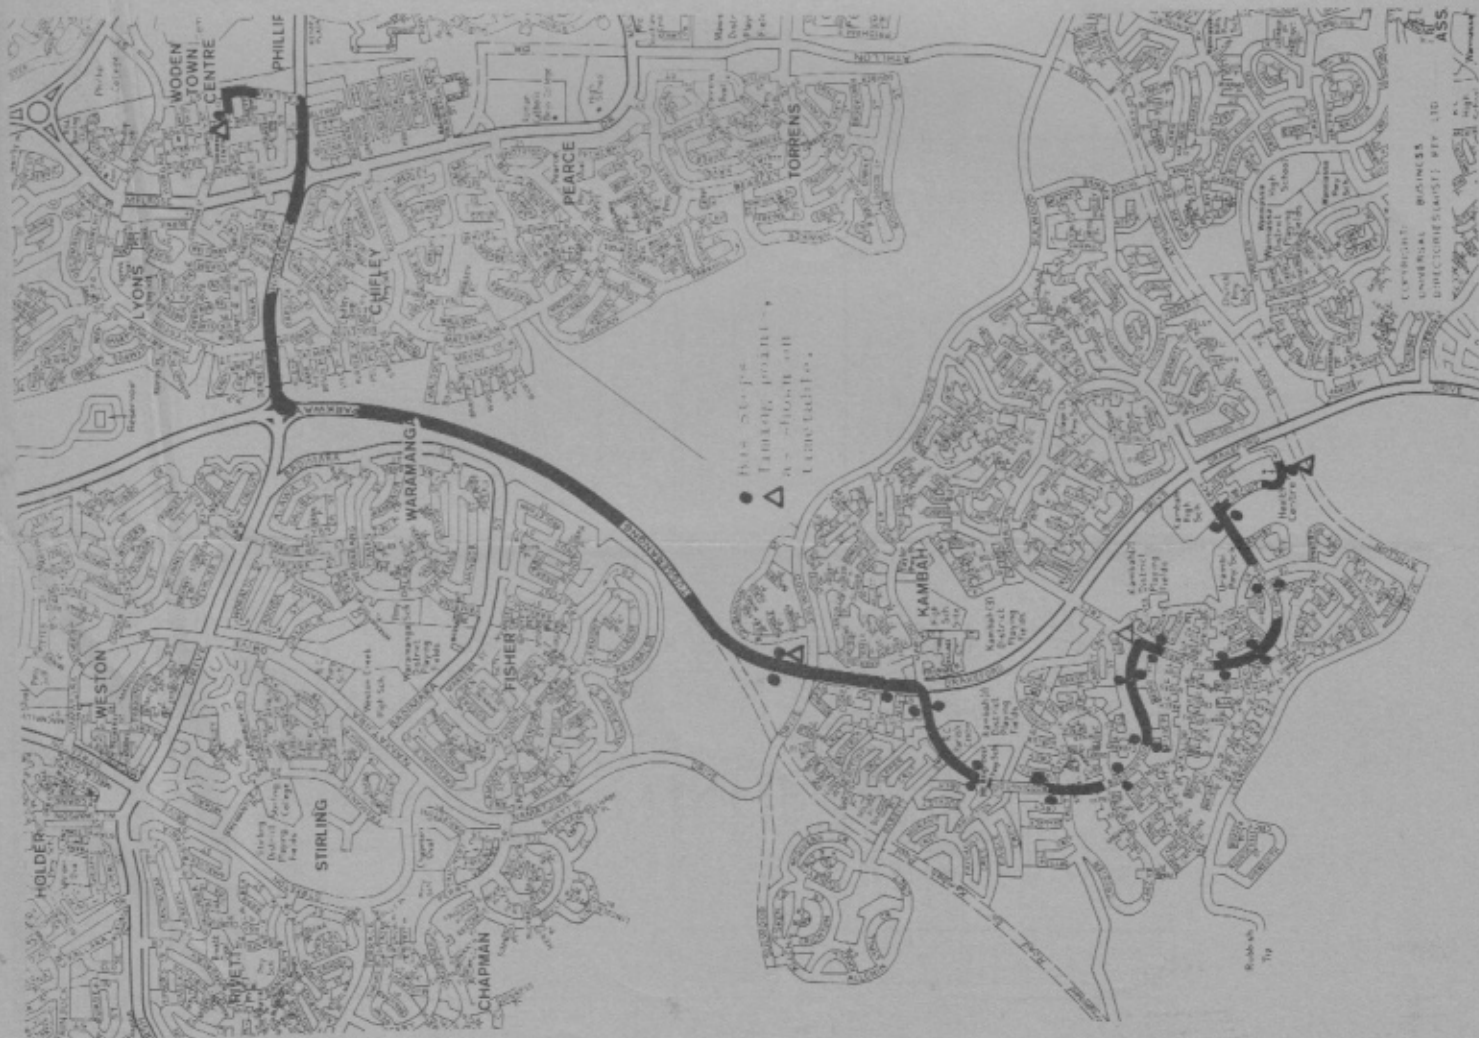

ACTION

ROUTE 22

WODEN INTERCHANGE
Tuggeranong Parkway
Boddington Crescent
O'Halloran Circuit
KAMBAH COMMUNITY
CENTRE

Travels via:-
Woden Interchange
Callam Street
Hindmarsh Drive
Tuggeranong Parkway
Drakeford Drive
Boddington Crescent
O'Halloran Circuit
Jenke Circuit
to terminus at
Kambah Community
Centre

Route 22 serves:-
Woden Town Centre
Kambah Village
Shopping Centre
St Thomas the Apostle
Primary School
Mt Neighbour Primary
School
Urambi Primary School
Kambah High School
Kambah Health Centre

INFORMATION

Telephone ACTION for ... 476185
Bus Timetables, ... 477052
customer relations 462668*
School Bus Services ....
Lost Property
Belconnen Area 520224*
Woden Area 955278*
All other areas 955222*

* Weekday business hours only.

CASH FARES - current at 23/1/81
(subject to alteration)

ADULT - 50¢ per ride.
CHILD/STUDENT - 25¢ per ride.
PENSIONER - 25¢ per ride.
A trip through or past an
interchange = 2 rides.
PREPURCHASED Fare Go rides and
Periodical tickets are sold
at Interchanges and newsagents.
They are cheaper than cash.

COPYRIGHT:
UNIVERSAL BUSINESS
DIRECTORIES (AUST) PTY LTD
ASS